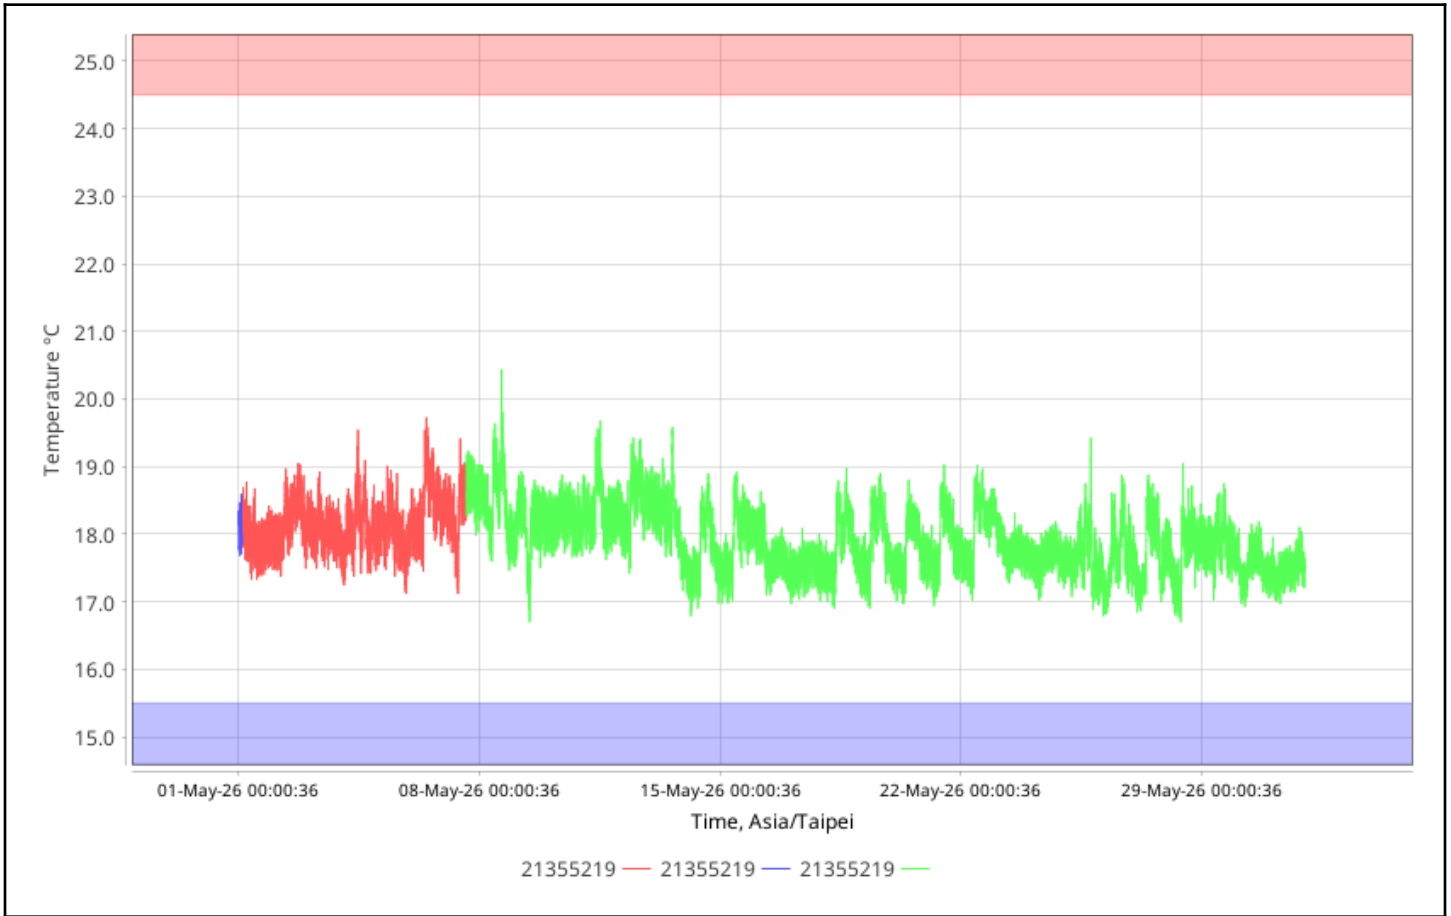

Configuration Names:

Device Types: All

Serial Numbers: 21355219

User Names:

Check for High Alarms: No

Check for Low Alarms: No

Roles:

Trip Info:

Dates: Config Since

Data Range: Between 01-May-2026 00:00:00 and 01-Jun-2026 00:00:00

Data Includes Segmented Loggers: No

Graphs - Asia/Taipei

Temperature Multi-Graph

Humidity Multi-Graph

Temperature Alarm Summary

No Data Found

Tabular Data - Temperature

Logger	Trip Information	Trip Length	Max, °C	Min, °C	Mean, °C	STD, °C	MKT, °C
21355219 21355219 CX450	Configured by: CX5000- 21024783	6d12h33m32s	19.71	17.13	18.16	0.40	18.17
21355219 21355219 CX450	Configured by: CX5000- 21024783	30d50s	18.58	17.70	18.03	0.24	18.04
21355219 21355219 CX450	Configured by: CX5000- 21024783	24d11h26m57s	20.43	16.71	17.92	0.48	17.93