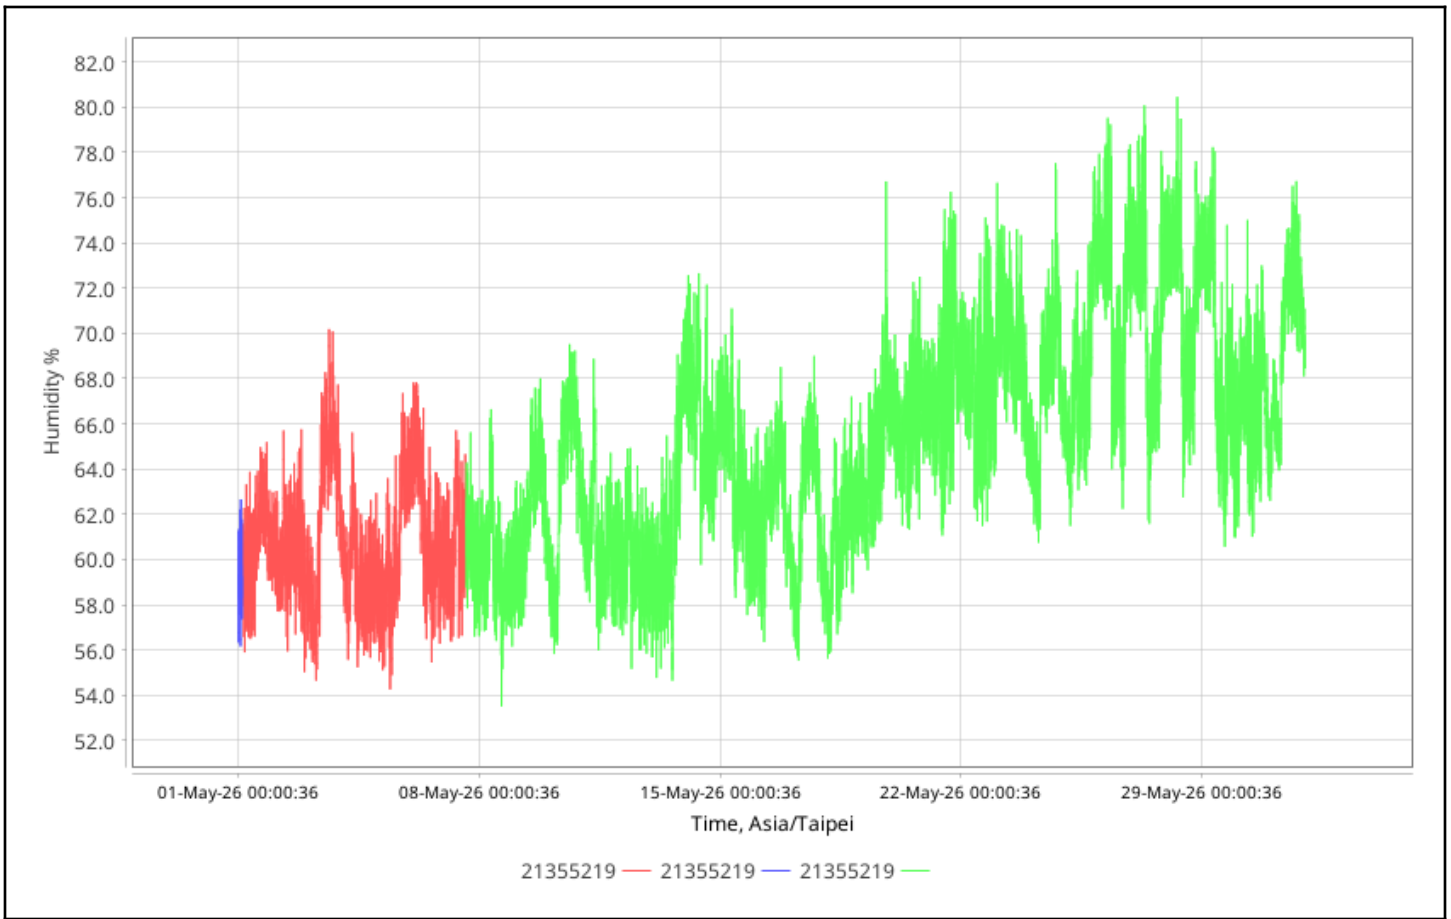

Dates: Config Since

Data Range: Between 01-May-2026 00:00:00 and 01-Jun-2026 00:00:00

Data Includes Segmented Loggers: No

Graphs - Asia/Taipei

Temperature Multi-Graph

Humidity Multi-Graph

Temperature Alarm Summary

No Data Found

Tabular Data - Temperature

Logger	Trip Information	Trip Length	Max, °C	Min, °C	Mean, °C	STD, °C	MKT, °C
21355219 21355219 CX450	Configured by: CX5000- 21024783	6d12h33m32s	19.71	17.13	18.16	0.40	18.17
21355219 21355219 CX450	Configured by: CX5000- 21024783	30d50s	18.58	17.70	18.03	0.24	18.04
21355219 21355219 CX450	Configured by: CX5000- 21024783	24d11h26m57s	20.43	16.71	17.92	0.48	17.93

Tabular Data - Humidity

Logger	Trip Information	Trip Length	Max, %	Min, %	Mean, %	STD, %
21355219 21355219 CX450	Configured by: CX5000- 21024783	6d12h33m32s	70.15	54.30	60.70	2.68
21355219 21355219 CX450	Configured by: CX5000- 21024783	30d50s	62.63	56.20	59.13	1.82
21355219 21355219 CX450	Configured by: CX5000- 21024783	24d11h26m57s	80.42	53.55	65.48	4.78

Temperature Summary Statistics

Trip Info	Number of Loggers	Avg Length	Max Length	Min Length	Mean, °C	Std Dev, °C	Min, °C	Max, °C	MKT, °C	Time Above	Time Below
No Matching Value	3	20d8h26s	30d50s	6d12h33m 32s	17.97	0.48	16.71	20.43	17.98	0	0