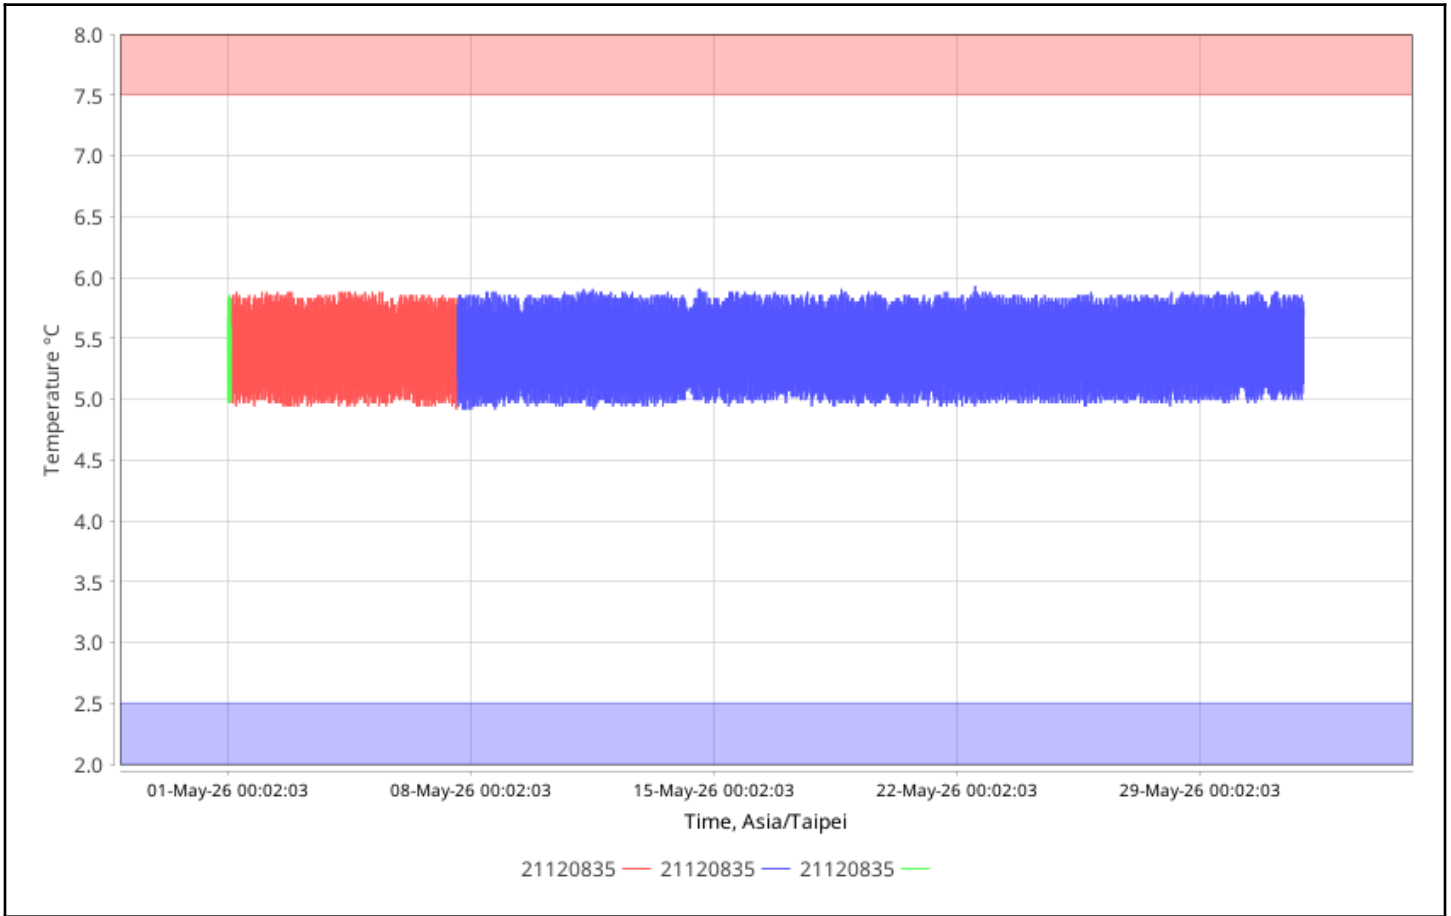

Graphs - Asia/Taipei

Temperature Multi-Graph