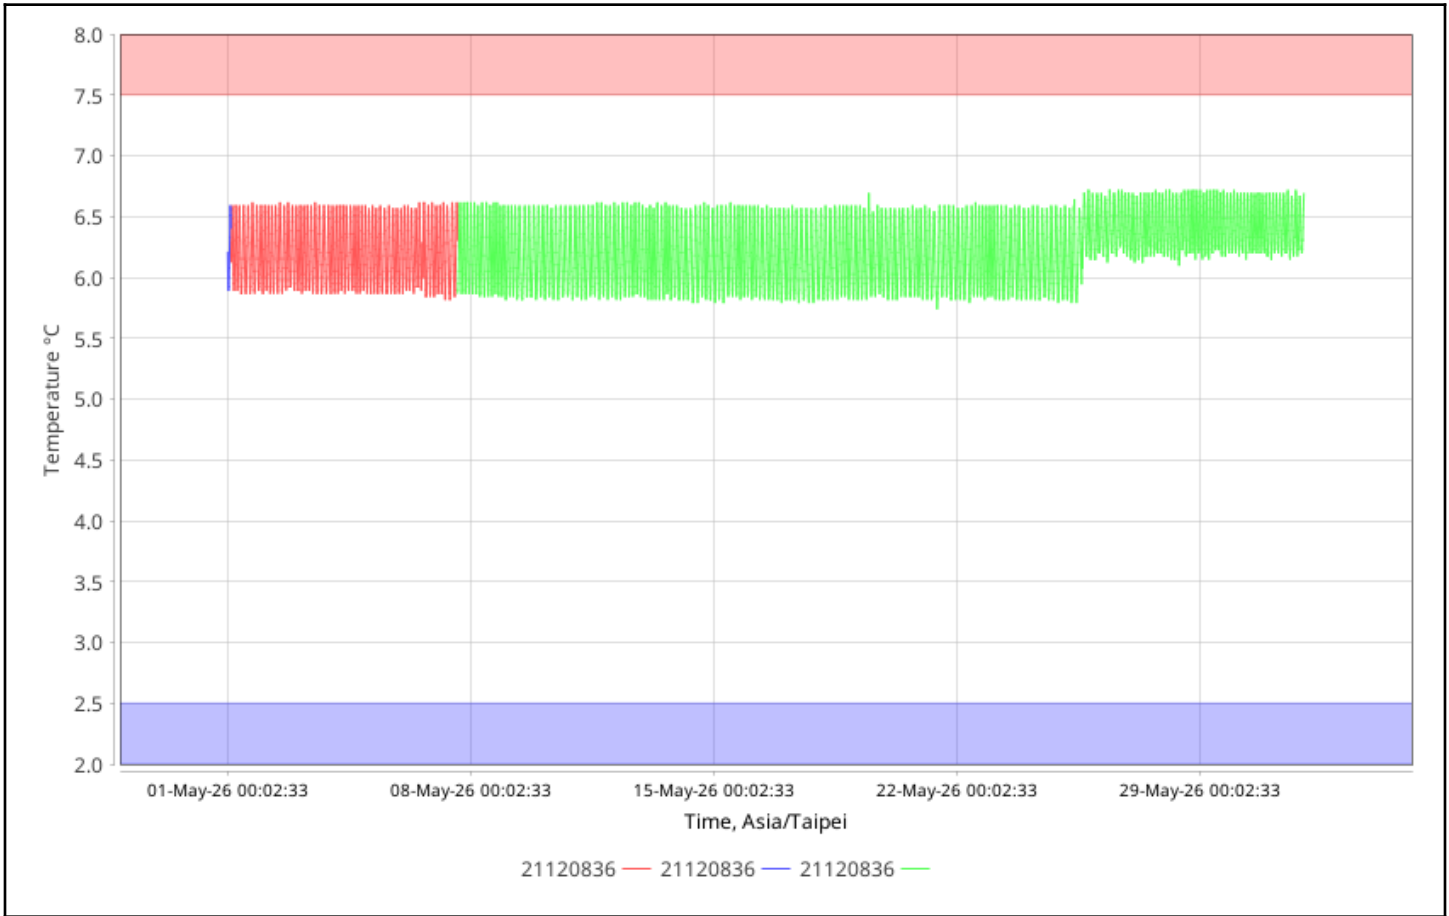

Trip Info:

Dates: Config Since

Data Range: Between 01-May-2026 00:00:00 and 01-Jun-2026 00:00:00

Data Includes Segmented Loggers: No

# Graphs - Asia/Taipei

## Temperature Multi-Graph