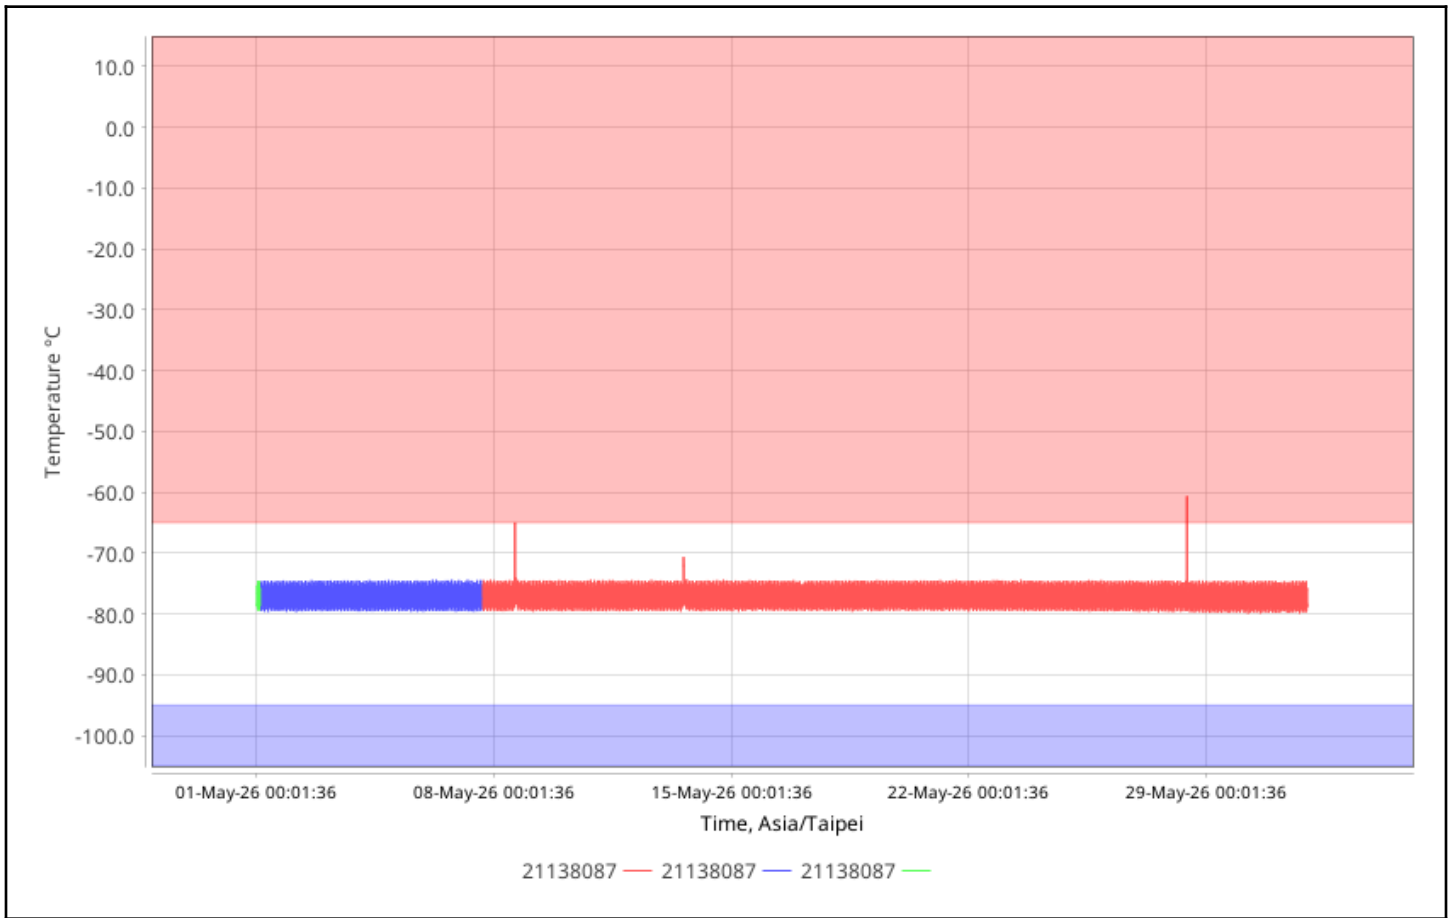

Configuration Names:

Device Types: All

Serial Numbers: 21138087

User Names:

Check for High Alarms: No

Check for Low Alarms: No

Roles:

Trip Info:

Dates: Config Since

Data Range: Between 01-May-2026 00:00:00 and 01-Jun-2026 00:00:00

Data Includes Segmented Loggers: No

Graphs - Asia/Taipei

Temperature Multi-Graph

Temperature Alarm Summary

Alarm Type	Number Of Alarmed Loggers
Primary High	1
Primary Low	0
Primary High/Low	0
Probe Disconnect	0
Cloud High	0
Cloud Low	0
Cloud MKT High	0
Cloud MKT Low	0
Cloud Trip Length	0

Logger	User	Type	Out of Range Date	In Range Date	Duration	Max/Min, °C
21138087 21138087 CX405	CX5000-21024783 CX5000 21024783	High Alarm (Single Point)	28-May-2026 10:33:58	28-May-2026 10:43:58	10m	-60.78

Logger	Configuration Date	Total Duration - Logger Alarms	Total Duration - Cloud Alarms
21138087 21138087 CX405	07-May-2026 15:03:57	10m	--

Tabular Data - Temperature

Logger	Trip Information	Trip Length	Max, °C	Min, °C	Mean, °C	STD, °C	MKT, °C
21138087 21138087 CX405	Configured by: CX5000- 21024783	24d11h27m12s	-60.78	-79.80	-77.16	1.57	-76.81
21138087 21138087 CX405	Configured by: CX5000- 21024783	6d12h31m25s	-74.55	-79.51	-77.18	1.53	-76.89
21138087 21138087 CX405	Configured by: CX5000- 21024783	30d47s	-74.72	-79.39	-77.27	1.57	-76.97