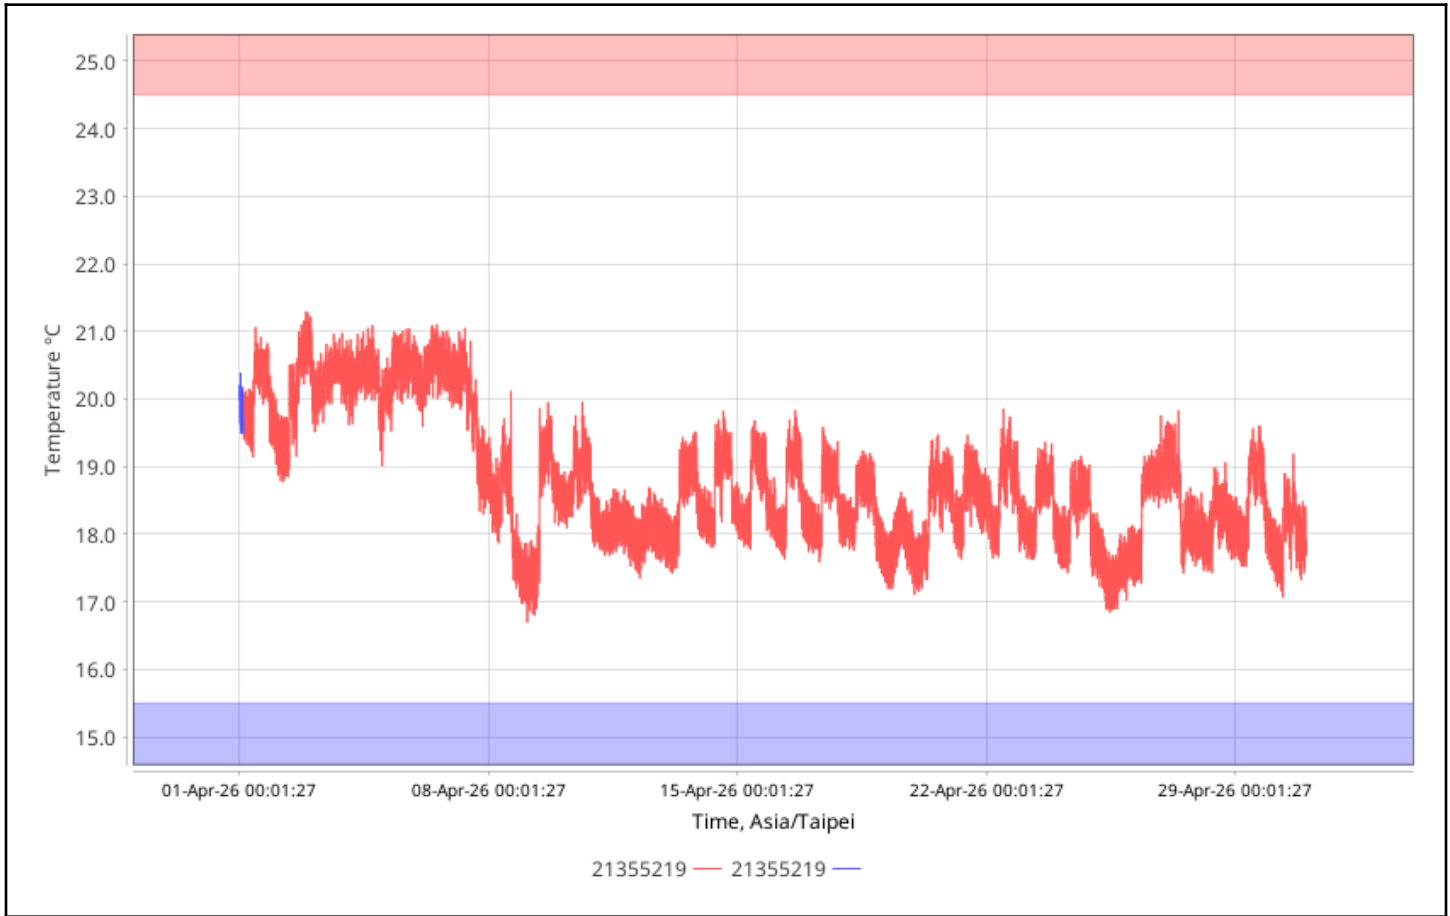

Graphs - Asia/Taipei

Temperature Multi-Graph