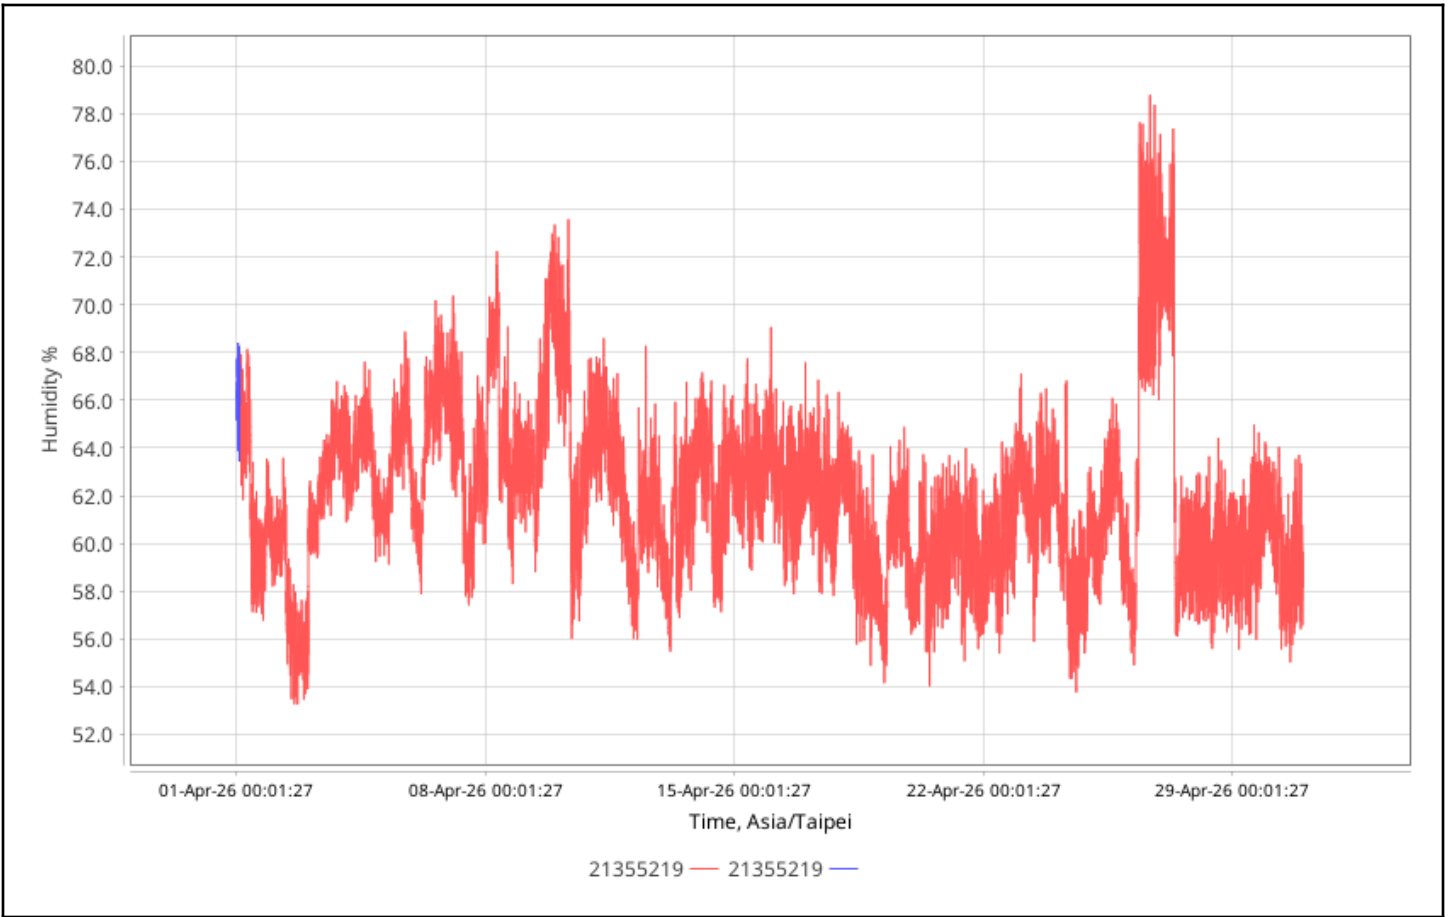

Humidity Multi-Graph