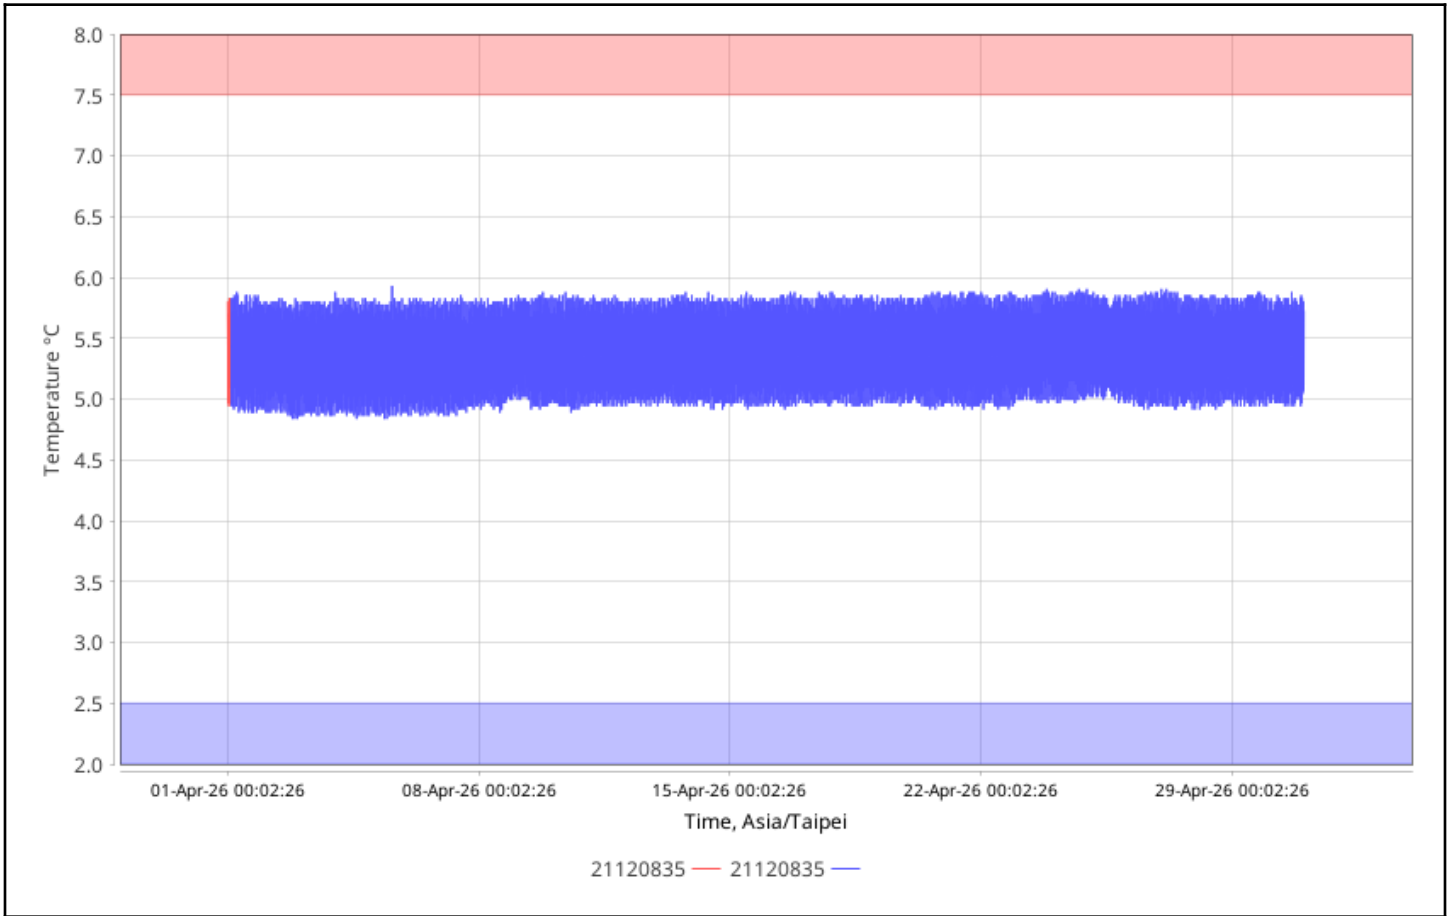

Configuration Names:

Device Types: All

Serial Numbers: 21120835

User Names:

Check for High Alarms: No

Check for Low Alarms: No

Roles:

Trip Info:

Dates: Config Since

Data Range: Between 01-Apr-2026 00:00:00 and 01-May-2026 00:00:00

Data Includes Segmented Loggers: No

Graphs - Asia/Taipei

Temperature Multi-Graph

Temperature Alarm Summary

No Data Found

Tabular Data - Temperature

Logger	Trip Information	Trip Length	Max, °C	Min, °C	Mean, °C	STD, °C	MKT, °C
21120835 21120835 CX402	Configured by: CX5000- 21024783	30d23h59m41s	5.82	4.95	5.44	0.33	5.44
21120835 21120835 CX402	Configured by: CX5000- 21024783	29d23h58m53s	5.92	4.84	5.39	0.32	5.40

Temperature Summary Statistics

Trip Info	Number of Loggers	Avg Length	Max Length	Min Length	Mean, °C	Std Dev, °C	Min, °C	Max, °C	MKT, °C	Time Above	Time Below
No Matching Value	2	30d11h59 m17s	30d23h59 m41s	29d23h58 m53s	5.39	0.32	4.84	5.92	5.40	0	0