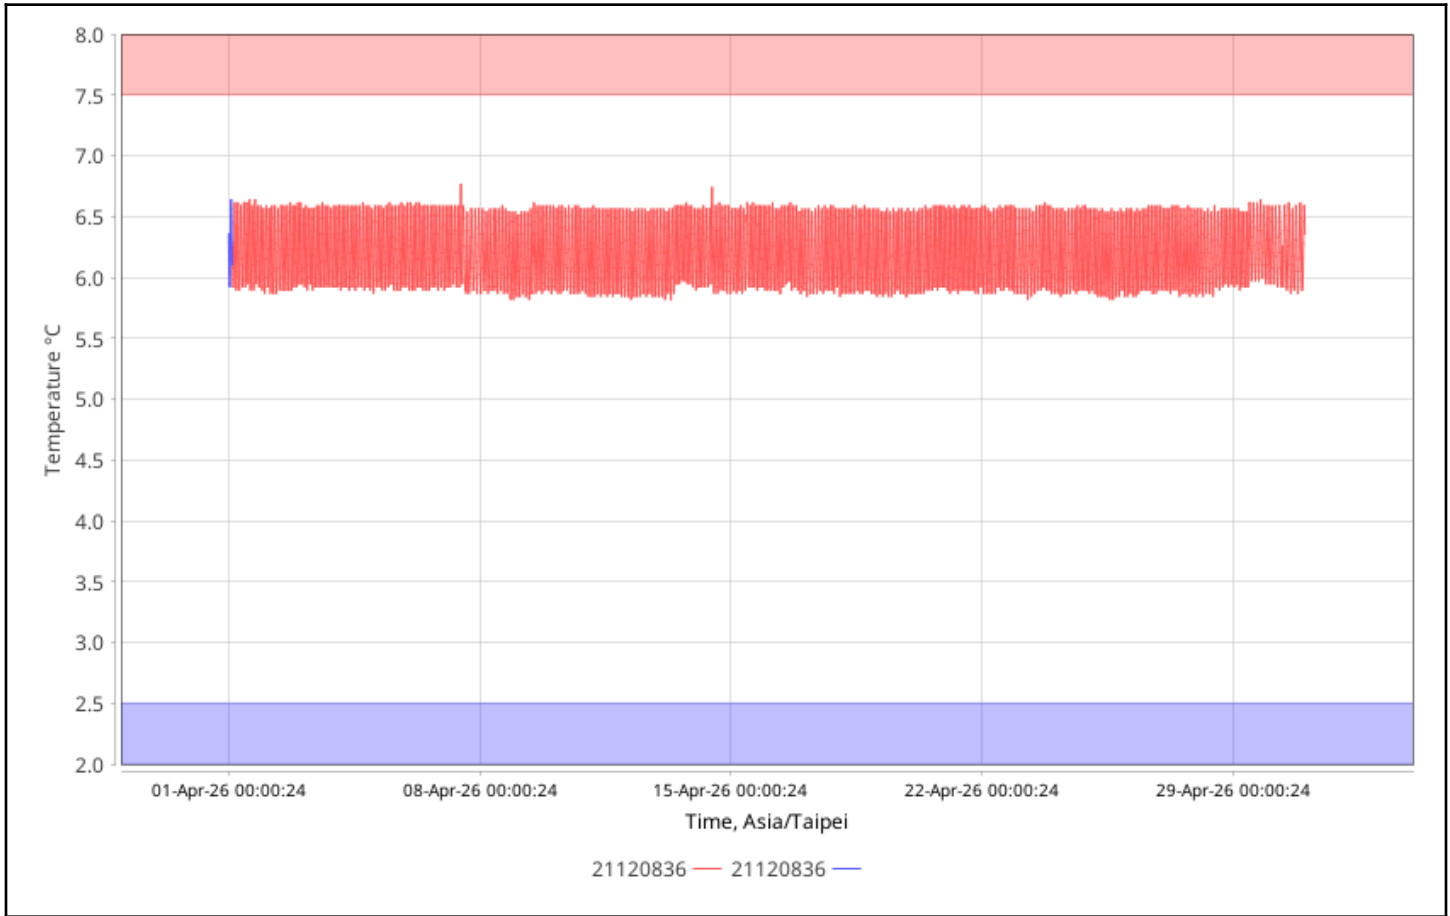

Configuration Names:

Device Types: All

Serial Numbers: 21120836

User Names:

Check for High Alarms: No

Check for Low Alarms: No

Roles:

Trip Info:

Dates: Config Since

Data Range: Between 01-Apr-2026 00:00:00 and 01-May-2026 00:00:00

Data Includes Segmented Loggers: No

Graphs - Asia/Taipei

Temperature Multi-Graph

Temperature Alarm Summary

No Data Found

Tabular Data - Temperature

Logger	Trip Information	Trip Length	Max, °C	Min, °C	Mean, °C	STD, °C	MKT, °C
21120836 21120836 CX402	Configured by: CX5000- 21024783	29d23h54m53s	6.76	5.82	6.20	0.25	6.21
21120836 21120836 CX402	Configured by: CX5000- 21024783	30d23h58m15s	6.64	5.92	6.23	0.24	6.23

Temperature Summary Statistics

Trip Info	Number of Loggers	Avg Length	Max Length	Min Length	Mean, °C	Std Dev, °C	Min, °C	Max, °C	MKT, °C	Time Above	Time Below
No Matching Value	2	30d11h56 m34s	30d23h58 m15s	29d23h54 m53s	6.20	0.25	5.82	6.76	6.21	0	0