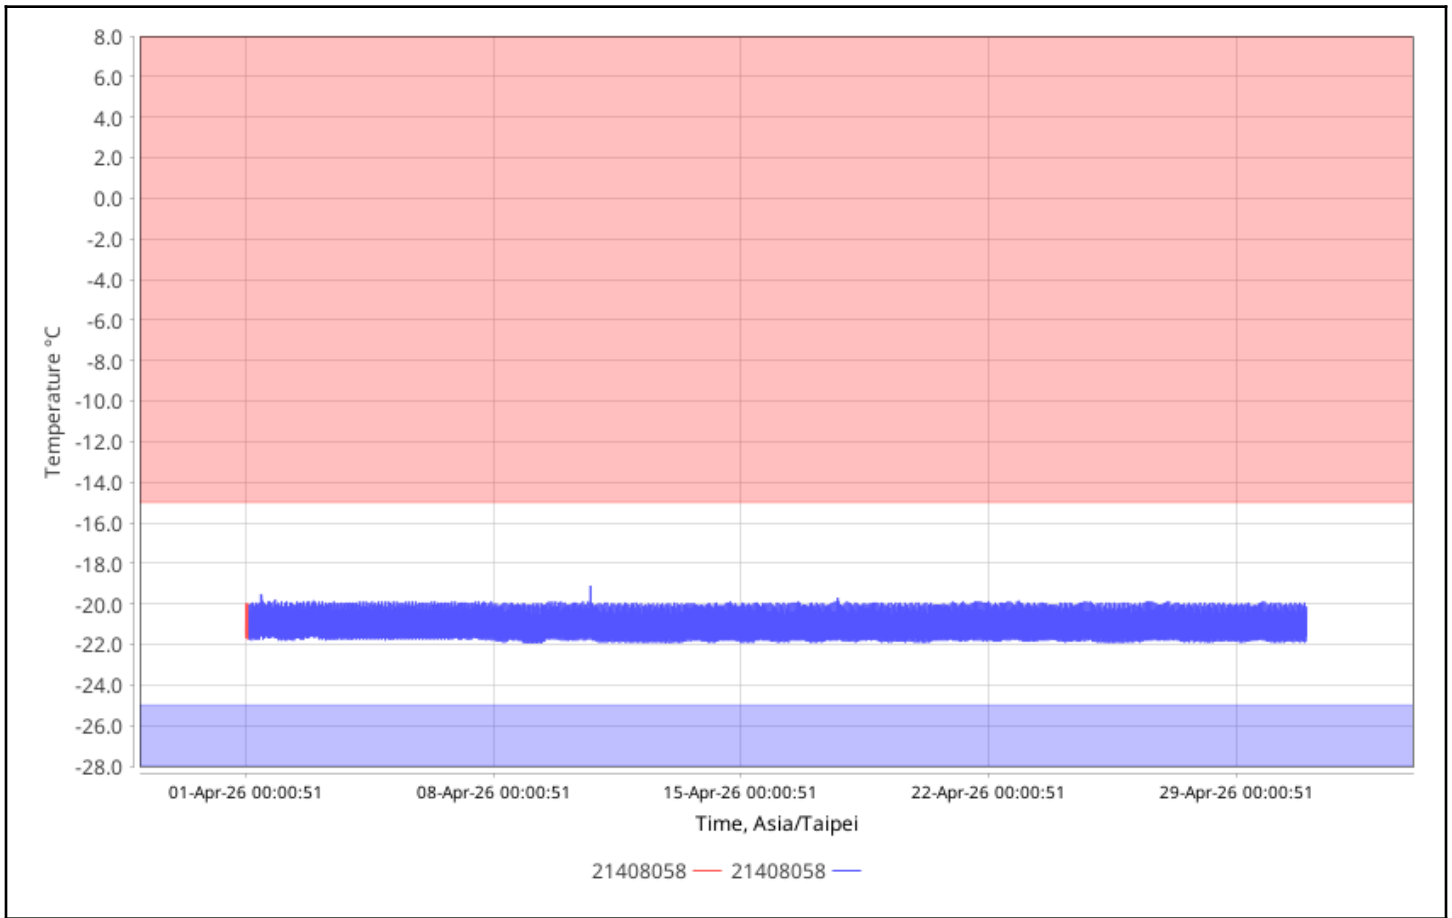

Configuration Names:

Device Types: All

Serial Numbers: 21408058

User Names:

Check for High Alarms: No

Check for Low Alarms: No

Roles:

Trip Info:

Dates: Config Since

Data Range: Between 01-Apr-2026 00:00:00 and 01-May-2026 00:00:00

Data Includes Segmented Loggers: No

Graphs - Asia/Taipei

Temperature Multi-Graph

Temperature Alarm Summary

No Data Found

Tabular Data - Temperature

Logger	Trip Information	Trip Length	Max, °C	Min, °C	Mean, °C	STD, °C	MKT, °C
21408058 21408058 CX402	Configured by: CX5000- 21024783	30d23h49m18s	-20.03	-21.72	-21.00	0.62	-20.97
21408058 21408058 CX402	Configured by: CX5000- 21024783	29d23h51m	-19.15	-21.92	-21.02	0.62	-20.99

Temperature Summary Statistics

Trip Info	Number of Loggers	Avg Length	Max Length	Min Length	Mean, °C	Std Dev, °C	Min, °C	Max, °C	MKT, °C	Time Above	Time Below
No Matching Value	2	30d11h50m9s	30d23h49m18s	29d23h51m	-21.02	0.62	-21.92	-19.15	-20.99	0	0