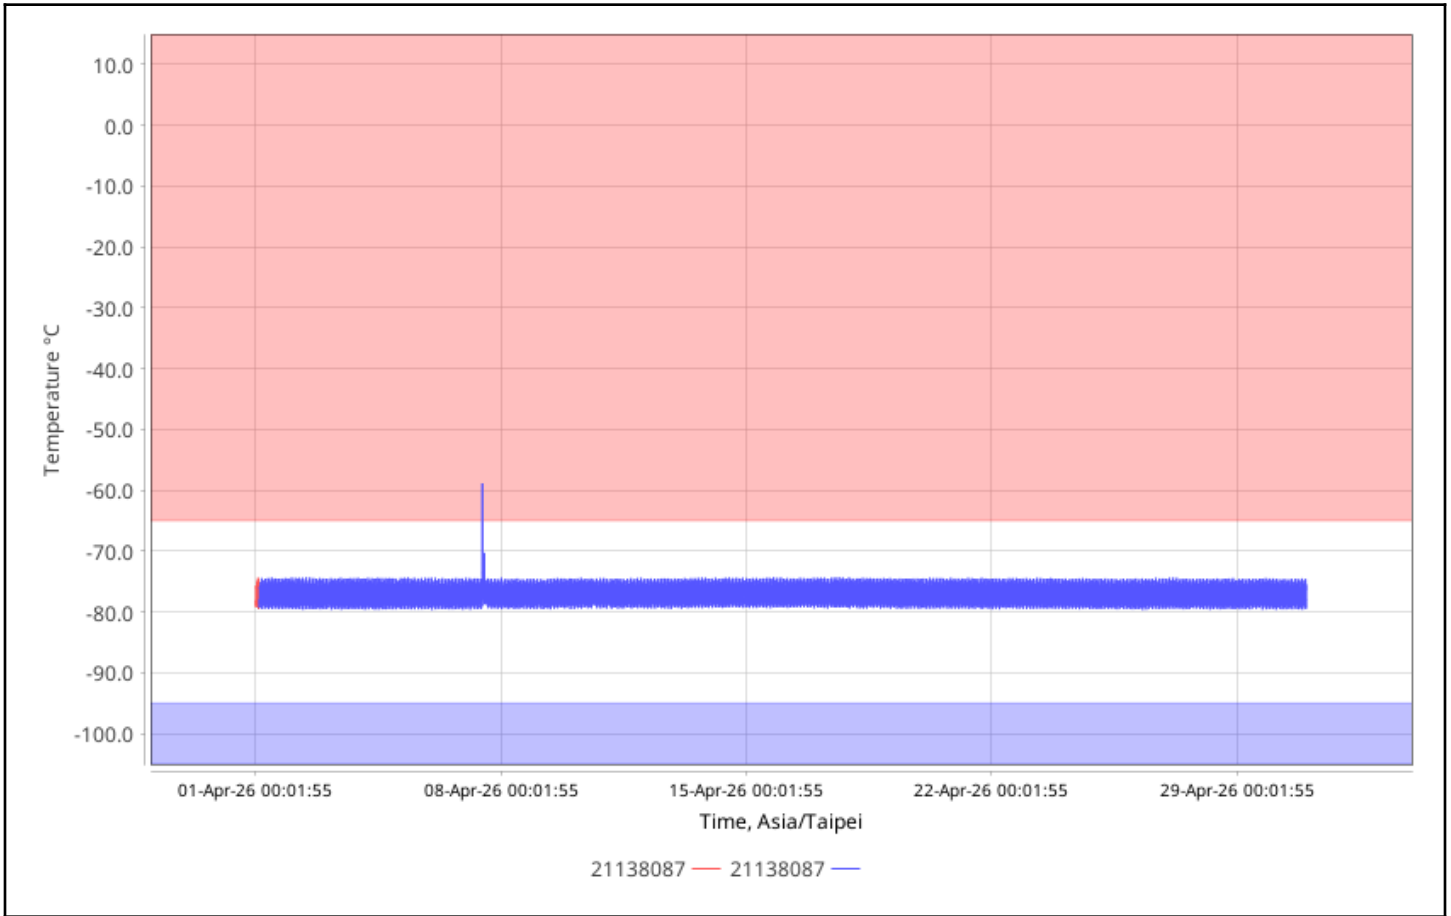

Configuration Names:

Device Types: All

Serial Numbers: 21138087

User Names:

Check for High Alarms: No

Check for Low Alarms: No

Roles:

Trip Info:

Dates: Config Since

Data Range: Between 01-Apr-2026 00:00:00 and 01-May-2026 00:00:00

Data Includes Segmented Loggers: No

Graphs - Asia/Taipei

Temperature Multi-Graph

Temperature Alarm Summary

Alarm Type	Number Of Alarmed Loggers
Primary High	1
Primary Low	0
Primary High/Low	0
Probe Disconnect	0
Cloud High	0
Cloud Low	0
Cloud MKT High	0
Cloud MKT Low	0
Cloud Trip Length	0

Logger	User	Type	Out of Range Date	In Range Date	Duration	Max/Min, °C
21138087 21138087 CX405	CX5000-21024783 CX5000 21024783	High Alarm (Single Point)	07-Apr-2026 11:21:36	07-Apr-2026 11:31:36	10m	-58.99

Logger	Configuration Date	Total Duration - Logger Alarms	Total Duration - Cloud Alarms
21138087 21138087 CX405	01-Apr-2026 02:31:35	10m	--

Tabular Data - Temperature

Logger	Trip Information	Trip Length	Max, °C	Min, °C	Mean, °C	STD, °C	MKT, °C
21138087 21138087 CX405	Configured by: CX5000- 21024783	30d23h59m36s	-74.55	-79.39	-77.17	1.60	-76.87
21138087 21138087 CX405	Configured by: CX5000- 21024783	30d47s	-58.99	-79.51	-77.10	1.54	-76.75