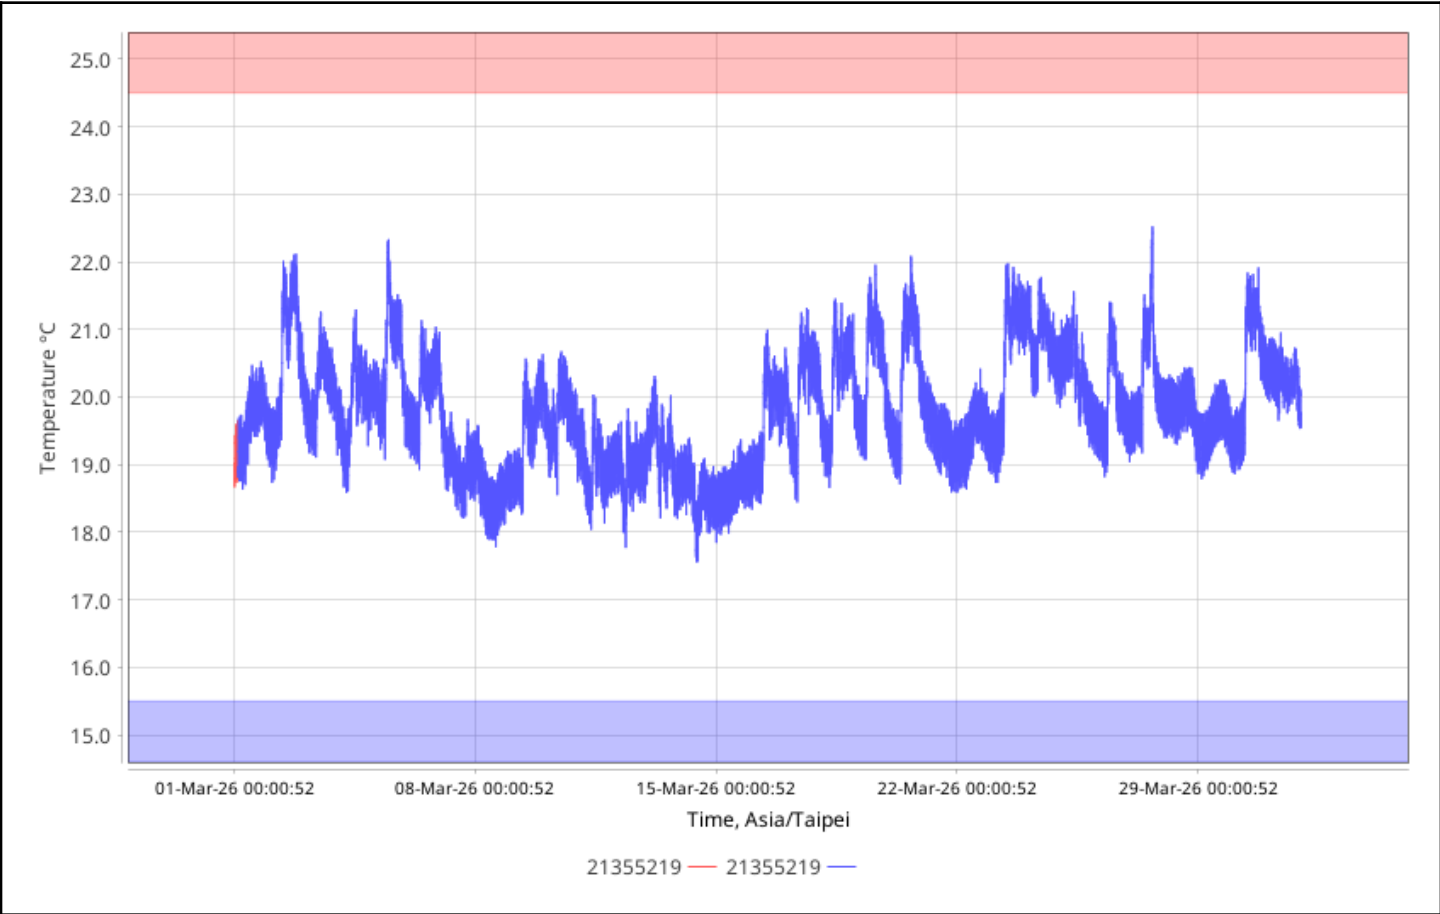

Graphs - Asia/Taipei

Temperature Multi-Graph