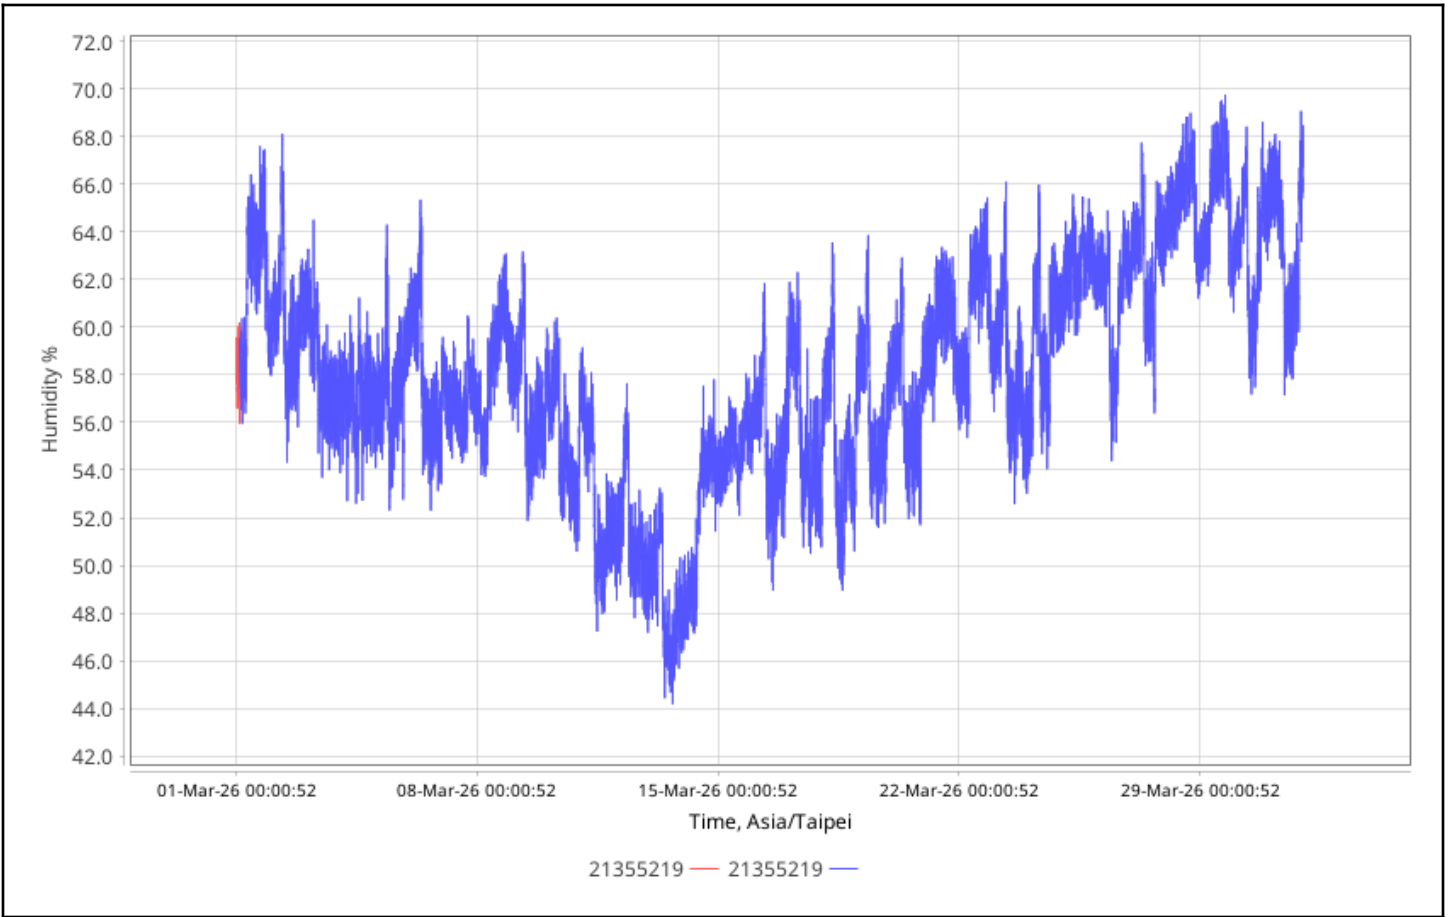

Humidity Multi-Graph