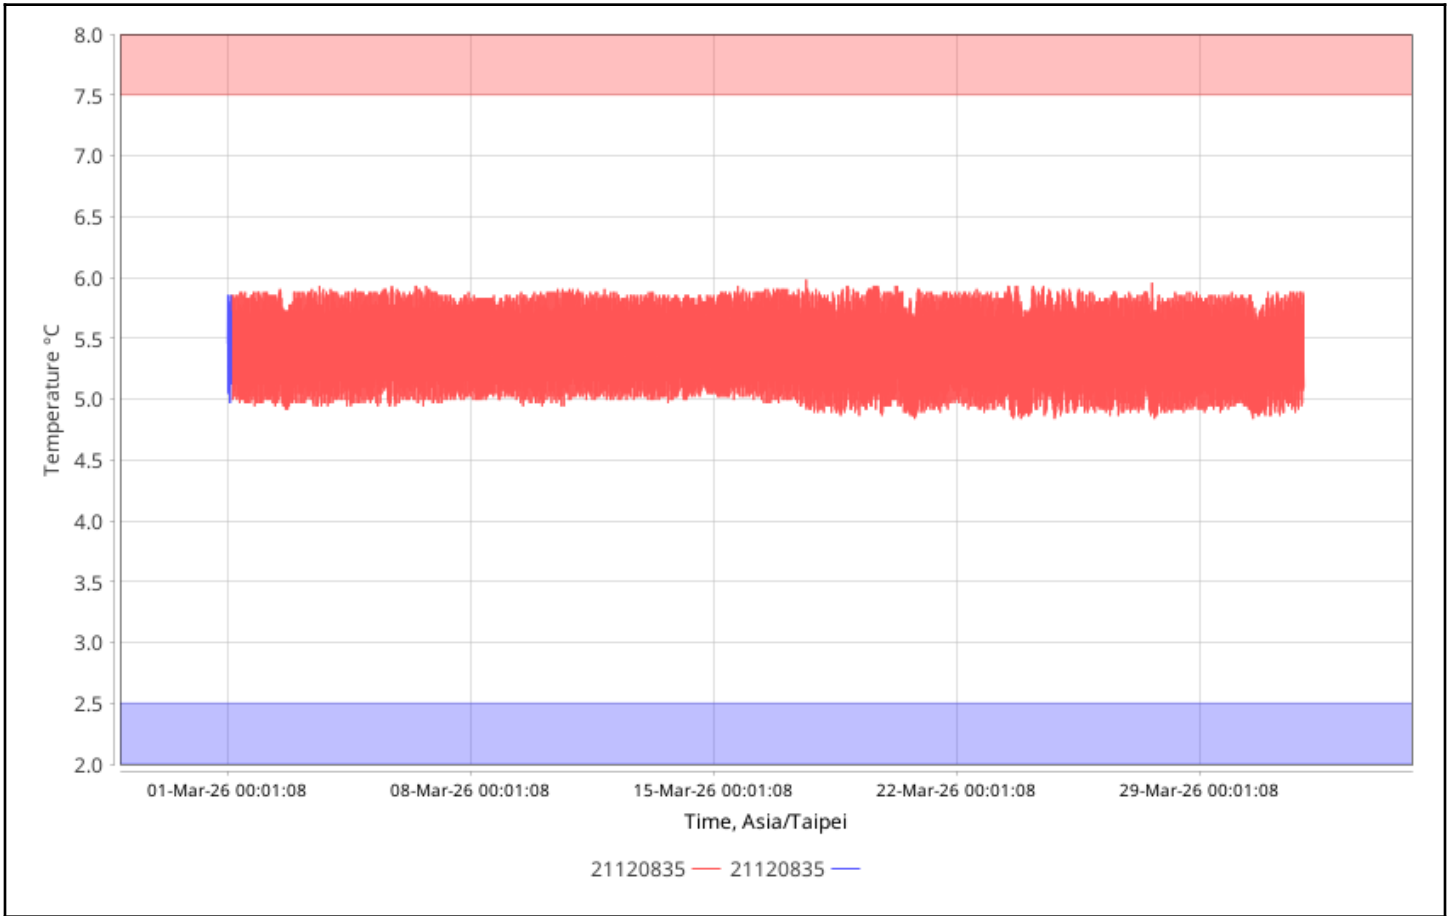

Configuration Names:

Device Types: All

Serial Numbers: 21120835

User Names:

Check for High Alarms: No

Check for Low Alarms: No

Roles:

Trip Info:

Dates: Config Since

Data Range: Between 01-Mar-2026 00:00:00 and 01-Apr-2026 00:00:00

Data Includes Segmented Loggers: No

Graphs - Asia/Taipei

Temperature Multi-Graph

Temperature Alarm Summary

No Data Found

Tabular Data - Temperature

| Logger | Trip Information | Trip Length | Max, °C | Min, °C | Mean, °C | STD, °C | MKT, °C |
|-------------------------------|------------------------------------|--------------|---------|---------|----------|---------|---------|
| 21120835 21120835 CX402 | Configured by: CX5000- 21024783 | 30d23h59m41s | 5.97 | 4.84 | 5.41 | 0.33 | 5.42 |
| 21120835 21120835 CX402 | Configured by: CX5000- 21024783 | 28d1m20s | 5.85 | 4.97 | 5.44 | 0.31 | 5.44 |

Temperature Summary Statistics

| Trip Info | Number of Loggers | Avg Length | Max Length | Min Length | Mean, °C | Std Dev, °C | Min, °C | Max, °C | MKT, °C | Time Above | Time Below |
|-------------------|-------------------|------------|--------------|------------|----------|-------------|---------|---------|---------|------------|------------|
| No Matching Value | 2 | 29d12h30s | 30d23h59m41s | 28d1m20s | 5.41 | 0.33 | 4.84 | 5.97 | 5.42 | 0 | 0 |