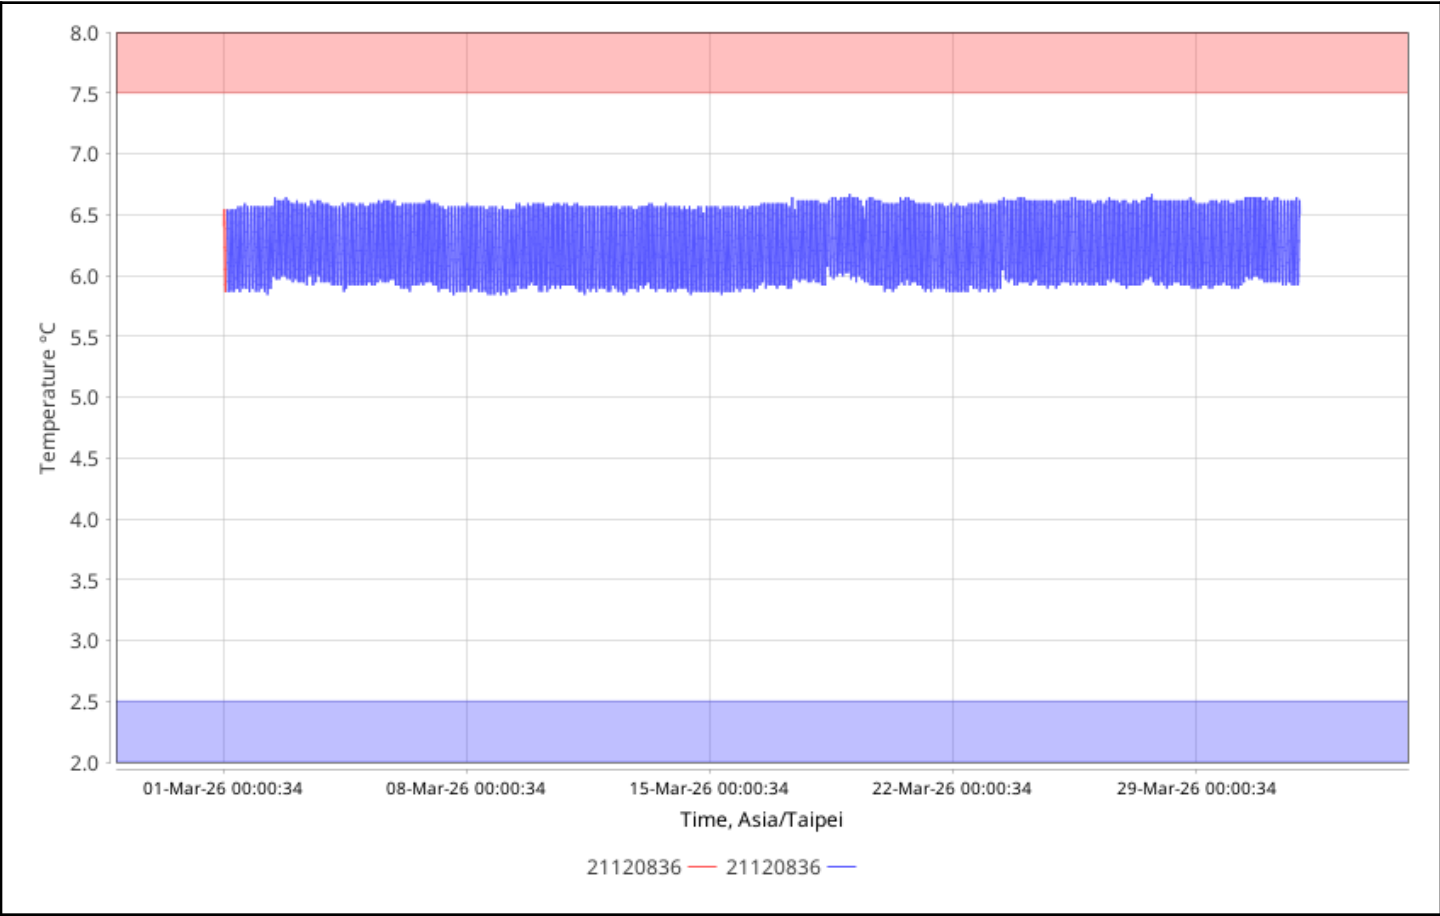

Configuration Names:

Device Types: All

Serial Numbers: 21120836

User Names:

Check for High Alarms: No

Check for Low Alarms: No

Roles:

Trip Info:

Dates: Config Since

Data Range: Between 01-Mar-2026 00:00:00 and 01-Apr-2026 00:00:00

Data Includes Segmented Loggers: No

Graphs - Asia/Taipei

Temperature Multi-Graph

Temperature Alarm Summary

No Data Found

Tabular Data - Temperature

Logger	Trip Information	Trip Length	Max, °C	Min, °C	Mean, °C	STD, °C	MKT, °C
21120836 21120836 CX402	Configured by: CX5000- 21024783	27d23h58m45s	6.53	5.87	6.23	0.26	6.24
21120836 21120836 CX402	Configured by: CX5000- 21024783	30d23h58m15s	6.66	5.85	6.23	0.24	6.23

Temperature Summary Statistics

Trip Info	Number of Loggers	Avg Length	Max Length	Min Length	Mean, °C	Std Dev, °C	Min, °C	Max, °C	MKT, °C	Time Above	Time Below
No Matching Value	2	29d11h58 m30s	30d23h58 m15s	27d23h58 m45s	6.23	0.24	5.85	6.66	6.23	0	0