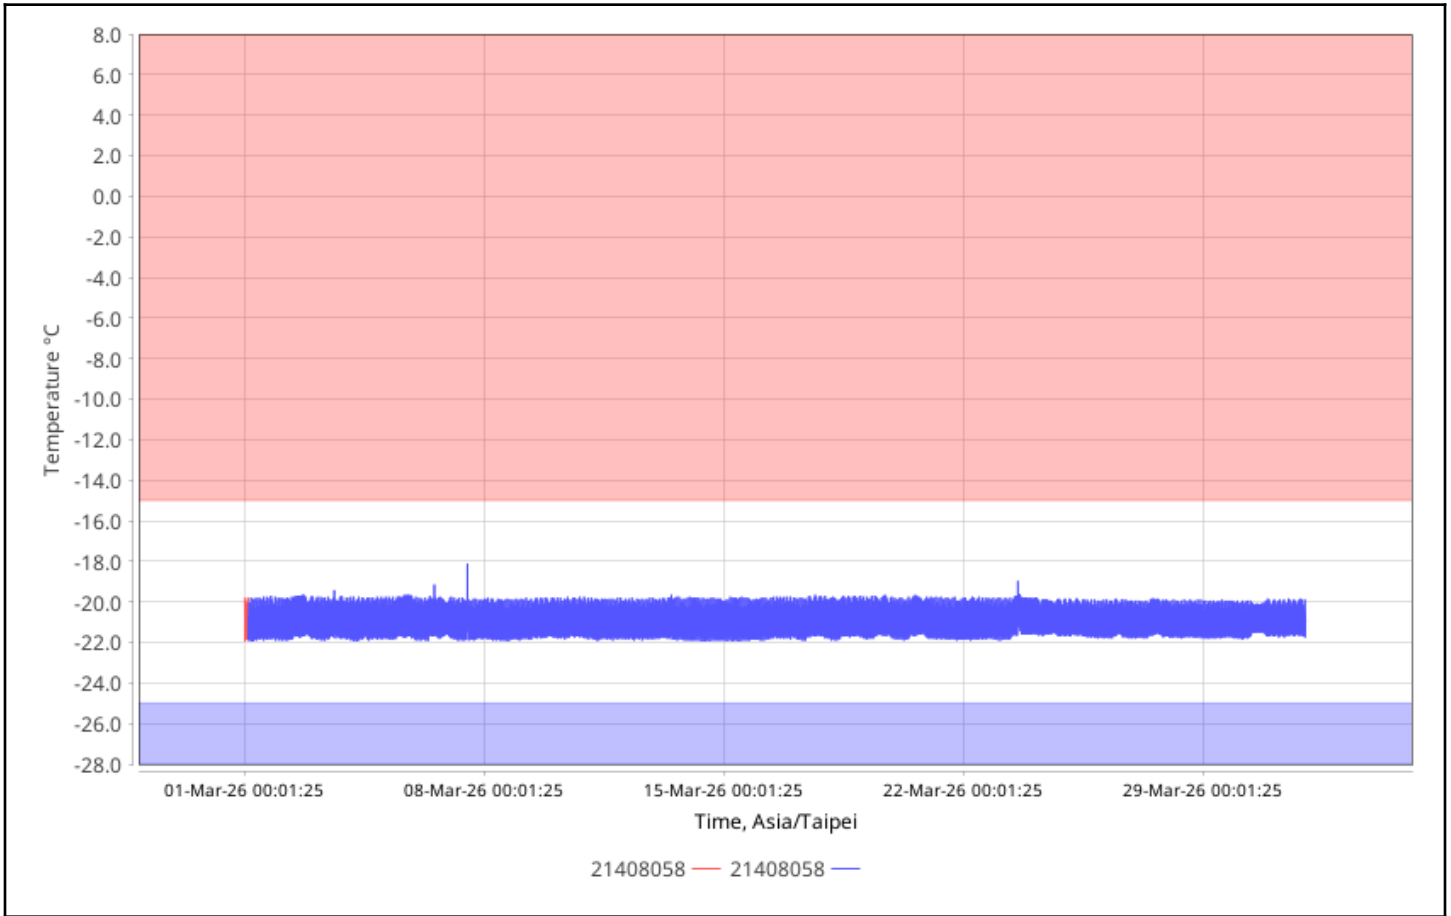

Graphs - Asia/Taipei

Temperature Multi-Graph