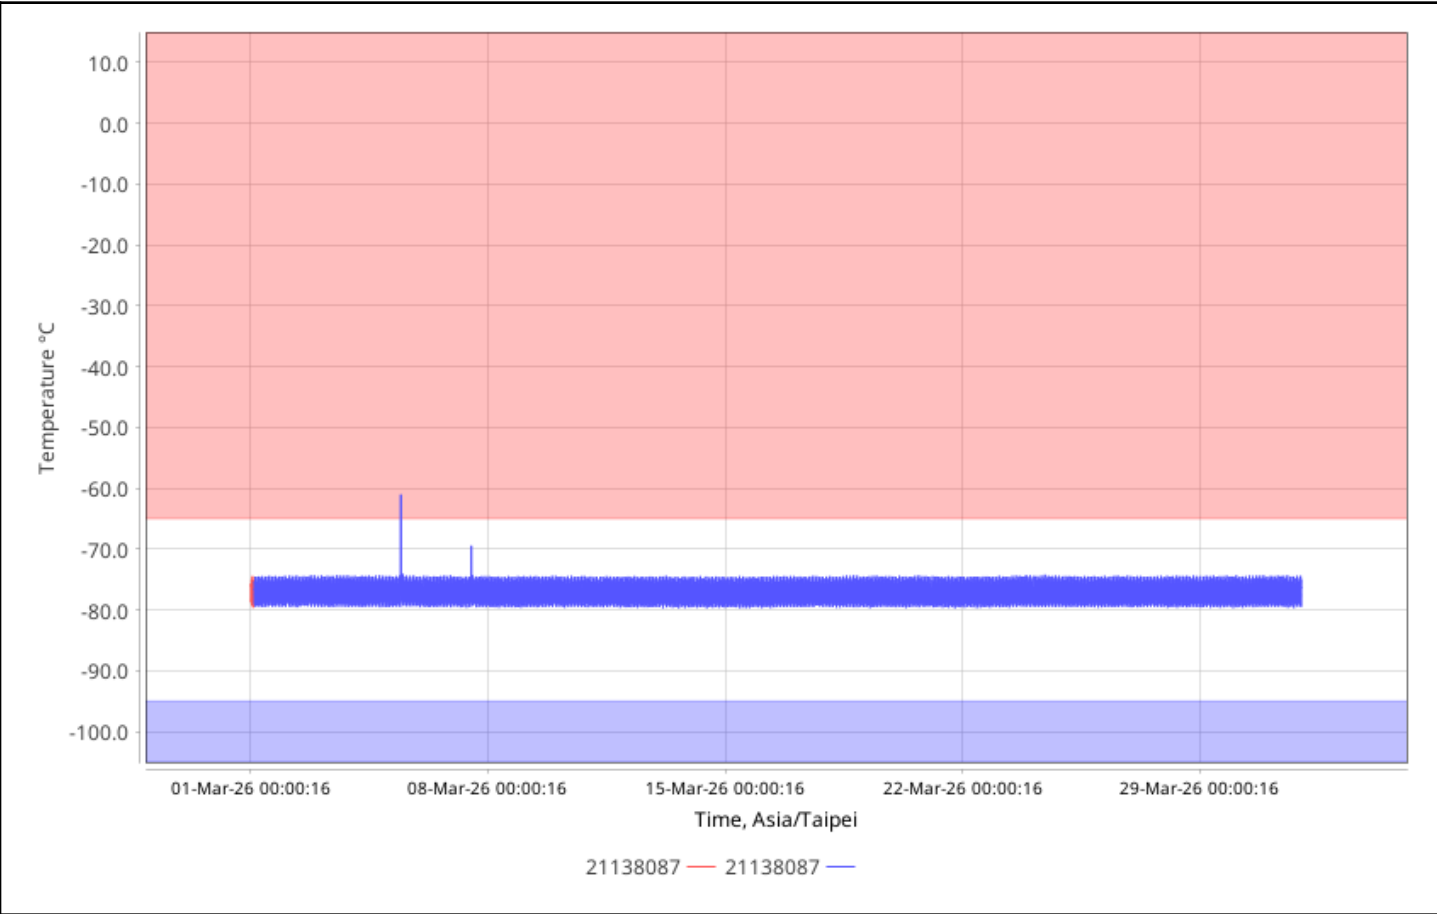

Configuration Names:

Device Types: All

Serial Numbers: 21138087

User Names:

Check for High Alarms: No

Check for Low Alarms: No

Roles:

Trip Info:

Dates: Config Since

Data Range: Between 01-Mar-2026 00:00:00 and 01-Apr-2026 00:00:00

Data Includes Segmented Loggers: No

Graphs - Asia/Taipei

Temperature Multi-Graph

Temperature Alarm Summary

Alarm Type	Number Of Alarmed Loggers
Primary High	1
Primary Low	0
Primary High/Low	0
Probe Disconnect	0
Cloud High	0
Cloud Low	0
Cloud MKT High	0
Cloud MKT Low	0
Cloud Trip Length	0

Logger	User	Type	Out of Range Date	In Range Date	Duration	Max/Min, °C
21138087 21138087 CX405	CX5000-21024783 CX5000 21024783	High Alarm (Single Point)	05-Mar-2026 10:21:55	05-Mar-2026 10:31:55	10m	-61.17

Logger	Configuration Date	Total Duration - Logger Alarms	Total Duration - Cloud Alarms
21138087 21138087 CX405	01-Mar-2026 02:31:54	10m	--

Tabular Data - Temperature

Logger	Trip Information	Trip Length	Max, °C	Min, °C	Mean, °C	STD, °C	MKT, °C
21138087 21138087 CX405	Configured by: CX5000- 21024783	28d1m36s	-74.59	-79.47	-77.04	1.57	-76.76
21138087 21138087 CX405	Configured by: CX5000- 21024783	30d23h59m36s	-61.17	-79.55	-77.13	1.56	-76.80