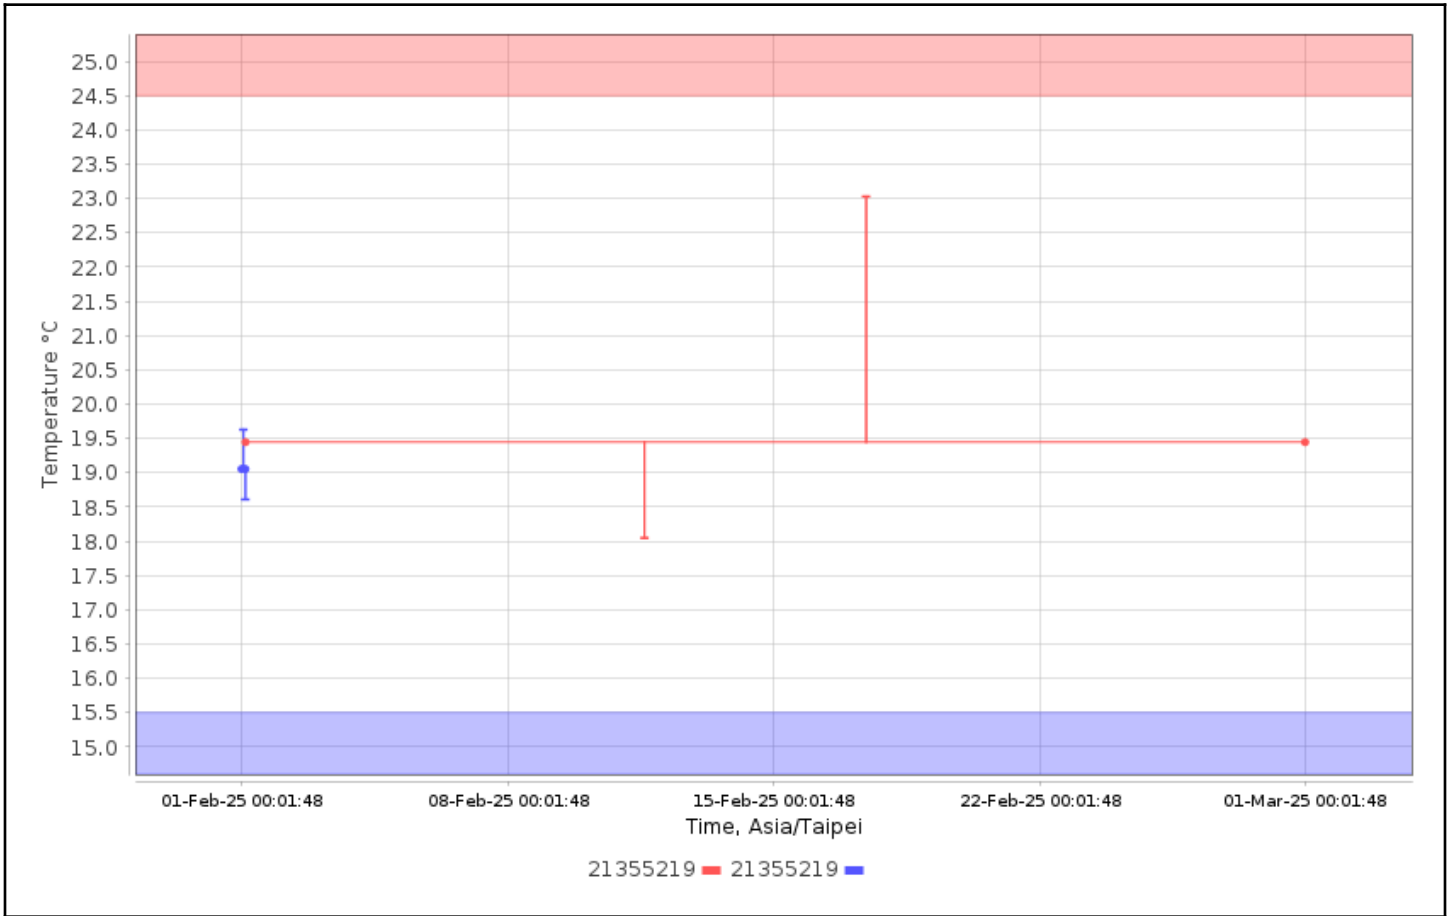

Configuration Names:

Device Types: All

Serial Numbers: 21355219

User Names:

Check for High Alarms: No

Check for Low Alarms: No

Roles:

Trip Info:

Dates: Config Since

Data Range: Between 01-Feb-2025 00:00:00 and 01-Mar-2025 00:00:00

Data Includes Segmented Loggers: No

Graphs - Asia/Taipei

Temperature Multi-Graph

Humidity Multi-Graph

Temperature Alarm Summary

No Data Found

Tabular Data - Temperature

Logger	Trip Information	Trip Length	Max, °C	Min, °C	Mean, °C	STD, °C	MKT, °C
21355219 21355219 CX450	Configured by: CX5000- 21024783	27d23h59m3s	23.03	18.05	19.45	0.48	19.45
21355219 21355219 CX450	Configured by: CX5000- 21024783	26d11h10m2s	19.63	18.61	19.05	0.29	19.05

Tabular Data - Humidity

Logger	Trip Information	Trip Length	Max, %	Min, %	Mean, %	STD, %
21355219 21355219 CX450	Configured by: CX5000- 21024783	27d23h59m3s	72.78	40.77	52.59	6.86
21355219 21355219 CX450	Configured by: CX5000- 21024783	26d11h10m2s	46.15	42.19	43.96	0.86