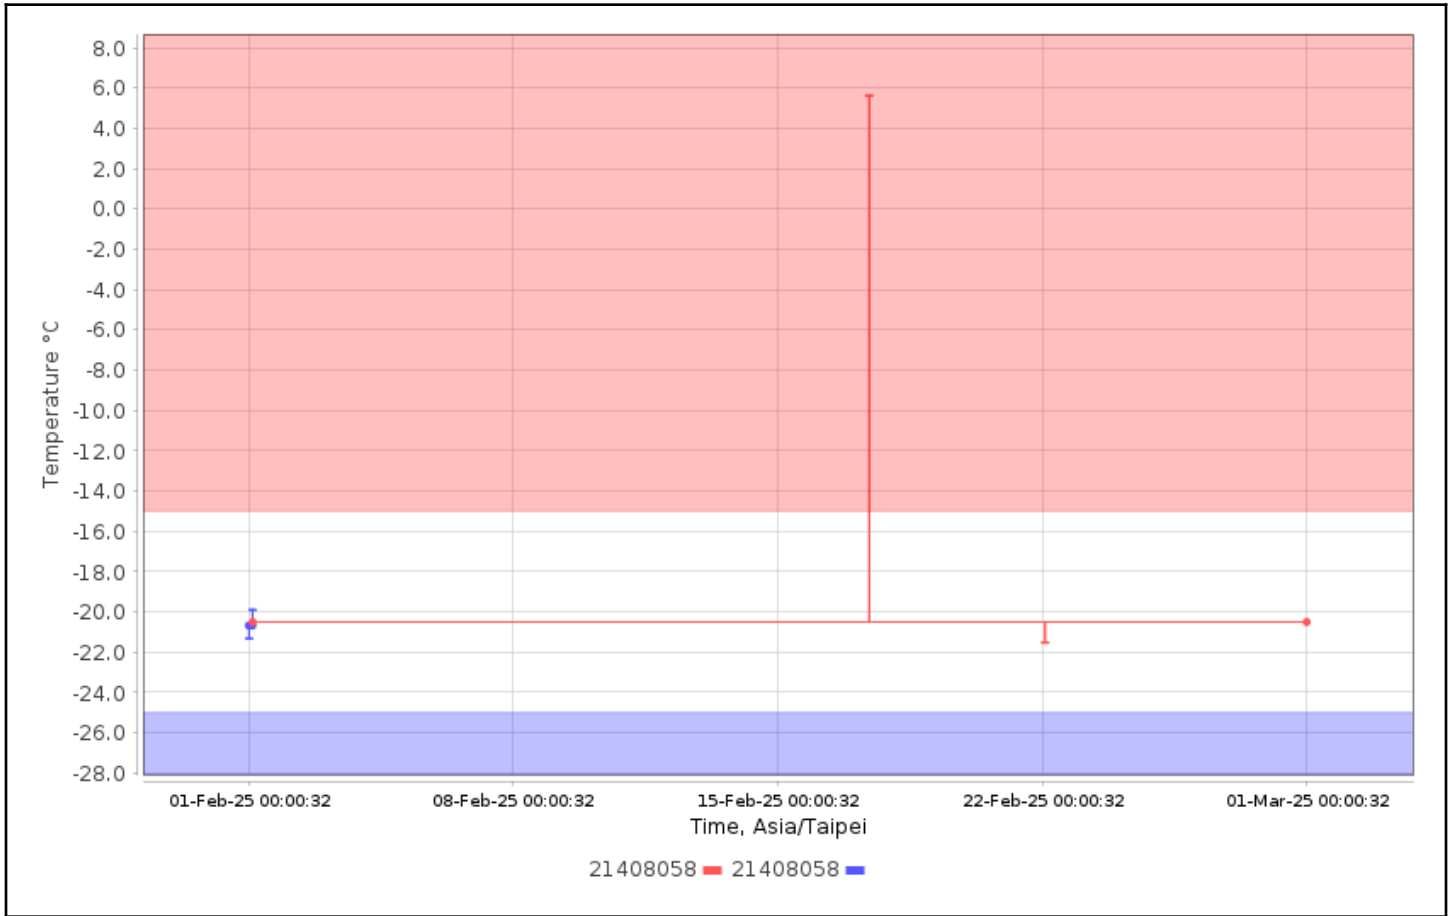

Graphs - Asia/Taipei

Temperature Multi-Graph

Temperature Alarm Summary

Alarm Type	Number Of Alarmed Loggers
Primary High	2
Primary Low	0
Primary High/Low	0
Probe Disconnect	0
Cloud High	0
Cloud Low	0
Cloud MKT High	0
Cloud MKT Low	0
Cloud Trip Length	0

Logger	User	Type	Out of Range Date	In Range Date	Duration	Max/Min, °C
21408058 21408058 CX402	CX5000-21024783 CX5000 21024783	High Alarm (Single Point)	10-Feb-2025 11:50:27	10-Feb-2025 12:00:27	10m	-11.69
21408058 21408058 CX402	CX5000-21024783 CX5000 21024783	High Alarm (Single Point)	17-Feb-2025 09:50:27	17-Feb-2025 10:40:27	50m	5.62

Logger	Configuration Date	Total Duration - Logger Alarms	Total Duration - Cloud Alarms
21408058 21408058 CX402	01-Feb-2025 02:30:26	1h	--