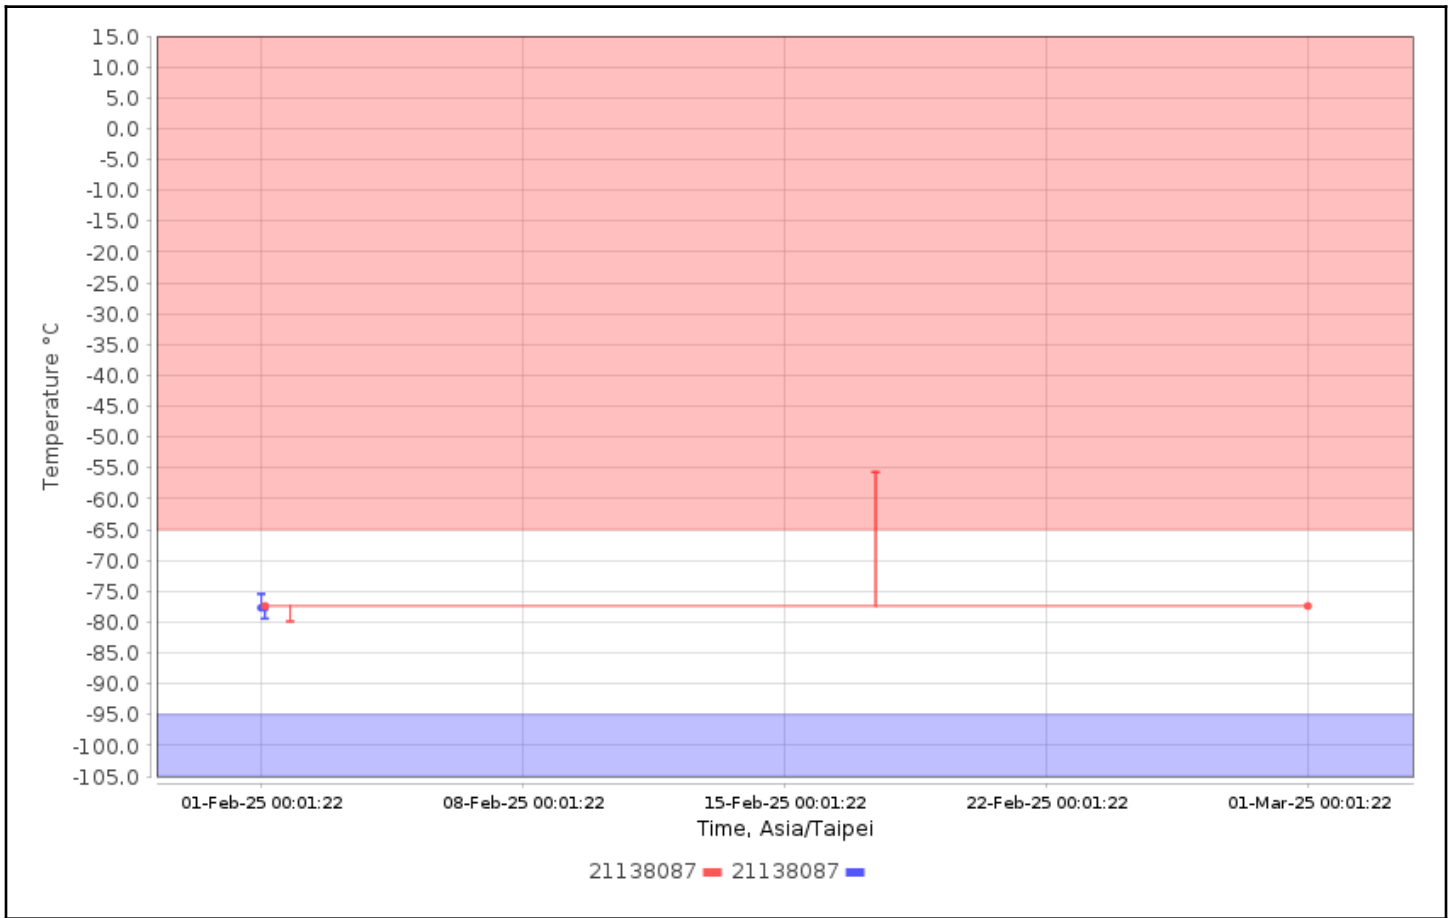

Graphs - Asia/Taipei

Temperature Multi-Graph

Temperature Alarm Summary

Alarm Type	Number Of Alarmed Loggers
Primary High	1
Primary Low	0
Primary High/Low	0
Probe Disconnect	0
Cloud High	0
Cloud Low	0
Cloud MKT High	0
Cloud MKT Low	0
Cloud Trip Length	0

Logger	User	Type	Out of Range Date	In Range Date	Duration	Max/Min, °C
21138087 21138087 CX405	CX5000-21024783 CX5000 21024783	High Alarm (Single Point)	17-Feb-2025 10:22:22	17-Feb-2025 10:52:22	30m	-55.66

Logger	Configuration Date	Total Duration - Logger Alarms	Total Duration - Cloud Alarms
21138087 21138087 CX405	01-Feb-2025 02:32:21	30m	--