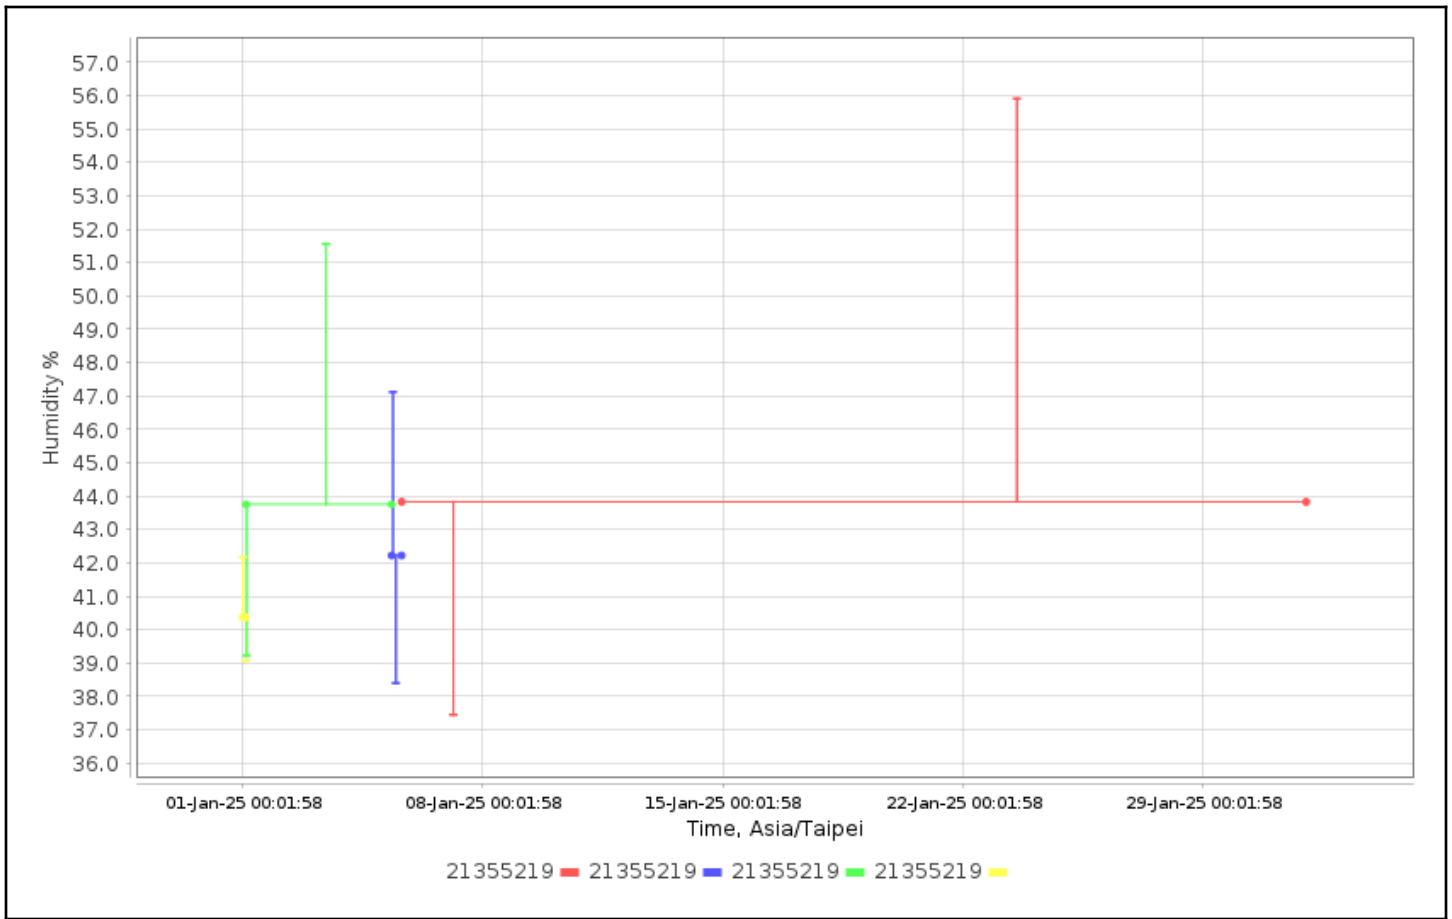

Dates: Config Since

Data Range: Between 01-Jan-2025 00:00:00 and 01-Feb-2025 00:00:00

Data Includes Segmented Loggers: No

Graphs - Asia/Taipei

Temperature Multi-Graph

Humidity Multi-Graph

Temperature Alarm Summary

No Data Found

Tabular Data - Temperature

Logger	Trip Information	Trip Length	Max, °C	Min, °C	Mean, °C	STD, °C	MKT, °C
21355219 21355219 CX450	Configured by: CX5000- 21024783	30d23h58m35s	19.45	18.57	18.95	0.24	18.95
21355219 21355219 CX450	Configured by: CX5000- 21024783	6h59m39s	21.30	18.38	19.14	0.64	19.14
21355219 21355219 CX450	Configured by: CX5000- 21024783	4d5h51m26s	21.20	18.45	19.06	0.28	19.06
21355219 21355219 CX450	Configured by: CX5000- 21024783	26d11h10m2s	19.94	18.09	19.08	0.27	19.08

Tabular Data - Humidity

Logger	Trip Information	Trip Length	Max, %	Min, %	Mean, %	STD, %
21355219 21355219 CX450	Configured by: CX5000- 21024783	30d23h58m35s	42.18	39.07	40.37	0.78
21355219 21355219 CX450	Configured by: CX5000- 21024783	6h59m39s	47.12	38.40	42.22	2.21
21355219 21355219 CX450	Configured by: CX5000- 21024783	4d5h51m26s	51.56	39.23	43.76	2.06
21355219 21355219 CX450	Configured by: CX5000- 21024783	26d11h10m2s	55.91	37.45	43.83	2.03

Temperature Summary Statistics

Trip Info	Number of Loggers	Avg Length	Max Length	Min Length	Mean, °C	Std Dev, °C	Min, °C	Max, °C	MKT, °C	Time Above	Time Below
No Matching Value	4	15d11h59m55s	30d23h58m35s	6h59m39s	19.08	0.28	18.09	21.30	19.08	0	0