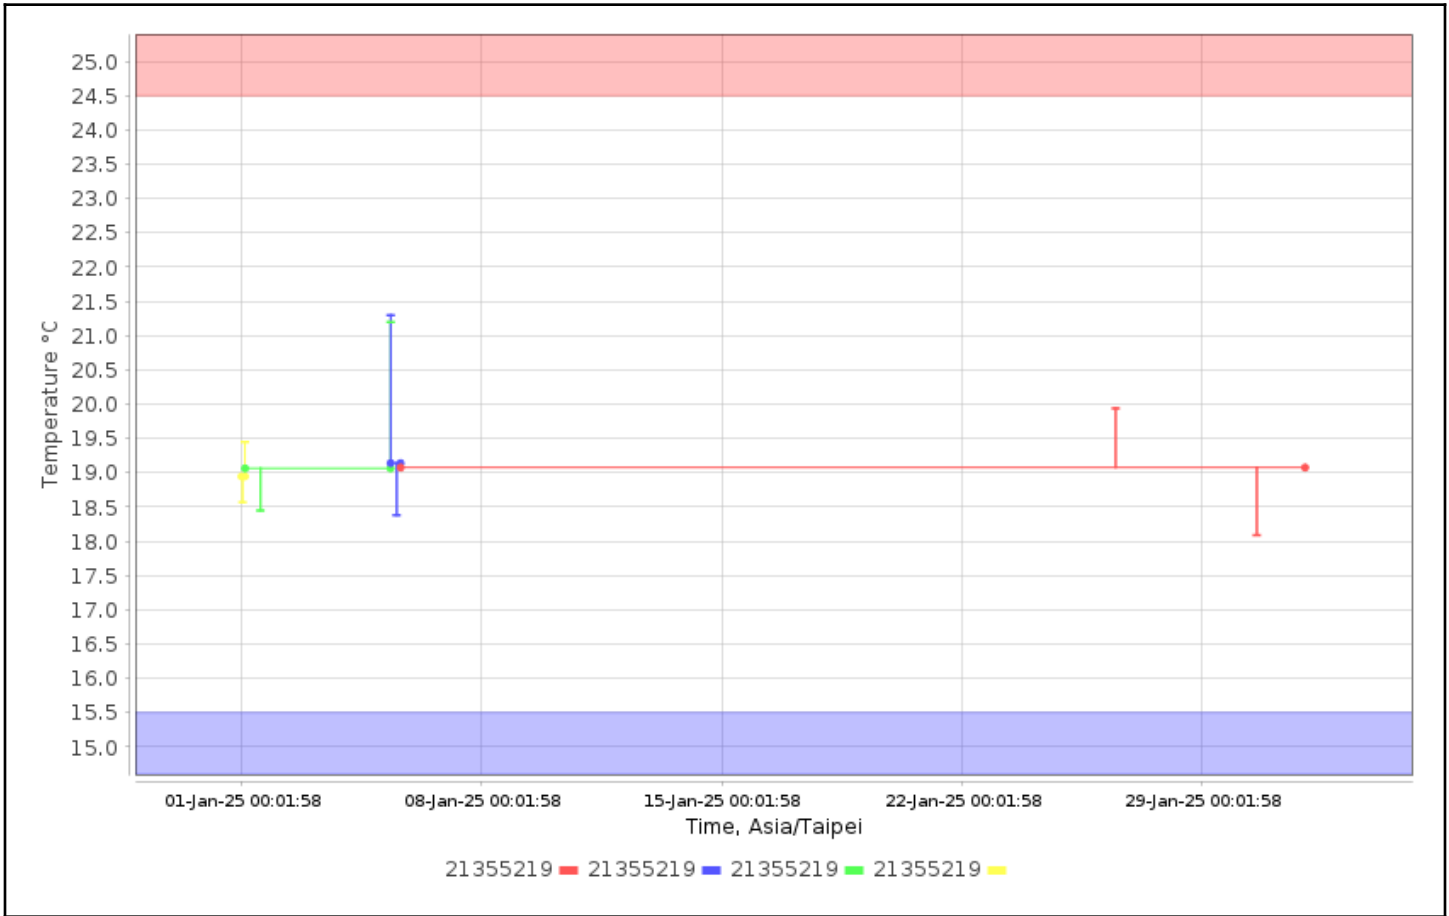

Configuration Names:

Device Types: All

Serial Numbers: 21355219

User Names:

Check for High Alarms: No

Check for Low Alarms: No

Roles:

Trip Info:

Dates: Config Since

Data Range: Between 01-Jan-2025 00:00:00 and 01-Feb-2025 00:00:00

Data Includes Segmented Loggers: No

Graphs - Asia/Taipei

Temperature Multi-Graph

Humidity Multi-Graph

Temperature Alarm Summary

No Data Found

Tabular Data - Temperature

Logger	Trip Information	Trip Length	Max, °C	Min, °C	Mean, °C	STD, °C	MKT, °C
21355219 21355219 CX450	Configured by: CX5000- 21024783	30d23h58m35s	19.45	18.57	18.95	0.24	18.95
21355219 21355219 CX450	Configured by: CX5000- 21024783	6h59m39s	21.30	18.38	19.14	0.64	19.14
21355219 21355219 CX450	Configured by: CX5000- 21024783	4d5h51m26s	21.20	18.45	19.06	0.28	19.06
21355219 21355219 CX450	Configured by: CX5000- 21024783	26d11h10m2s	19.94	18.09	19.08	0.27	19.08

Tabular Data - Humidity

Logger	Trip Information	Trip Length	Max, %	Min, %	Mean, %	STD, %
21355219 21355219 CX450	Configured by: CX5000- 21024783	30d23h58m35s	42.18	39.07	40.37	0.78
21355219 21355219 CX450	Configured by: CX5000- 21024783	6h59m39s	47.12	38.40	42.22	2.21
21355219 21355219 CX450	Configured by: CX5000- 21024783	4d5h51m26s	51.56	39.23	43.76	2.06
21355219 21355219 CX450	Configured by: CX5000- 21024783	26d11h10m2s	55.91	37.45	43.83	2.03