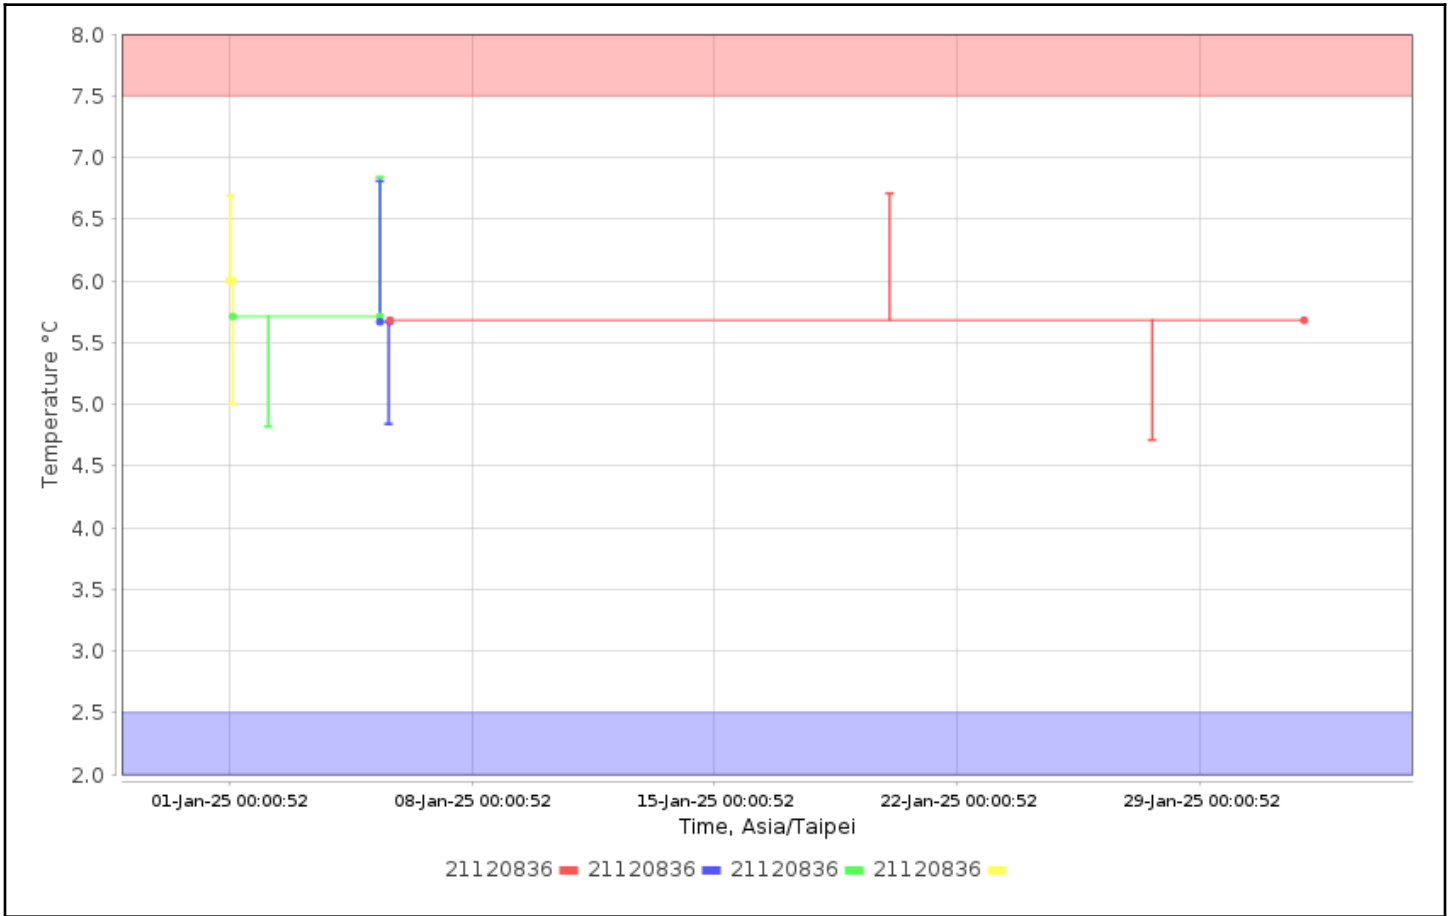

Graphs - Asia/Taipei

Temperature Multi-Graph