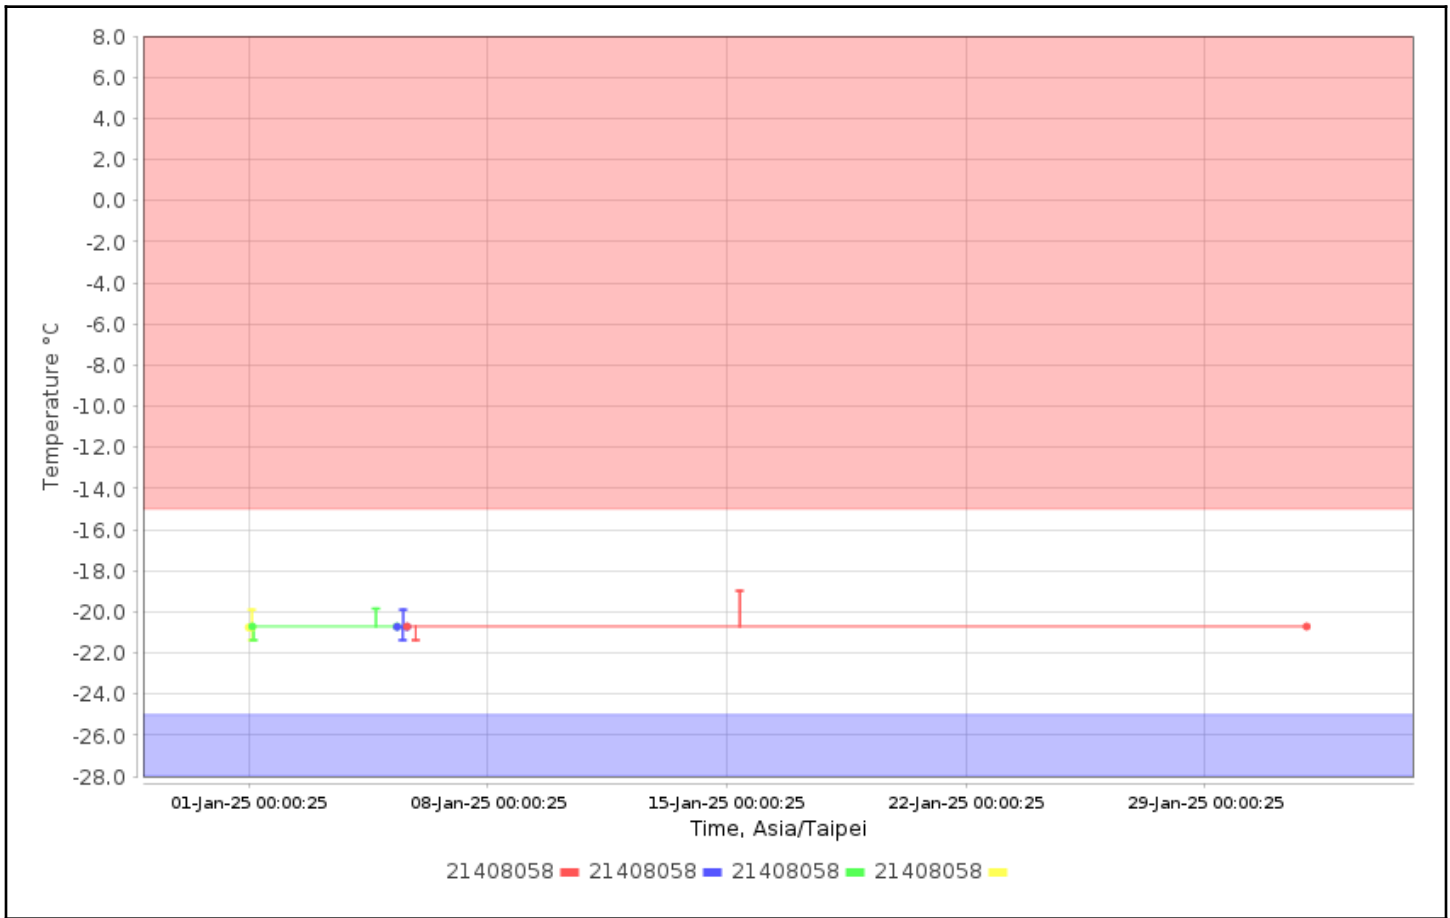

Configuration Names:

Device Types: All

Serial Numbers: 21408058

User Names:

Check for High Alarms: No

Check for Low Alarms: No

Roles:

Trip Info:

Dates: Config Since

Data Range: Between 01-Jan-2025 00:00:00 and 01-Feb-2025 00:00:00

Data Includes Segmented Loggers: No

Graphs - Asia/Taipei

Temperature Multi-Graph

Temperature Alarm Summary

No Data Found

Tabular Data - Temperature

Logger	Trip Information	Trip Length	Max, °C	Min, °C	Mean, °C	STD, °C	MKT, °C
21408058 21408058 CX402	Configured by: CX5000- 21024783	30d23h56m59s	-19.89	-21.37	-20.76	0.58	-20.76
21408058 21408058 CX402	Configured by: CX5000- 21024783	26d11h32s	-18.97	-21.37	-20.71	0.51	-20.71
21408058 21408058 CX402	Configured by: CX5000- 21024783	6h57m19s	-19.89	-21.37	-20.73	0.51	-20.73
21408058 21408058 CX402	Configured by: CX5000- 21024783	4d5h49m14s	-19.84	-21.37	-20.71	0.51	-20.71

Temperature Summary Statistics

Trip Info	Number of Loggers	Avg Length	Max Length	Min Length	Mean, °C	Std Dev, °C	Min, °C	Max, °C	MKT, °C	Time Above	Time Below
No Matching Value	4	15d11h56m1s	30d23h56m59s	6h57m19s	-20.71	0.51	-21.37	-18.97	-20.71	0	0