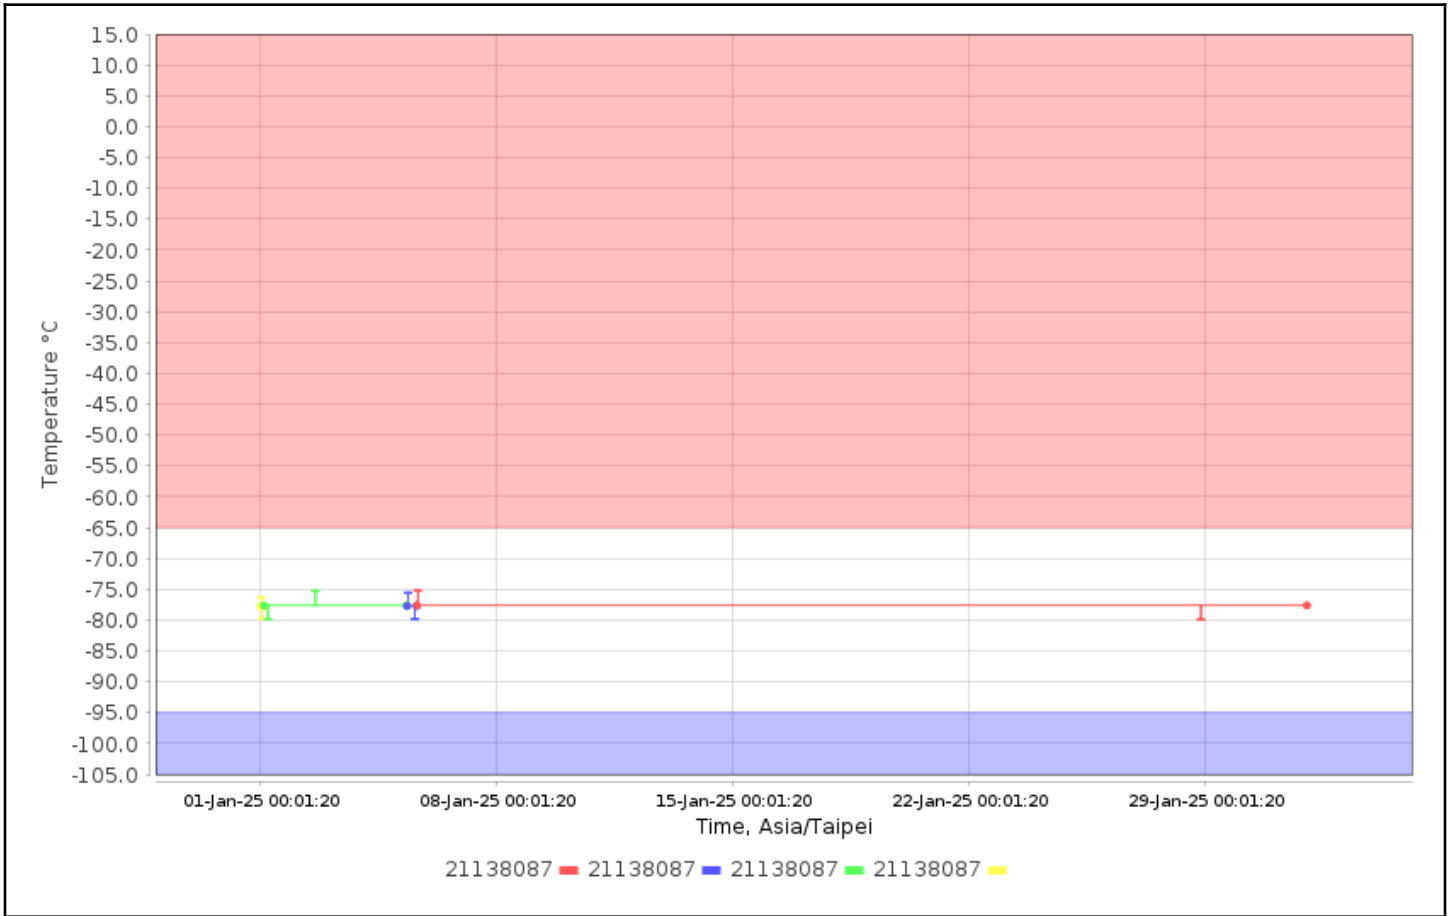

Configuration Names:

Device Types: All

Serial Numbers: 21138087

User Names:

Check for High Alarms: No

Check for Low Alarms: No

Roles:

Trip Info:

Dates: Config Since

Data Range: Between 01-Jan-2025 00:00:00 and 01-Feb-2025 00:00:00

Data Includes Segmented Loggers: No

Graphs - Asia/Taipei

Temperature Multi-Graph

Temperature Alarm Summary

No Data Found

Tabular Data - Temperature

Logger	Trip Information	Trip Length	Max, °C	Min, °C	Mean, °C	STD, °C	MKT, °C
21138087 21138087 CX405	Configured by: CX5000- 21024783	4d5h49m12s	-75.27	-79.85	-77.61	1.44	-77.62
21138087 21138087 CX405	Configured by: CX5000- 21024783	6h59m34s	-75.56	-79.80	-77.70	1.45	-77.72
21138087 21138087 CX405	Configured by: CX5000- 21024783	26d11h10m56s	-75.18	-79.89	-77.60	1.44	-77.61
21138087 21138087 CX405	Configured by: CX5000- 21024783	31d1m5s	-76.32	-79.76	-77.76	1.36	-77.77