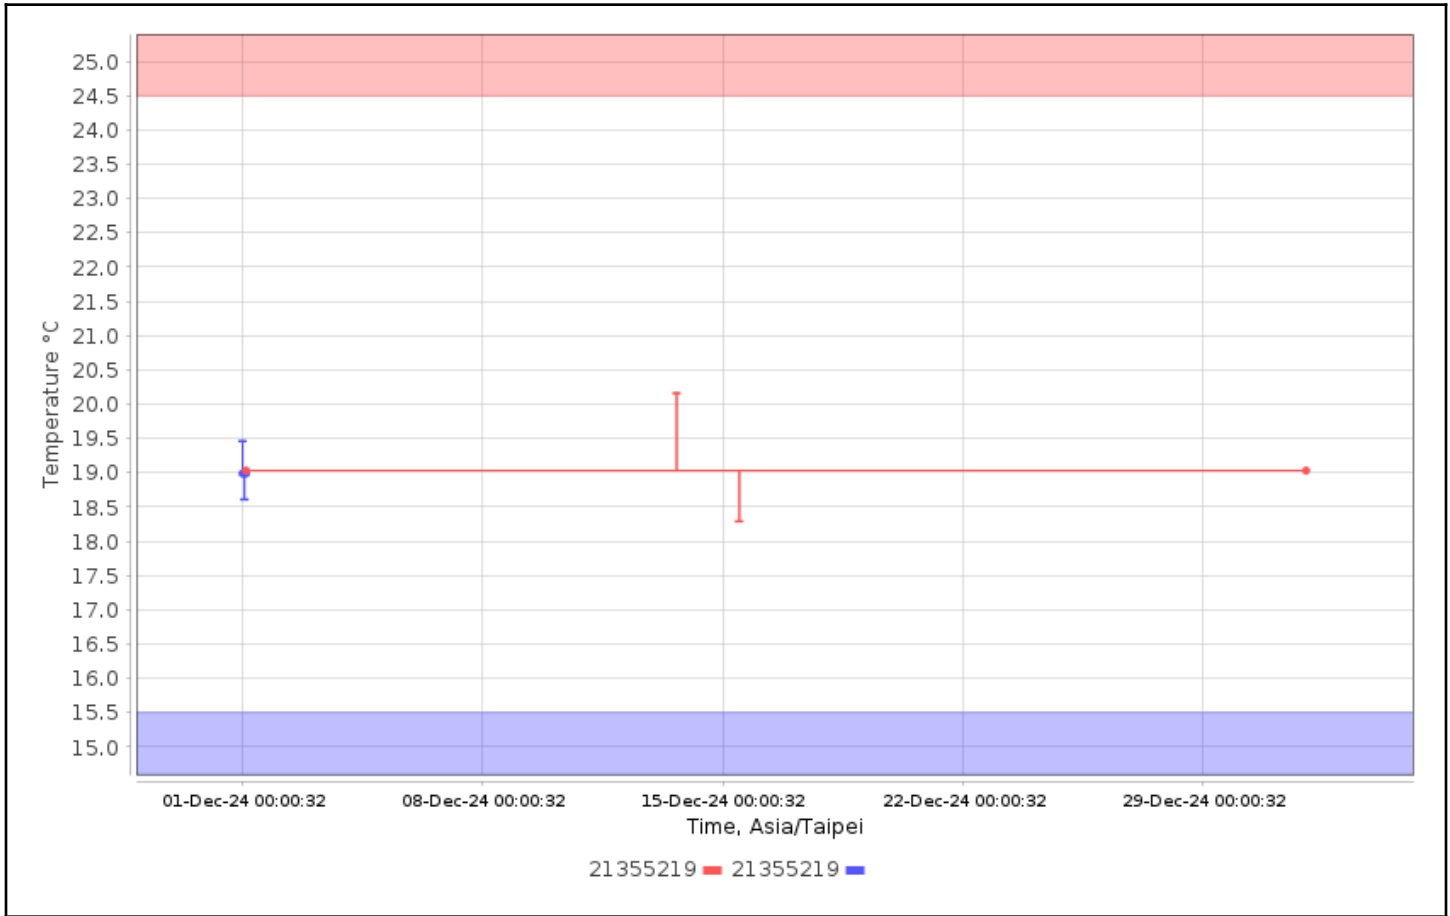

Configuration Names:

Device Types: All

Serial Numbers: 21355219

User Names:

Check for High Alarms: No

Check for Low Alarms: No

Roles:

Trip Info:

Dates: Config Since

Data Range: Between 01-Dec-2024 00:00:00 and 01-Jan-2025 00:00:00

Data Includes Segmented Loggers: No

Graphs - Asia/Taipei

Temperature Multi-Graph

Humidity Multi-Graph

Temperature Alarm Summary

No Data Found

Tabular Data - Temperature

Logger	Trip Information	Trip Length	Max, °C	Min, °C	Mean, °C	STD, °C	MKT, °C
21355219 21355219 CX450	Configured by: CX5000- 21024783	30d23h58m35s	20.16	18.29	19.03	0.27	19.03
21355219 21355219 CX450	Configured by: CX5000- 21024783	30d1m20s	19.46	18.61	18.99	0.22	18.99

Tabular Data - Humidity

Logger	Trip Information	Trip Length	Max, %	Min, %	Mean, %	STD, %
21355219 21355219 CX450	Configured by: CX5000- 21024783	30d23h58m35s	62.95	38.15	44.26	2.16
21355219 21355219 CX450	Configured by: CX5000- 21024783	30d1m20s	43.63	40.42	41.98	0.85