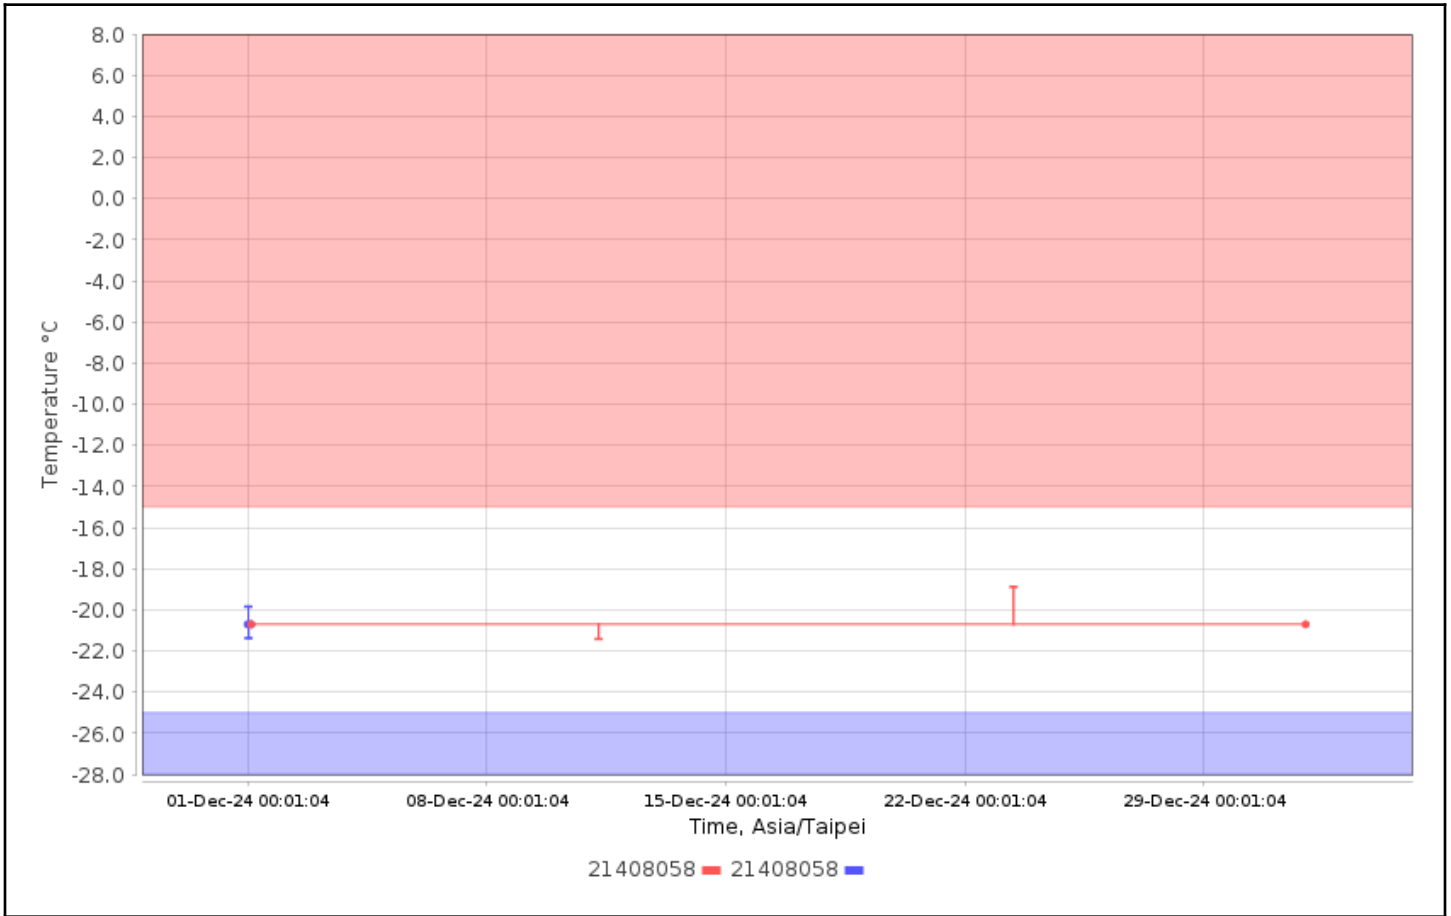

Configuration Names:

Device Types: All

Serial Numbers: 21408058

User Names:

Check for High Alarms: No

Check for Low Alarms: No

Roles:

Trip Info:

Dates: Config Since

Data Range: Between 01-Dec-2024 00:00:00 and 01-Jan-2025 00:00:00

Data Includes Segmented Loggers: No

Graphs - Asia/Taipei

Temperature Multi-Graph

Temperature Alarm Summary

No Data Found

Tabular Data - Temperature

Logger	Trip Information	Trip Length	Max, °C	Min, °C	Mean, °C	STD, °C	MKT, °C
21408058 21408058 CX402	Configured by: CX5000- 21024783	29d23h59m10s	-19.84	-21.37	-20.70	0.53	-20.70
21408058 21408058 CX402	Configured by: CX5000- 21024783	30d23h56m59s	-18.88	-21.42	-20.70	0.51	-20.70

Temperature Summary Statistics

Trip Info	Number of Loggers	Avg Length	Max Length	Min Length	Mean, °C	Std Dev, °C	Min, °C	Max, °C	MKT, °C	Time Above	Time Below
No Matching Value	2	30d11h58 m4s	30d23h56 m59s	29d23h59 m10s	-20.70	0.51	-21.42	-18.88	-20.70	0	0