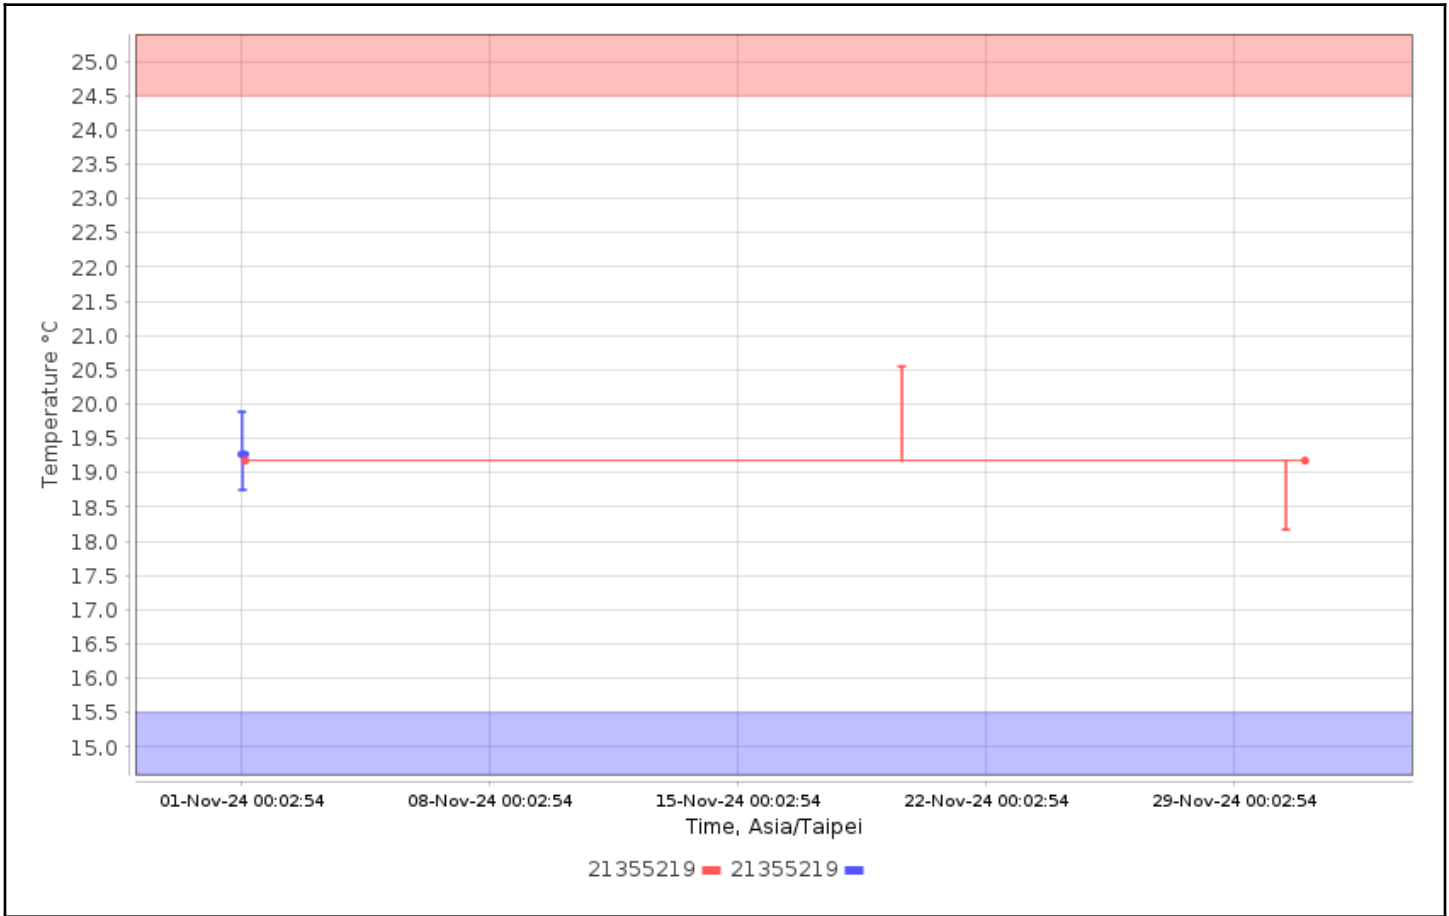

Graphs - Asia/Taipei

Temperature Multi-Graph