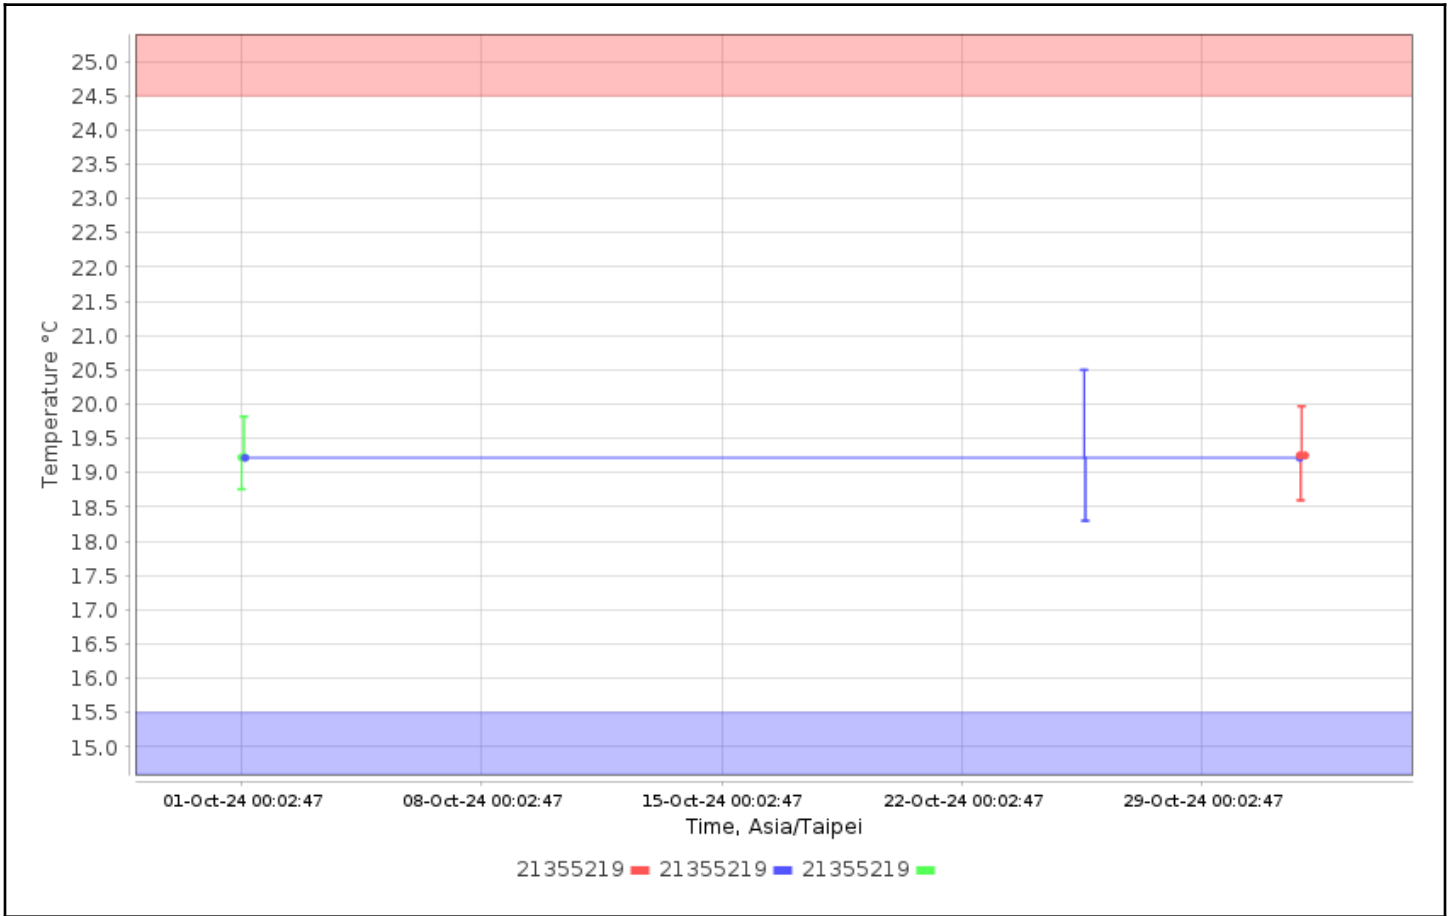

Configuration Names:

Device Types: All

Serial Numbers: 21355219

User Names:

Check for High Alarms: No

Check for Low Alarms: No

Roles:

Trip Info:

Dates: Config Since

Data Range: Between 01-Oct-2024 00:00:00 and 01-Nov-2024 00:00:00

Data Includes Segmented Loggers: No

Graphs - Asia/Taipei

Temperature Multi-Graph

Humidity Multi-Graph

Temperature Alarm Summary

No Data Found

Tabular Data - Temperature

Logger	Trip Information	Trip Length	Max, °C	Min, °C	Mean, °C	STD, °C	MKT, °C
21355219 21355219 CX450	Configured by: CX5000- 21024783	29d23h59m31s	19.82	18.76	19.22	0.32	19.22
21355219 21355219 CX450	Configured by: CX5000- 21024783	6h12m35s	19.97	18.60	19.25	0.33	19.25
21355219 21355219 CX450	Configured by: CX5000- 21024783	30d17h45m24s	20.50	18.30	19.22	0.32	19.22

Tabular Data - Humidity

Logger	Trip Information	Trip Length	Max, %	Min, %	Mean, %	STD, %
21355219 21355219 CX450	Configured by: CX5000- 21024783	29d23h59m31s	45.77	42.66	44.15	0.91
21355219 21355219 CX450	Configured by: CX5000- 21024783	6h12m35s	49.80	44.40	46.53	1.20
21355219 21355219 CX450	Configured by: CX5000- 21024783	30d17h45m24s	61.31	38.17	43.69	1.84