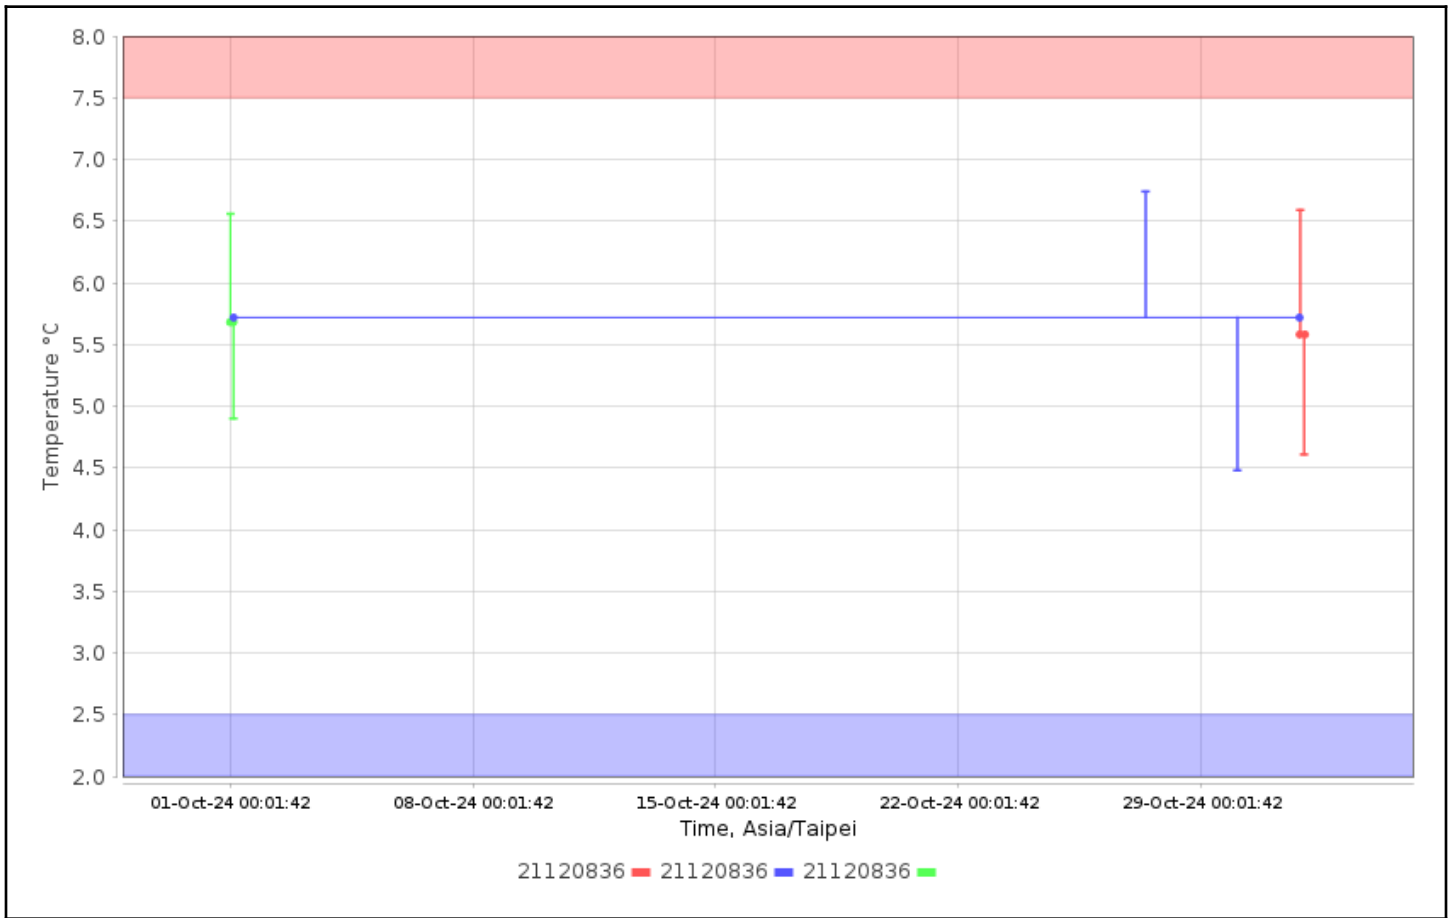

Graphs - Asia/Taipei

Temperature Multi-Graph