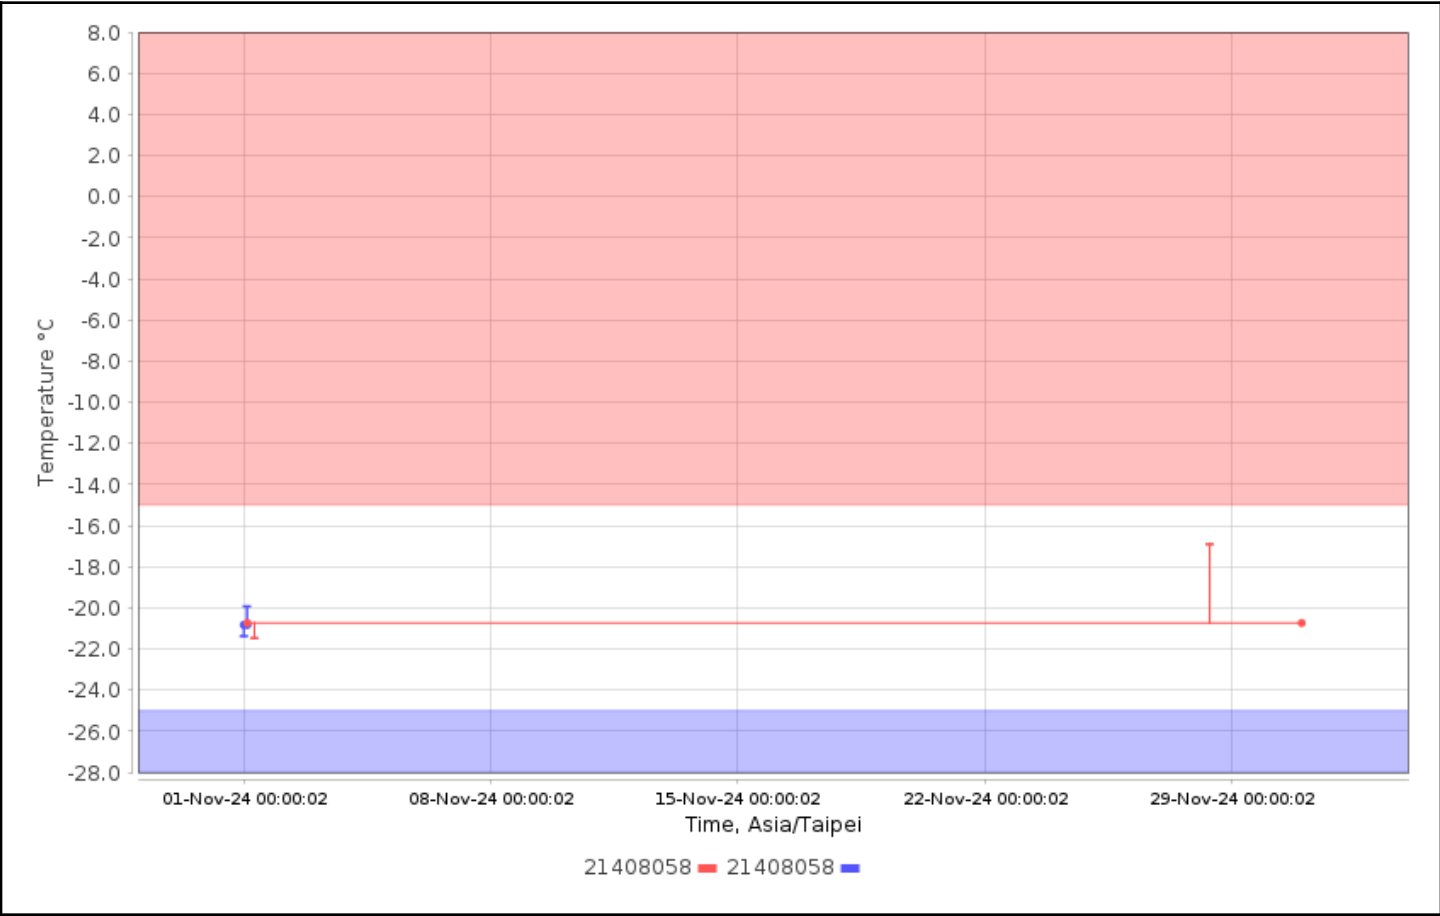

Configuration Names:

Device Types: All

Serial Numbers: 21408058

User Names:

Check for High Alarms: No

Check for Low Alarms: No

Roles:

Trip Info:

Dates: Config Since

Data Range: Between 01-Nov-2024 00:00:00 and 01-Dec-2024 00:00:00

Data Includes Segmented Loggers: No

Graphs - Asia/Taipei

Temperature Multi-Graph

Temperature Alarm Summary

No Data Found

Tabular Data - Temperature

Logger	Trip Information	Trip Length	Max, °C	Min, °C	Mean, °C	STD, °C	MKT, °C
21408058 21408058 CX402	Configured by: CX5000- 21024783	6h10m48s	-19.93	-21.37	-20.83	0.49	-20.83
21408058 21408058 CX402	Configured by: CX5000- 21024783	29d23h59m10s	-16.91	-21.47	-20.74	0.54	-20.74

Temperature Summary Statistics

Trip Info	Number of Loggers	Avg Length	Max Length	Min Length	Mean, °C	Std Dev, °C	Min, °C	Max, °C	MKT, °C	Time Above	Time Below
No Matching Value	2	15d3h4m59s	29d23h59m10s	6h10m48s	-20.74	0.54	-21.47	-16.91	-20.74	0	0