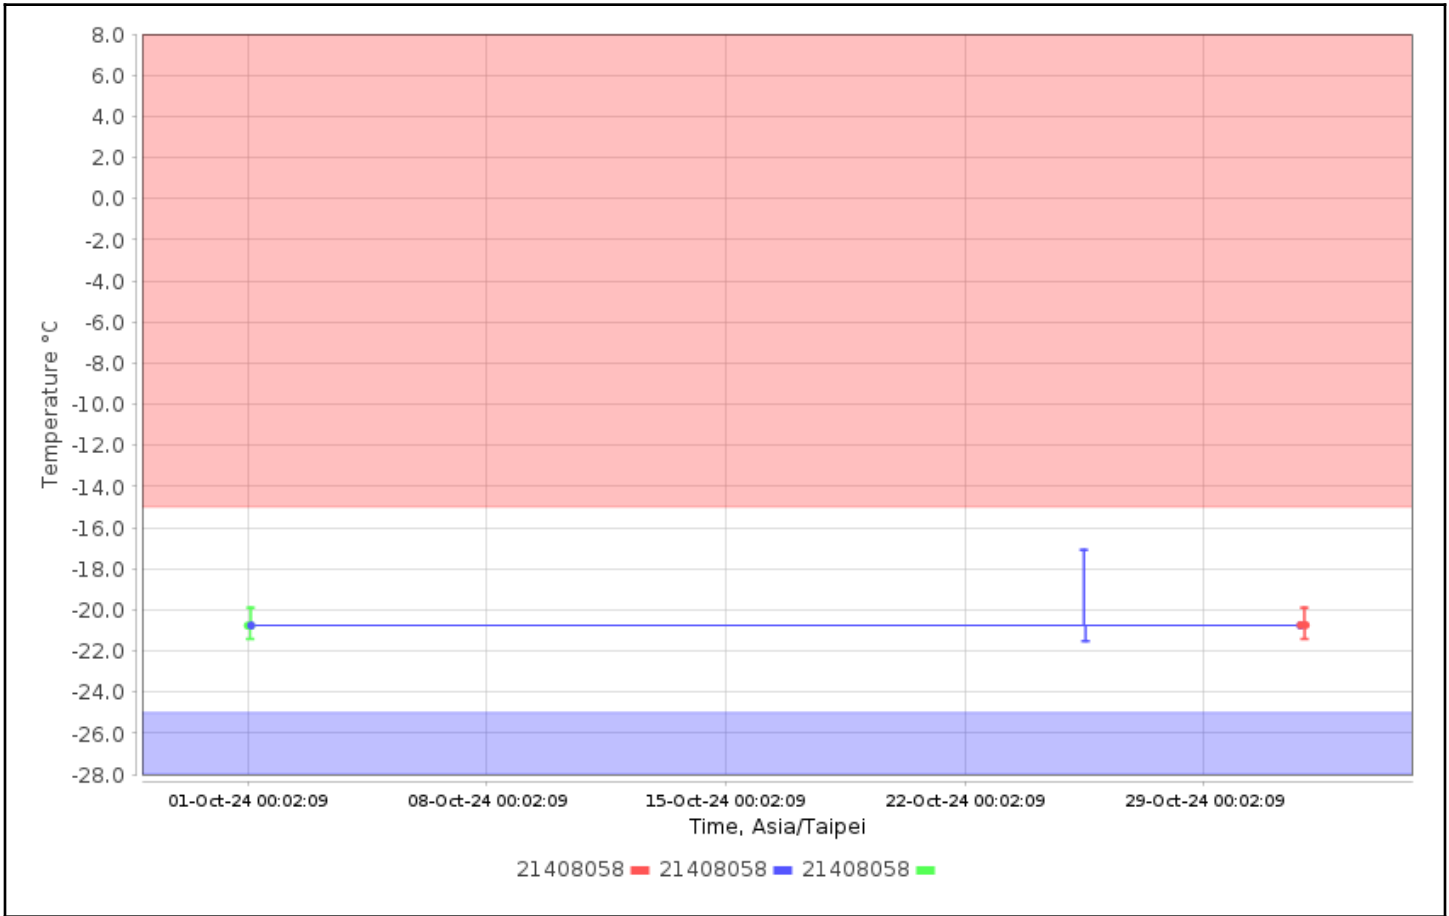

Graphs - Asia/Taipei

Temperature Multi-Graph