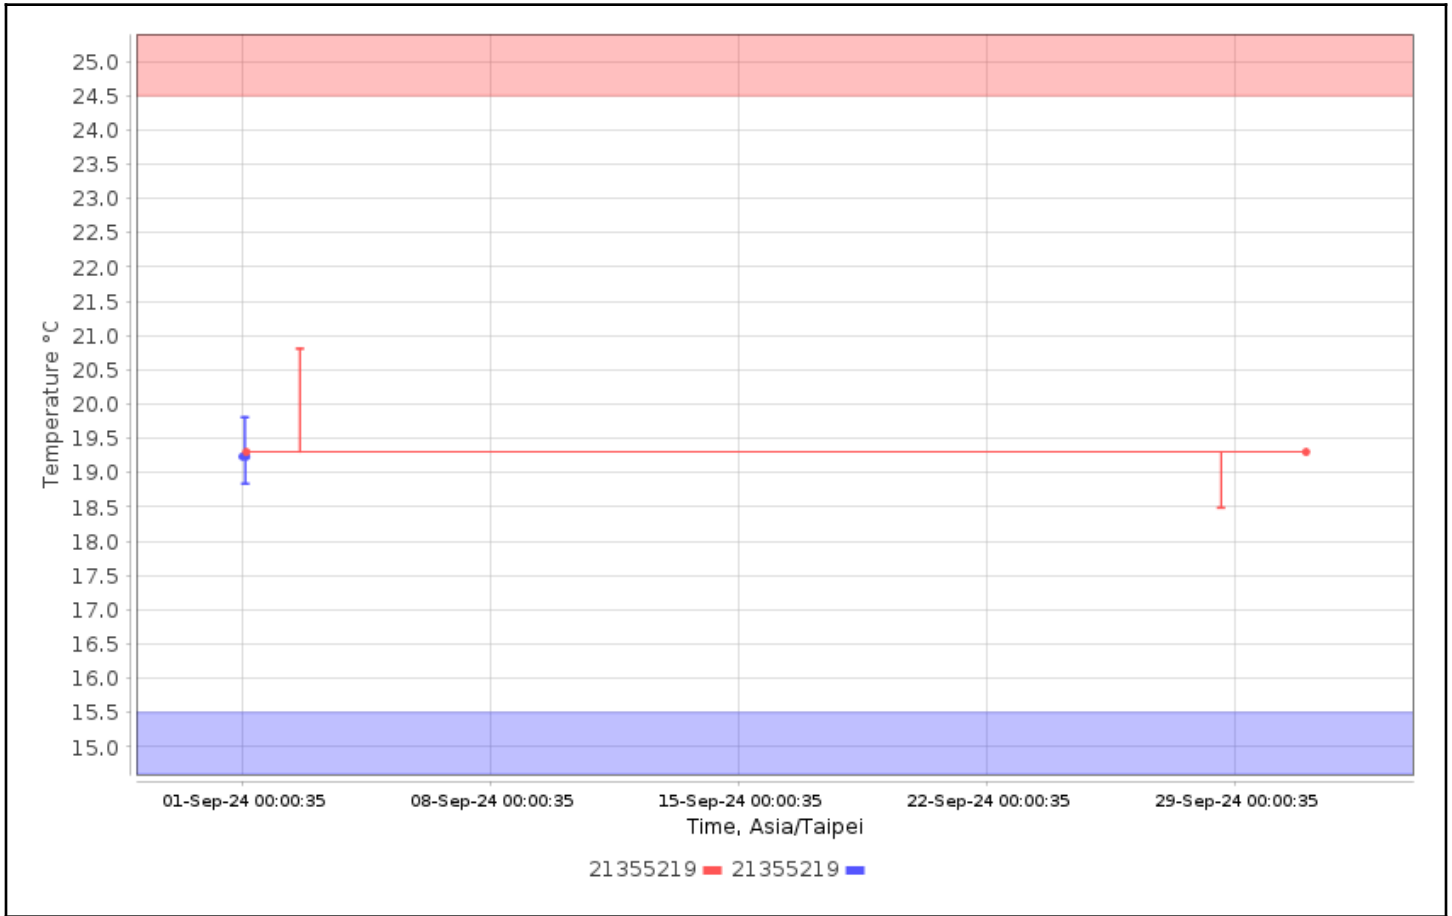

Configuration Names:

Device Types: All

Serial Numbers: 21355219

User Names:

Check for High Alarms: No

Check for Low Alarms: No

Roles:

Trip Info:

Dates: Config Since

Data Range: Between 01-Sep-2024 00:00:00 and 01-Oct-2024 00:00:00

Data Includes Segmented Loggers: No

Graphs - Asia/Taipei

Temperature Multi-Graph

Humidity Multi-Graph

Temperature Alarm Summary

No Data Found

Tabular Data - Temperature

Logger	Trip Information	Trip Length	Max, °C	Min, °C	Mean, °C	STD, °C	MKT, °C
21355219 21355219 CX450	Configured by: CX5000- 21024783	31d2m7s	19.81	18.84	19.24	0.32	19.24
21355219 21355219 CX450	Configured by: CX5000- 21024783	29d23h59m31s	20.81	18.49	19.30	0.33	19.30