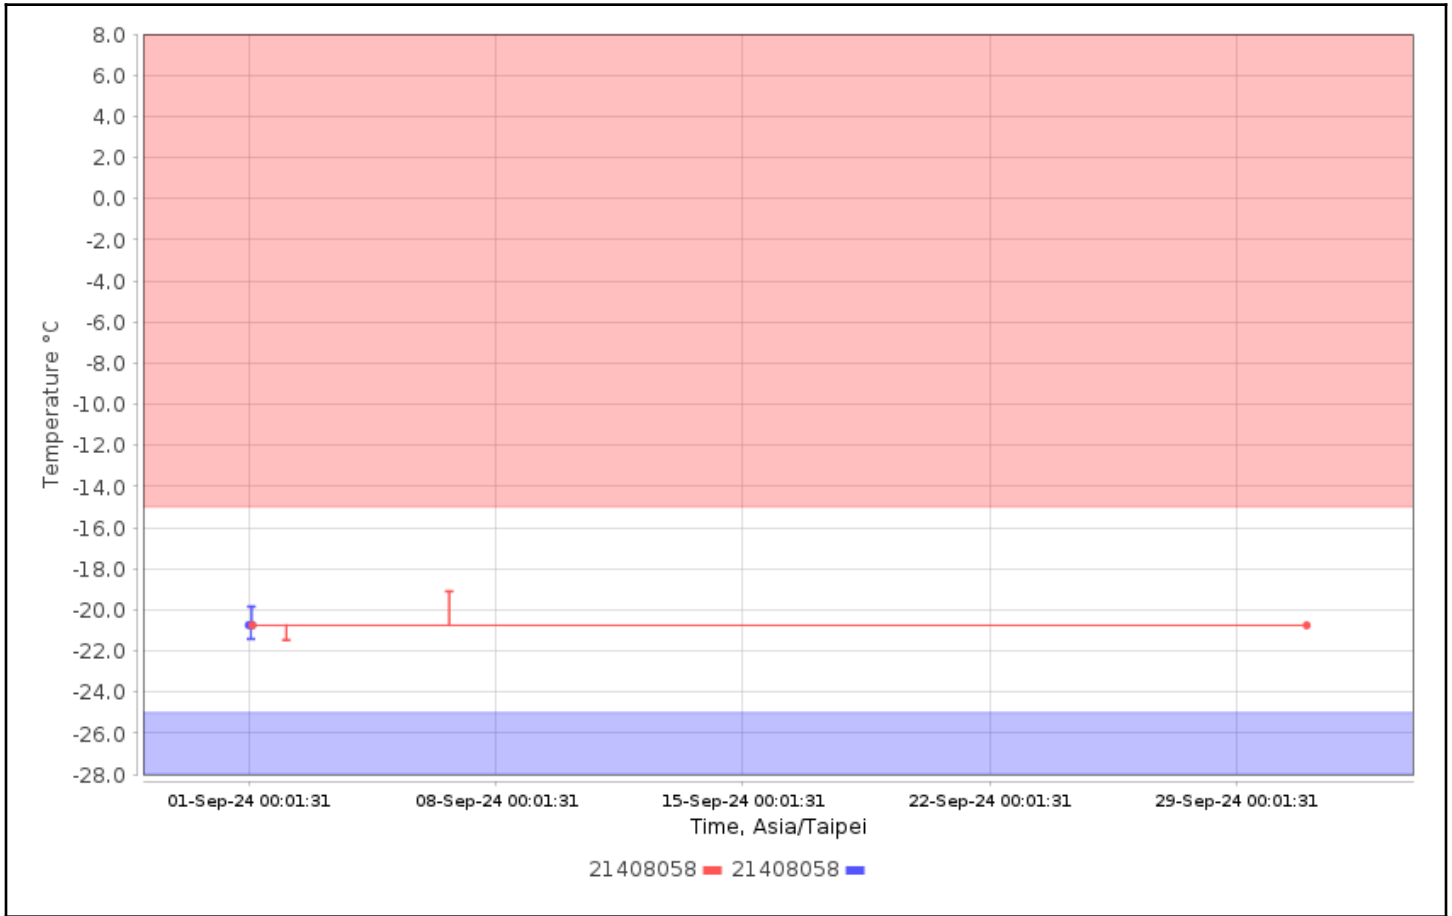

Graphs - Asia/Taipei

Temperature Multi-Graph