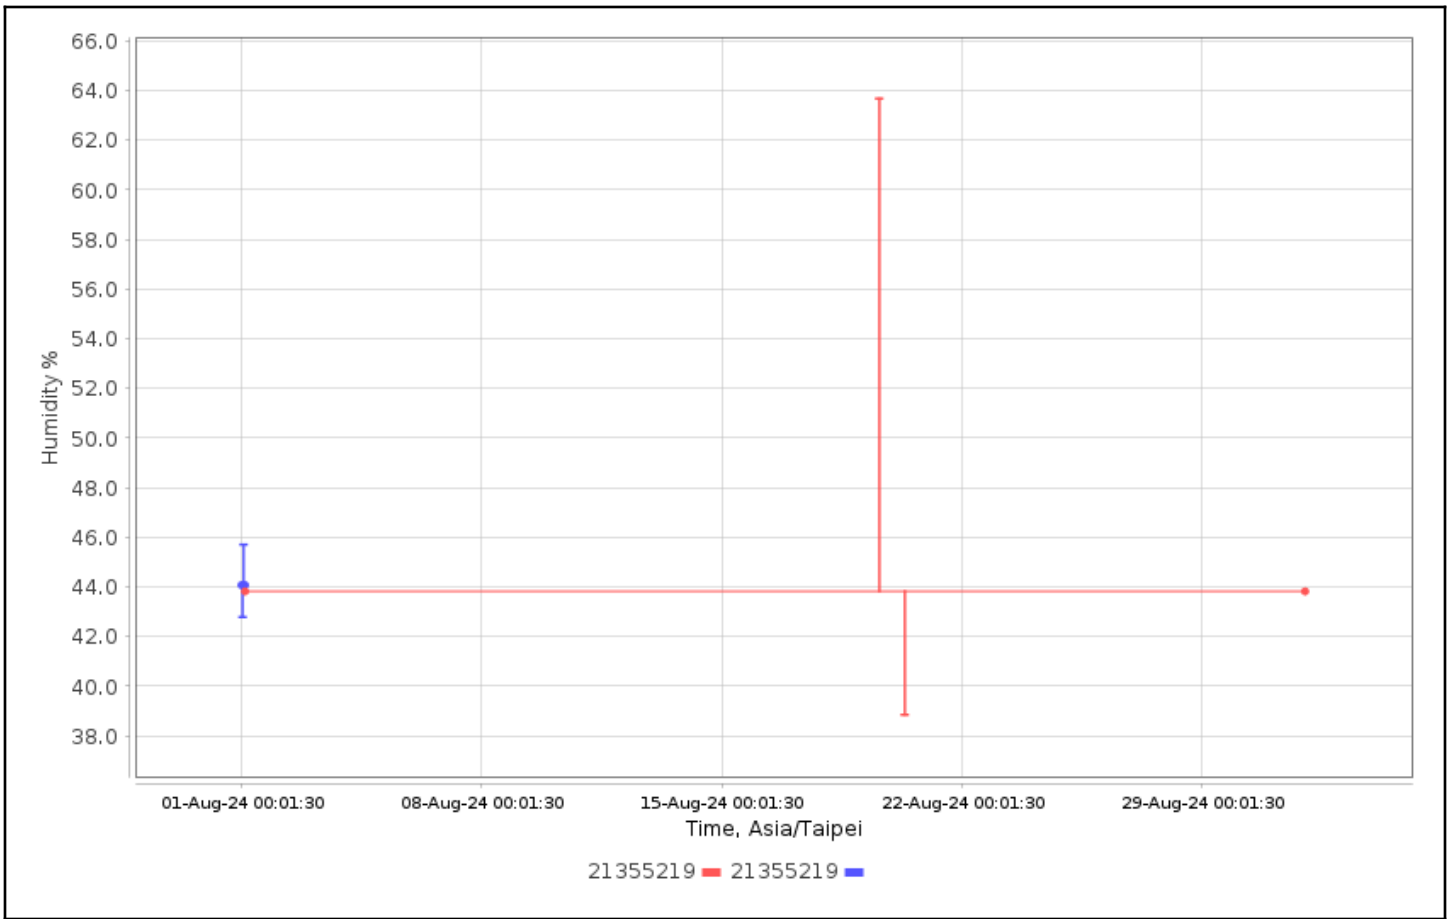

Humidity Multi-Graph