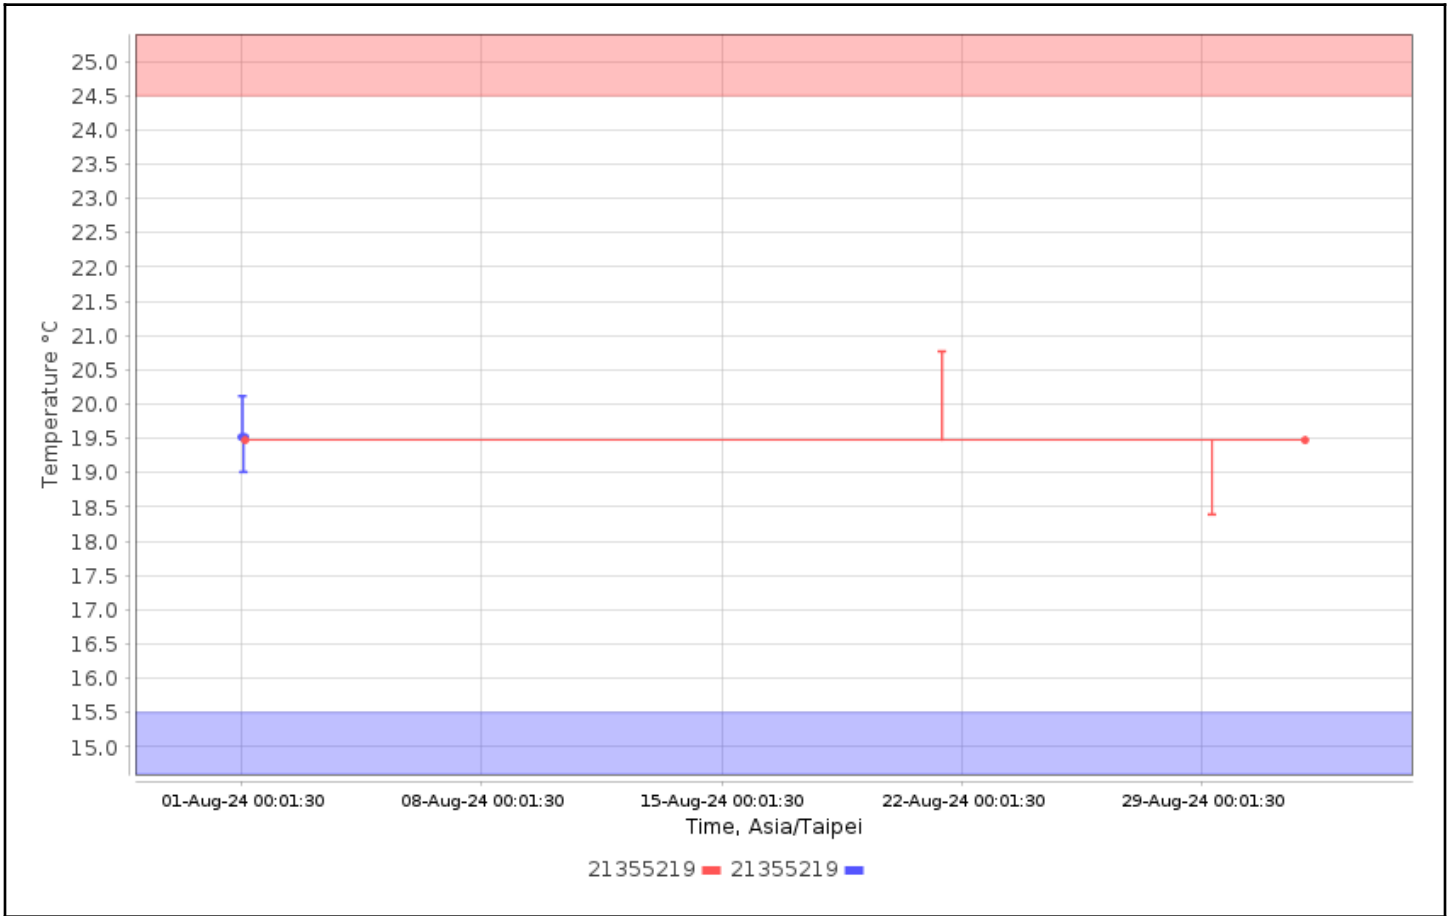

Graphs - Asia/Taipei

Temperature Multi-Graph