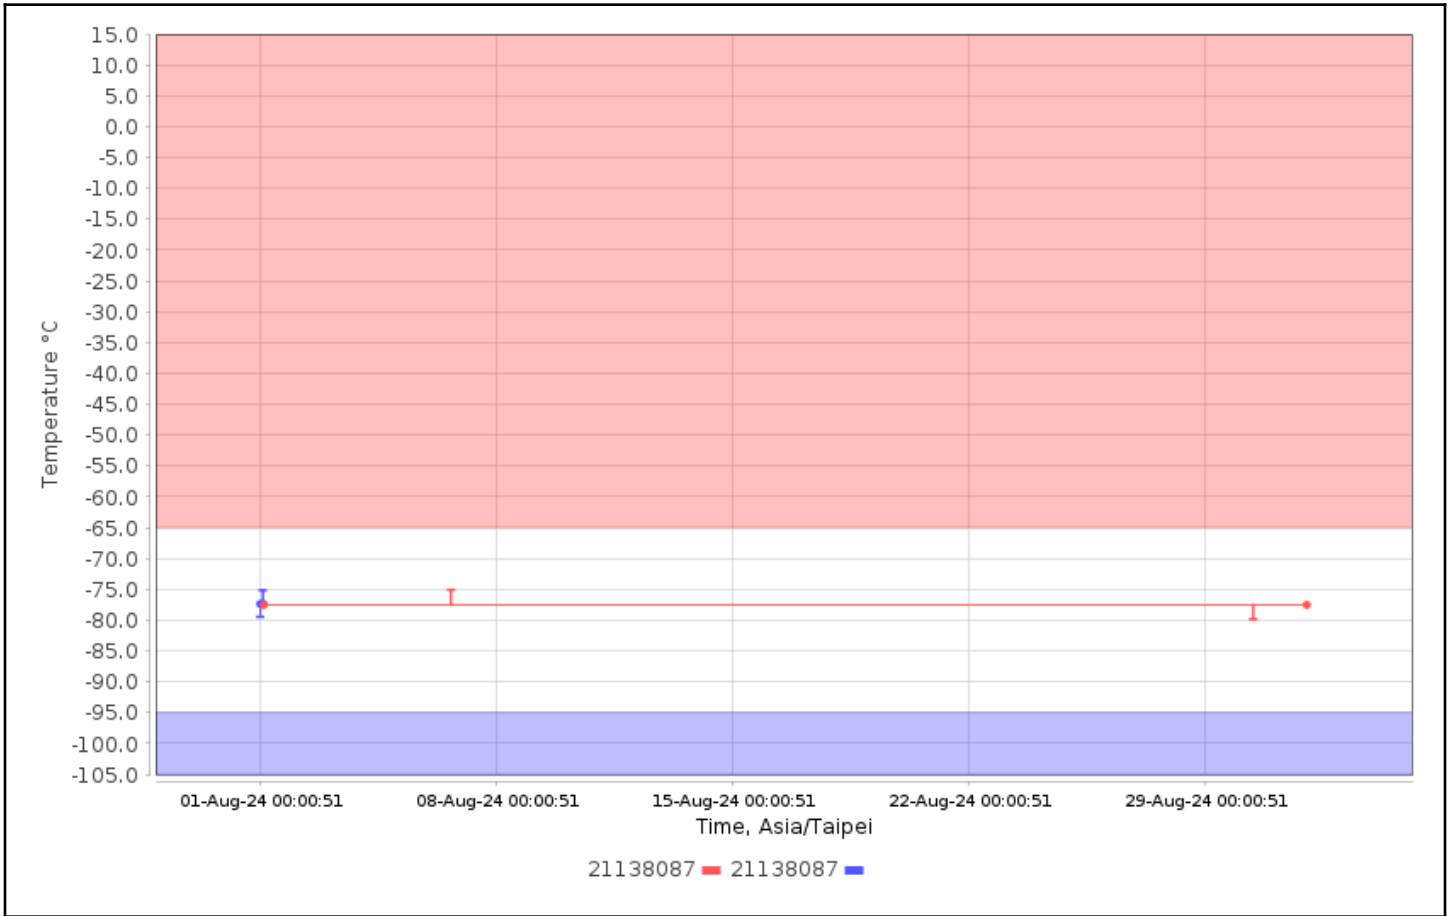

Graphs - Asia/Taipei

Temperature Multi-Graph