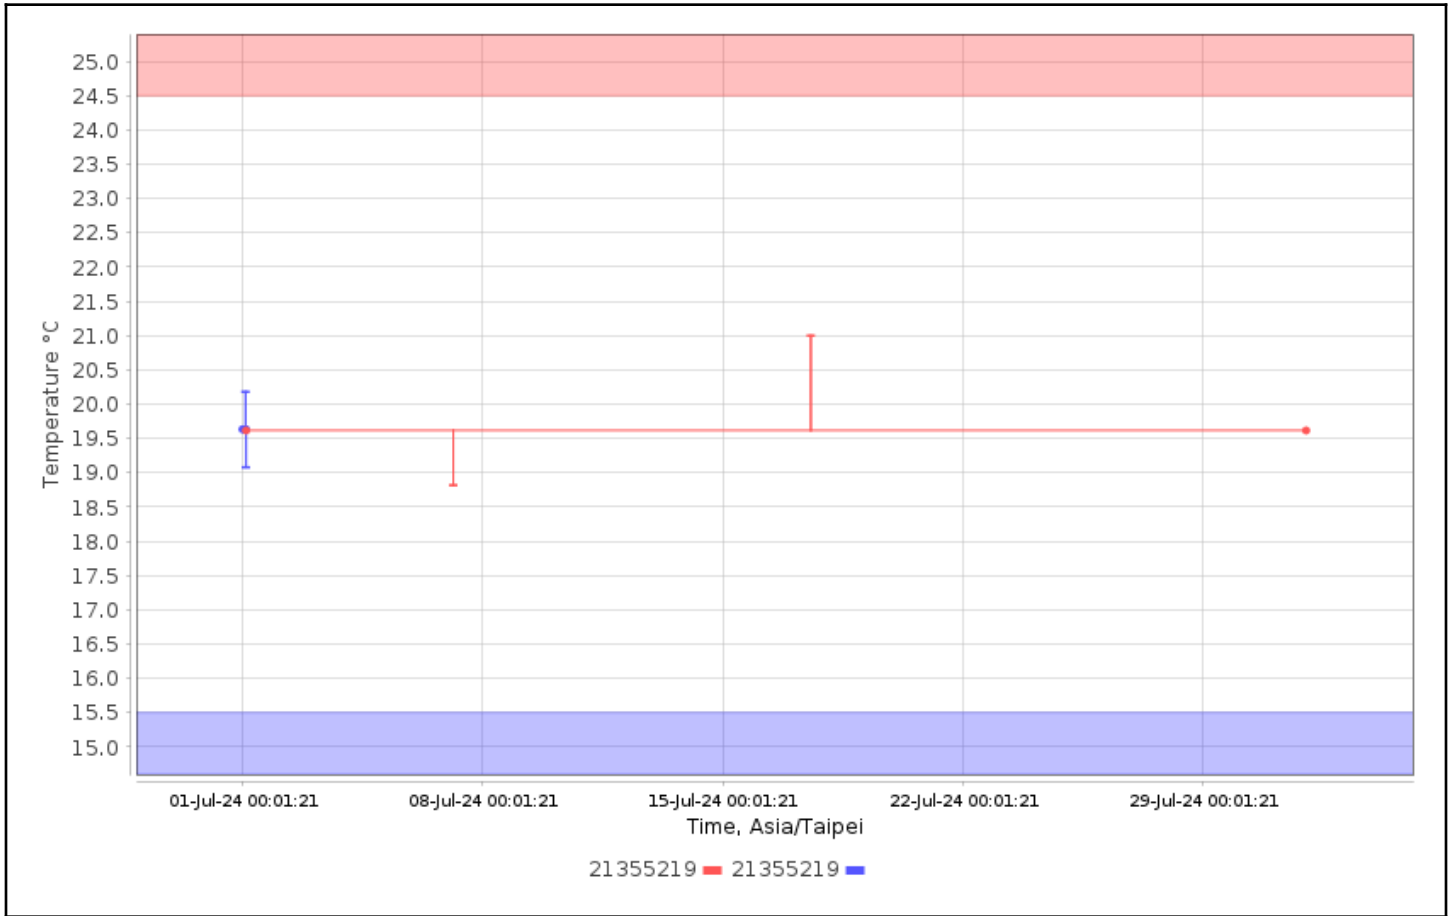

Configuration Names:

Device Types: All

Serial Numbers: 21355219

User Names:

Check for High Alarms: No

Check for Low Alarms: No

Roles:

Trip Info:

Dates: Config Since

Data Range: Between 01-Jul-2024 00:00:00 and 01-Aug-2024 00:00:00

Data Includes Segmented Loggers: No

Graphs - Asia/Taipei

Temperature Multi-Graph

Humidity Multi-Graph

Temperature Alarm Summary

No Data Found

Tabular Data - Temperature

Logger	Trip Information	Trip Length	Max, °C	Min, °C	Mean, °C	STD, °C	MKT, °C
21355219 21355219 CX450	Configured by: CX5000- 21024783	30d3s	20.18	19.08	19.63	0.31	19.63
21355219 21355219 CX450	Configured by: CX5000- 21024783	30d23h59m1s	21.00	18.82	19.62	0.34	19.62

Tabular Data - Humidity

Logger	Trip Information	Trip Length	Max, %	Min, %	Mean, %	STD, %
21355219 21355219 CX450	Configured by: CX5000- 21024783	30d3s	46.42	41.64	44.00	1.07
21355219 21355219 CX450	Configured by: CX5000- 21024783	30d23h59m1s	65.31	37.59	43.57	1.58