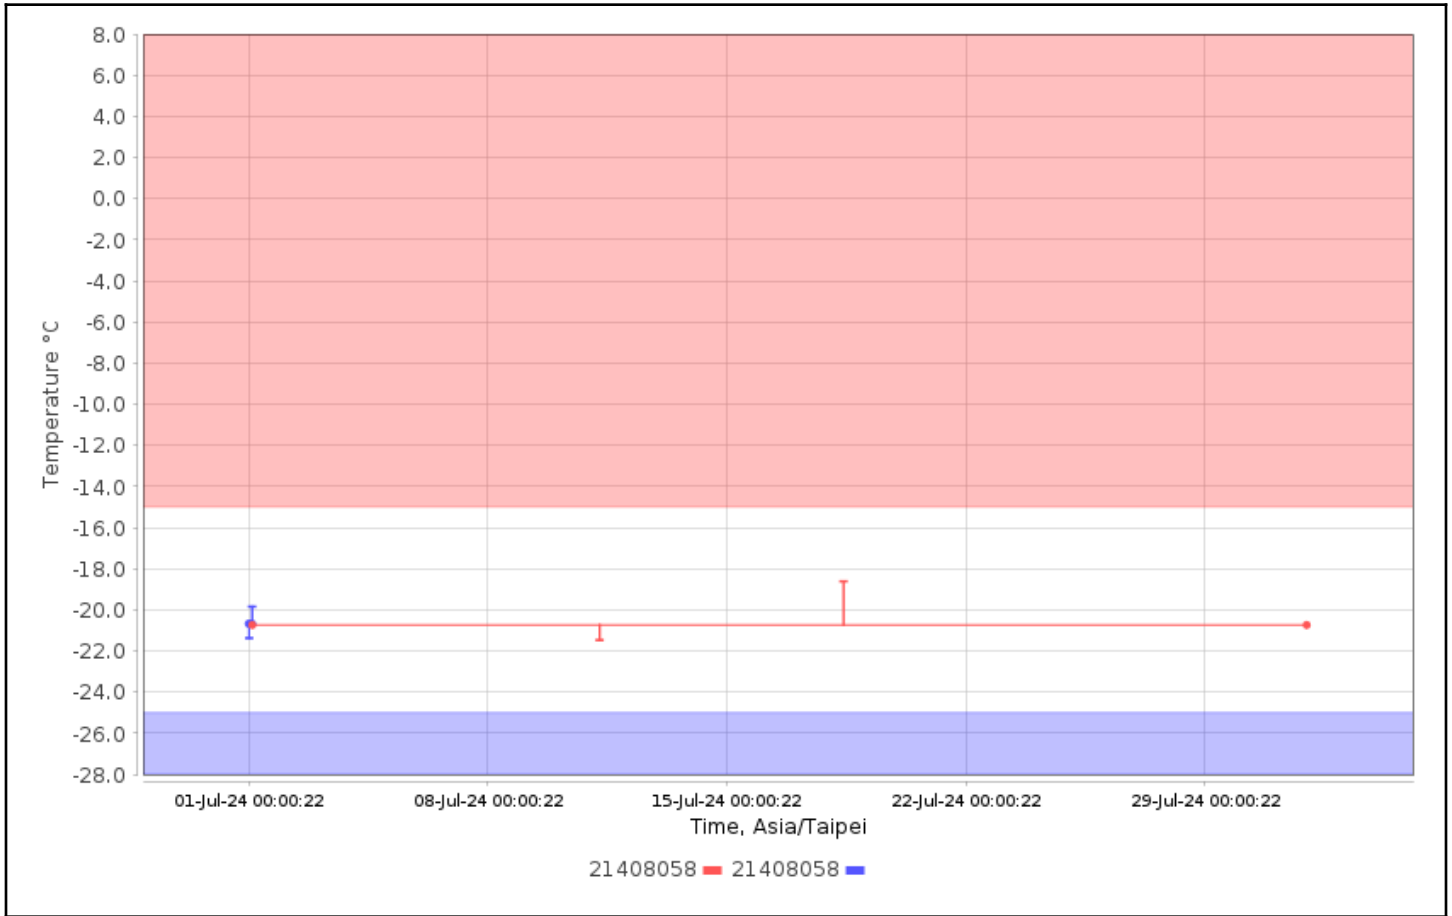

Graphs - Asia/Taipei

Temperature Multi-Graph