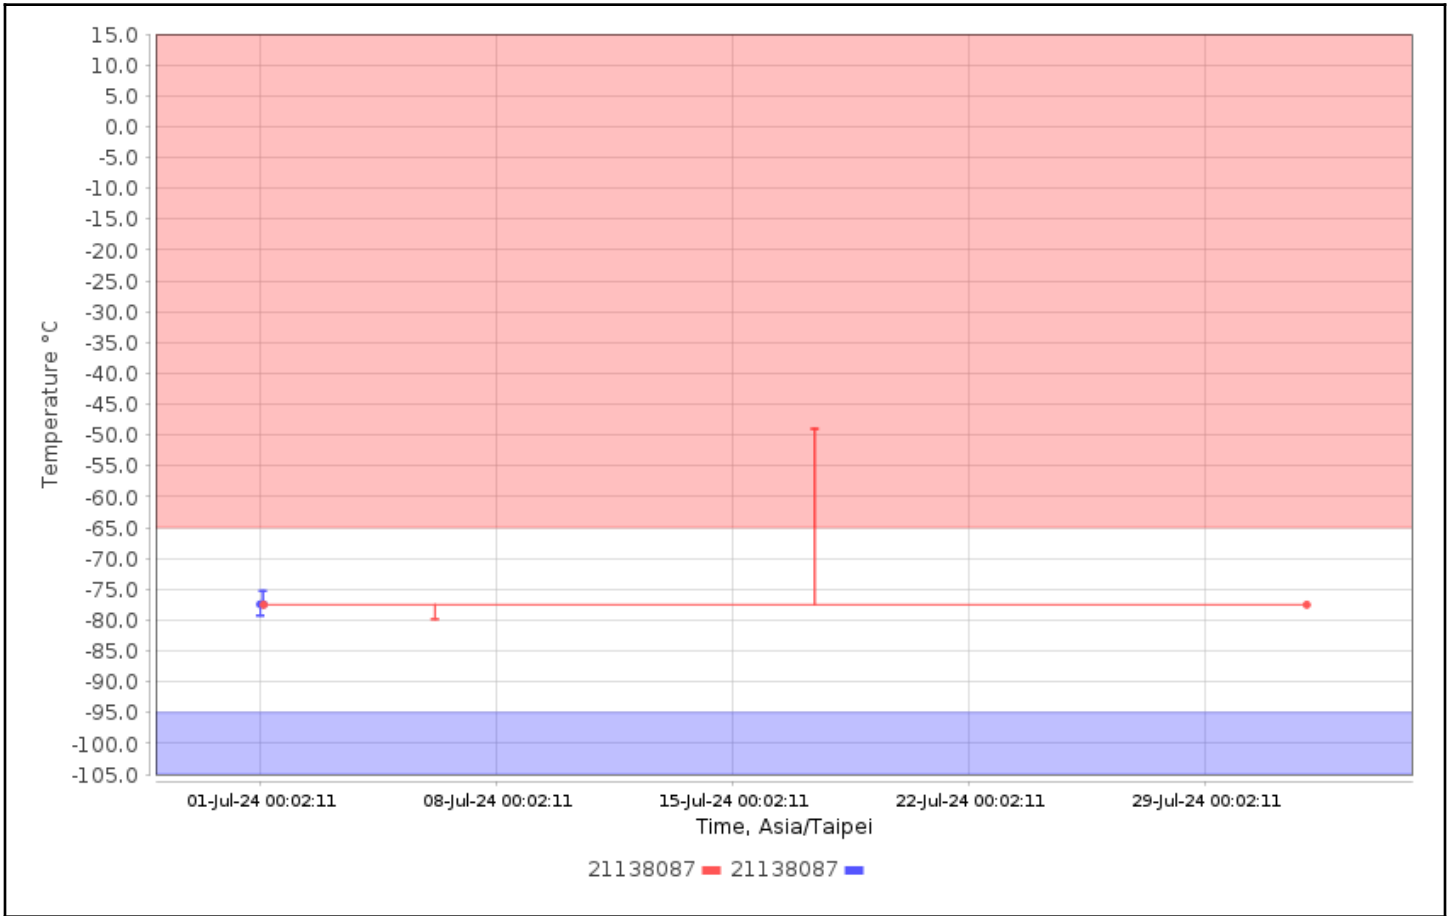

Graphs - Asia/Taipei

Temperature Multi-Graph

Temperature Alarm Summary

Alarm Type	Number Of Alarmed Loggers
Primary High	1
Primary Low	0
Primary High/Low	0
Probe Disconnect	0
Cloud High	0
Cloud Low	0
Cloud MKT High	0
Cloud MKT Low	0
Cloud Trip Length	0

Logger	User	Type	Out of Range Date	In Range Date	Duration	Max/Min, °C
21138087 21138087 CX405	CX5000-21024783 CX5000 21024783	High Alarm (Single Point)	17-Jul-2024 10:00:52	17-Jul-2024 10:10:52	10m	-48.98

Logger	Configuration Date	Total Duration - Logger Alarms	Total Duration - Cloud Alarms
21138087 21138087 CX405	01-Jul-2024 02:30:51	10m	--