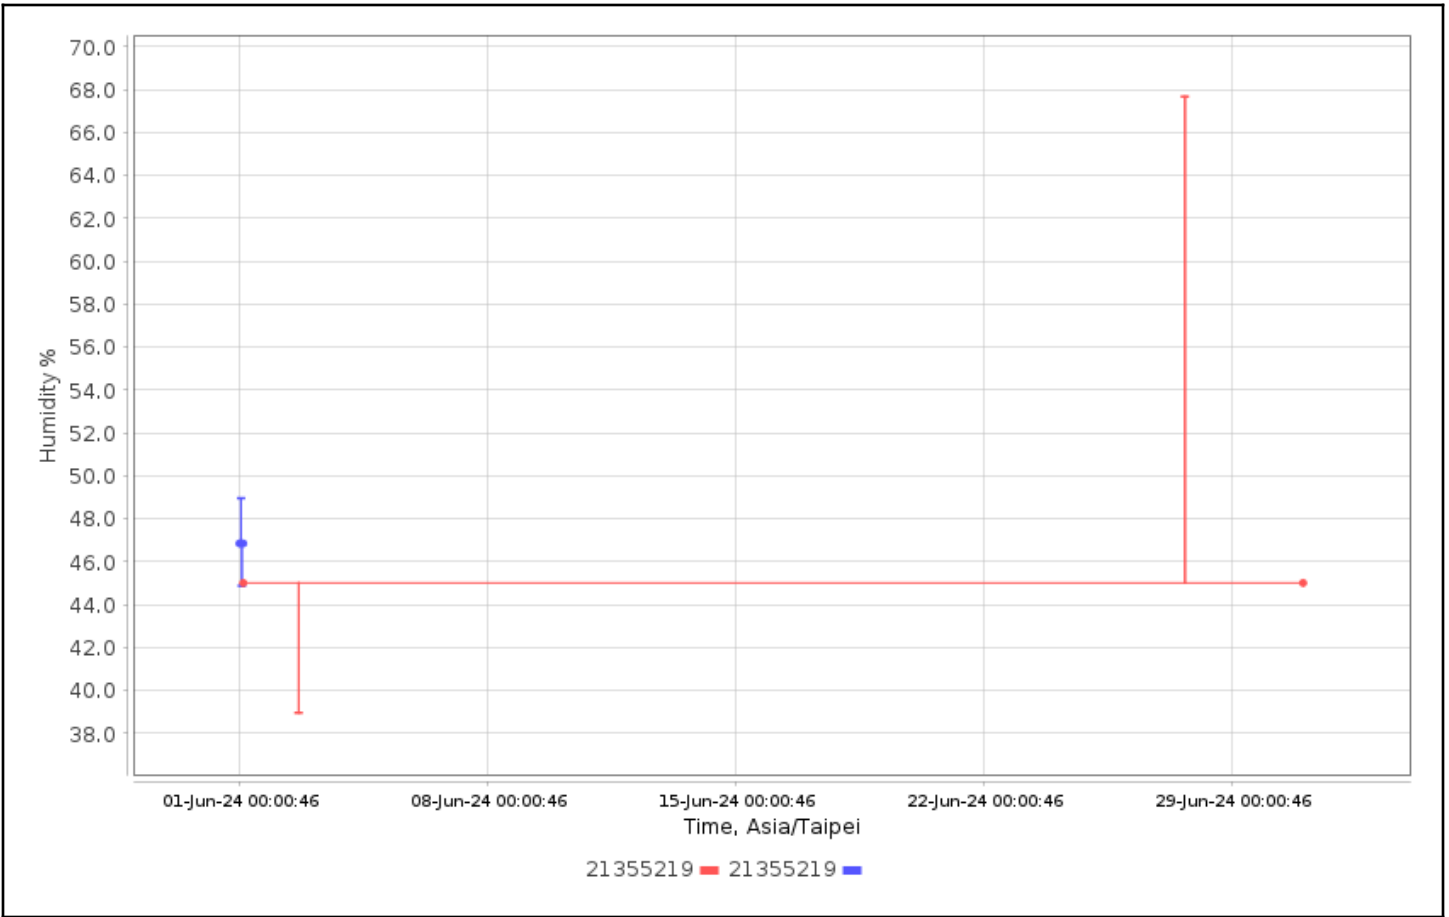

Dates: Config Since

Data Range: Between 01-Jun-2024 00:00:00 and 01-Jul-2024 00:00:00

Data Includes Segmented Loggers: No

Graphs - Asia/Taipei

Temperature Multi-Graph

Humidity Multi-Graph

Temperature Alarm Summary

No Data Found

Tabular Data - Temperature

Logger	Trip Information	Trip Length	Max, °C	Min, °C	Mean, °C	STD, °C	MKT, °C
21355219 21355219 CX450	Configured by: CX5000- 21024783	23d11h30m31s	20.23	19.04	19.60	0.34	19.60
21355219 21355219 CX450	Configured by: CX5000- 21024783	30d3s	20.90	17.95	19.57	0.34	19.57

Tabular Data - Humidity

Logger	Trip Information	Trip Length	Max, %	Min, %	Mean, %	STD, %
21355219 21355219 CX450	Configured by: CX5000- 21024783	23d11h30m31s	48.97	44.90	46.86	0.93
21355219 21355219 CX450	Configured by: CX5000- 21024783	30d3s	67.68	38.97	45.02	2.33

Temperature Summary Statistics

Trip Info	Number of Loggers	Avg Length	Max Length	Min Length	Mean, °C	Std Dev, °C	Min, °C	Max, °C	MKT, °C	Time Above	Time Below
No Matching Value	2	26d17h45m17s	30d3s	23d11h30m31s	19.57	0.34	17.95	20.90	19.57	0	0