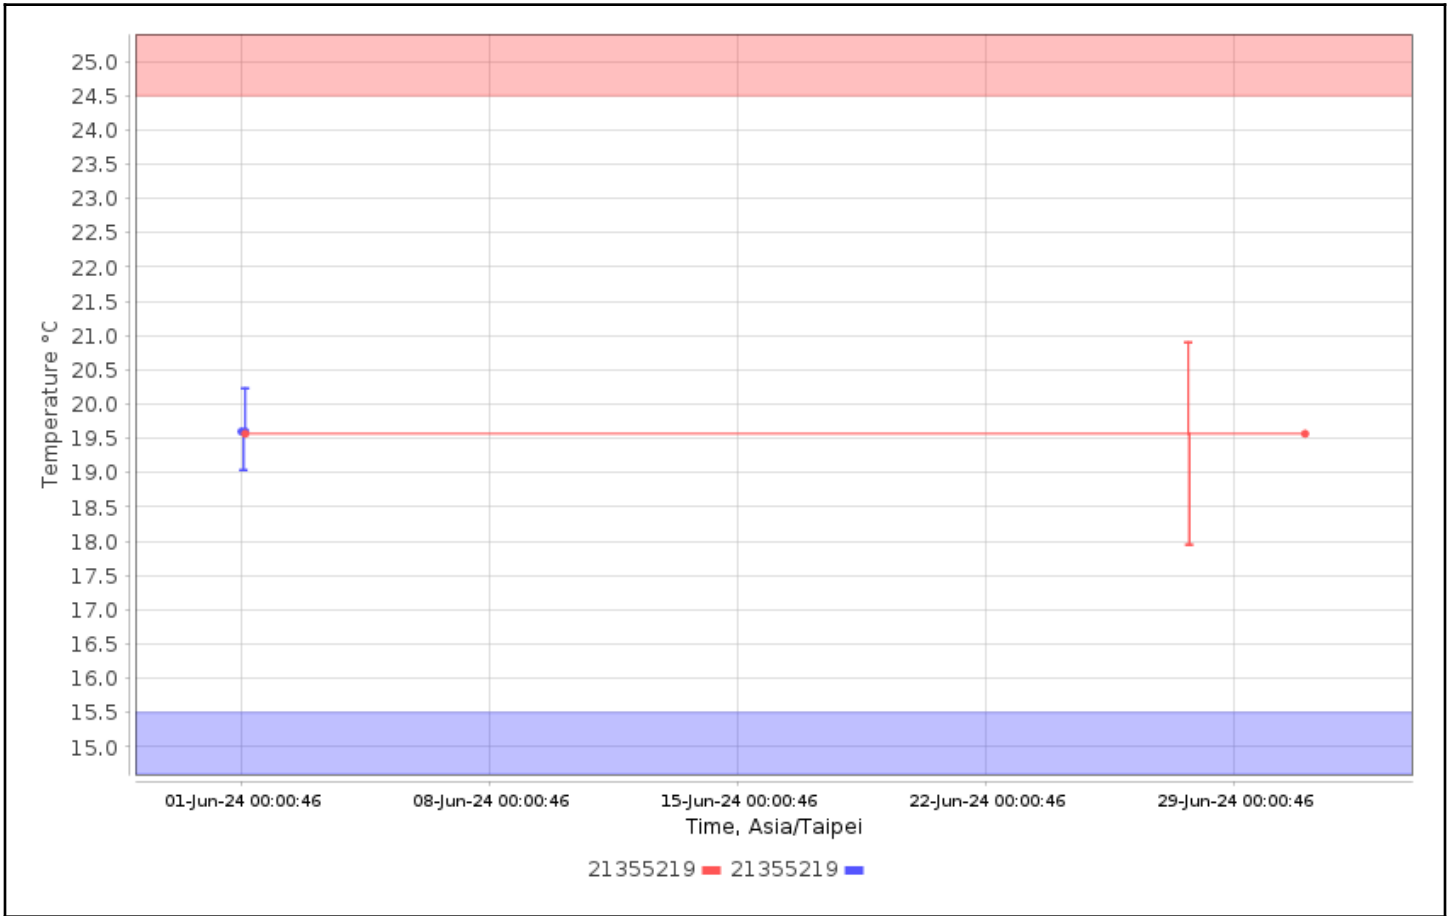

Configuration Names:

Device Types: All

Serial Numbers: 21355219

User Names:

Check for High Alarms: No

Check for Low Alarms: No

Roles:

Trip Info:

Dates: Config Since

Data Range: Between 01-Jun-2024 00:00:00 and 01-Jul-2024 00:00:00

Data Includes Segmented Loggers: No

Graphs - Asia/Taipei

Temperature Multi-Graph

Humidity Multi-Graph

Temperature Alarm Summary

No Data Found

Tabular Data - Temperature

Logger	Trip Information	Trip Length	Max, °C	Min, °C	Mean, °C	STD, °C	MKT, °C
21355219 21355219 CX450	Configured by: CX5000- 21024783	23d11h30m31s	20.23	19.04	19.60	0.34	19.60
21355219 21355219 CX450	Configured by: CX5000- 21024783	30d3s	20.90	17.95	19.57	0.34	19.57

Tabular Data - Humidity

Logger	Trip Information	Trip Length	Max, %	Min, %	Mean, %	STD, %
21355219 21355219 CX450	Configured by: CX5000- 21024783	23d11h30m31s	48.97	44.90	46.86	0.93
21355219 21355219 CX450	Configured by: CX5000- 21024783	30d3s	67.68	38.97	45.02	2.33