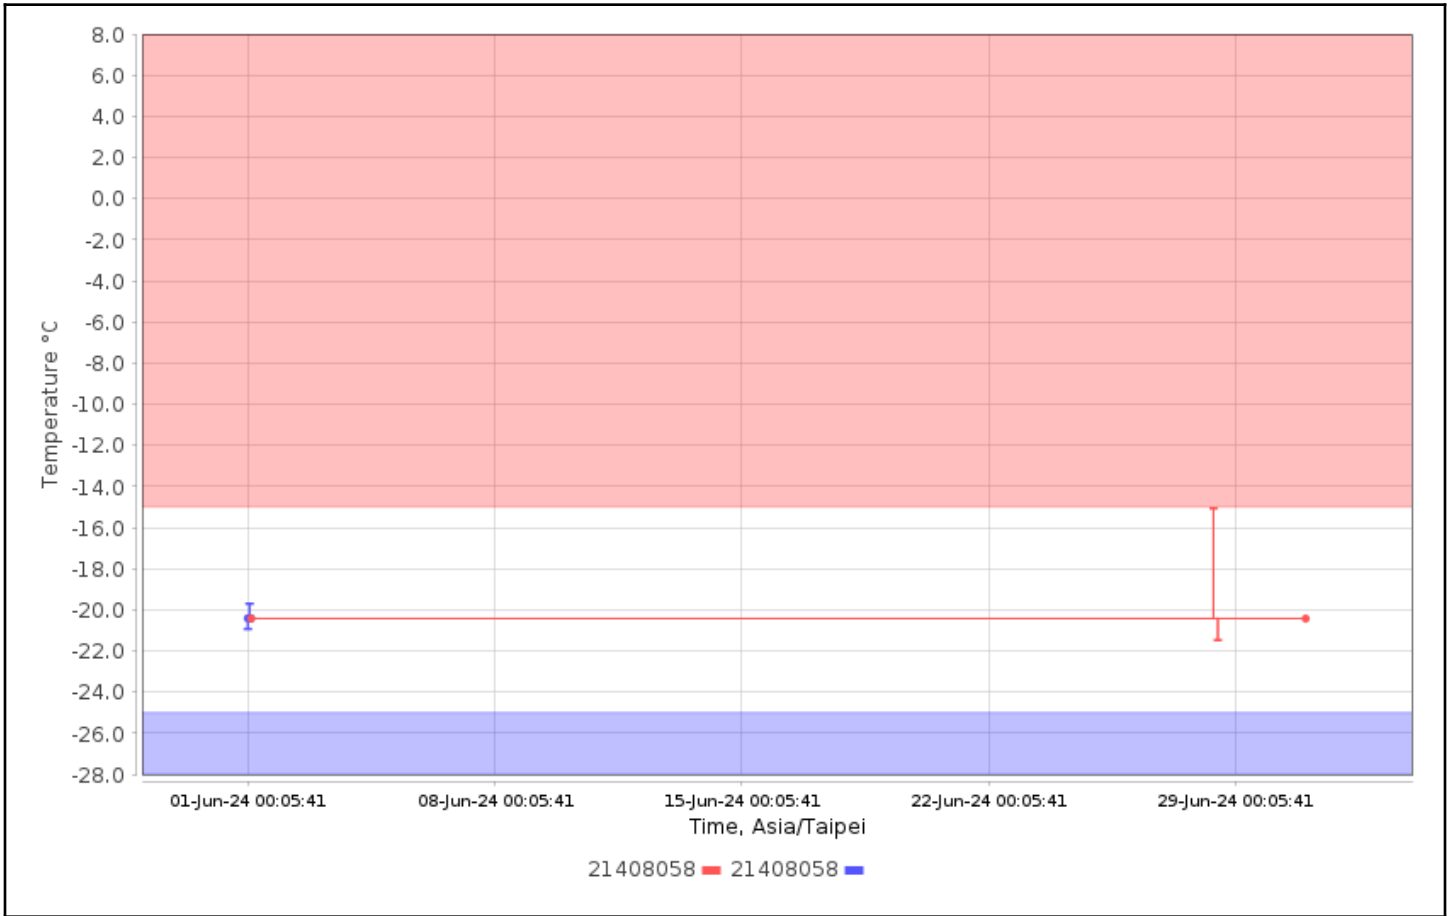

Configuration Names:

Device Types: All

Serial Numbers: 21408058

User Names:

Check for High Alarms: No

Check for Low Alarms: No

Roles:

Trip Info:

Dates: Config Since

Data Range: Between 01-Jun-2024 00:00:00 and 01-Jul-2024 00:00:00

Data Includes Segmented Loggers: No

Graphs - Asia/Taipei

Temperature Multi-Graph

Temperature Alarm Summary

No Data Found

Tabular Data - Temperature

Logger	Trip Information	Trip Length	Max, °C	Min, °C	Mean, °C	STD, °C	MKT, °C
21408058 21408058 CX402	Configured by: CX5000- 21024783	23d11h26m3s	-19.70	-20.93	-20.41	0.44	-20.41
21408058 21408058 CX402	Configured by: CX5000- 21024783	29d23h51m9s	-15.06	-21.47	-20.42	0.47	-20.42

Temperature Summary Statistics

Trip Info	Number of Loggers	Avg Length	Max Length	Min Length	Mean, °C	Std Dev, °C	Min, °C	Max, °C	MKT, °C	Time Above	Time Below
No Matching Value	2	26d17h38m36s	29d23h51m9s	23d11h26m3s	-20.42	0.47	-21.47	-15.06	-20.42	0	0