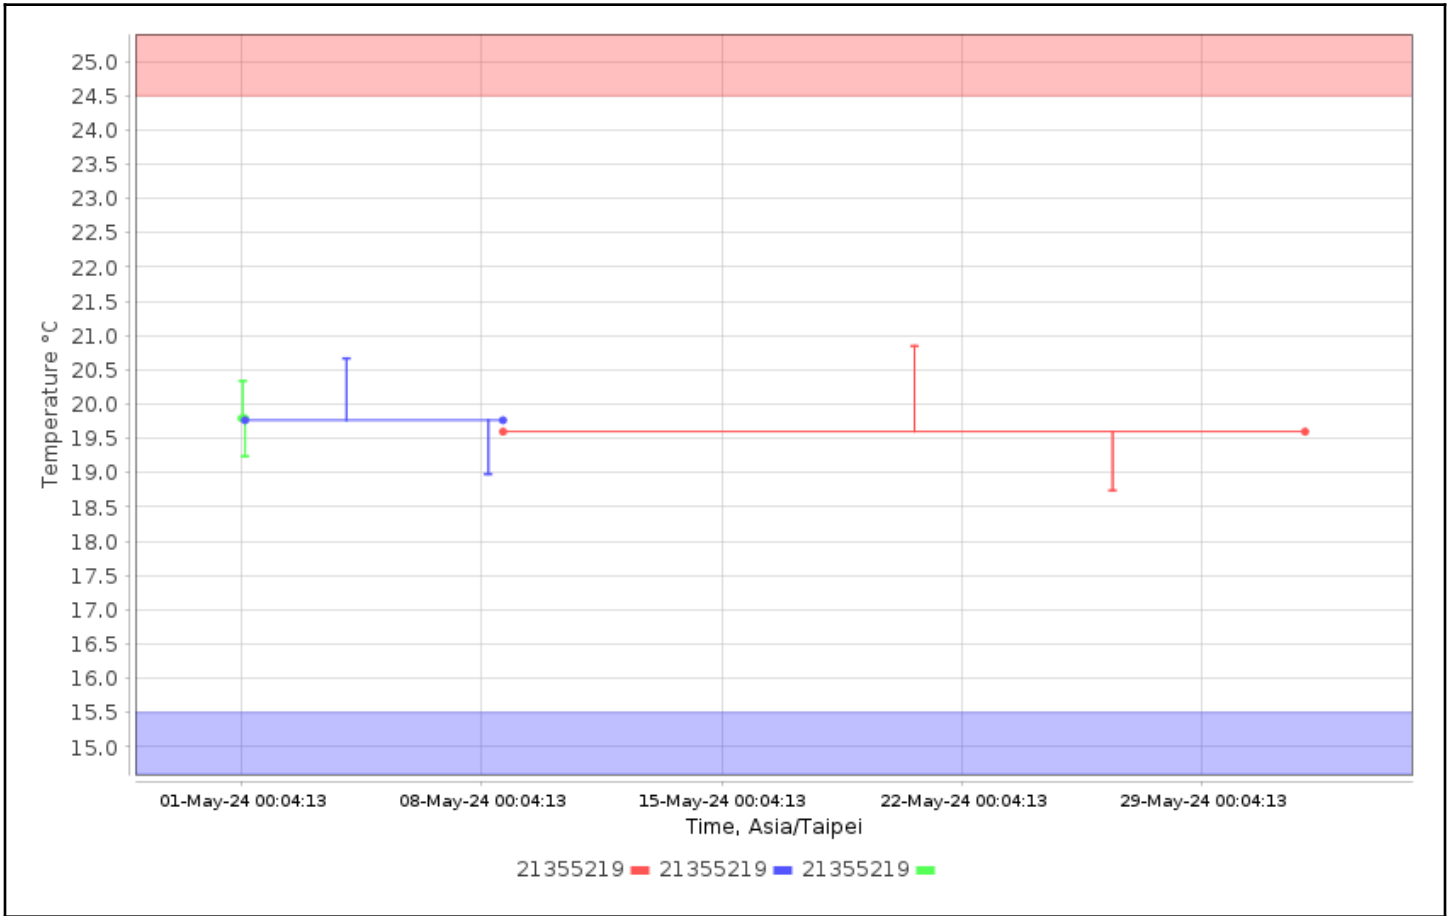

Configuration Names:

Device Types: All

Serial Numbers: 21355219

User Names:

Check for High Alarms: No

Check for Low Alarms: No

Roles:

Trip Info:

Dates: Config Since

Data Range: Between 01-May-2024 00:00:00 and 01-Jun-2024 00:00:00

Data Includes Segmented Loggers: No

Graphs - Asia/Taipei

Temperature Multi-Graph

Humidity Multi-Graph

Temperature Alarm Summary

No Data Found

Tabular Data - Temperature

Logger	Trip Information	Trip Length	Max, °C	Min, °C	Mean, °C	STD, °C	MKT, °C
21355219 21355219 CX450	Configured by: CX5000- 21024783	23d11h30m31s	20.85	18.74	19.60	0.35	19.60
21355219 21355219 CX450	Configured by: CX5000- 21024783	7d12h28m35s	20.67	18.98	19.77	0.31	19.77
21355219 21355219 CX450	Configured by: CX5000- 21024783	28d7h57m22s	20.34	19.24	19.80	0.32	19.79

Tabular Data - Humidity

Logger	Trip Information	Trip Length	Max, %	Min, %	Mean, %	STD, %
21355219 21355219 CX450	Configured by: CX5000- 21024783	23d11h30m31s	57.71	39.29	44.04	1.79
21355219 21355219 CX450	Configured by: CX5000- 21024783	7d12h28m35s	51.10	41.33	45.88	1.56
21355219 21355219 CX450	Configured by: CX5000- 21024783	28d7h57m22s	47.61	44.29	45.98	0.92