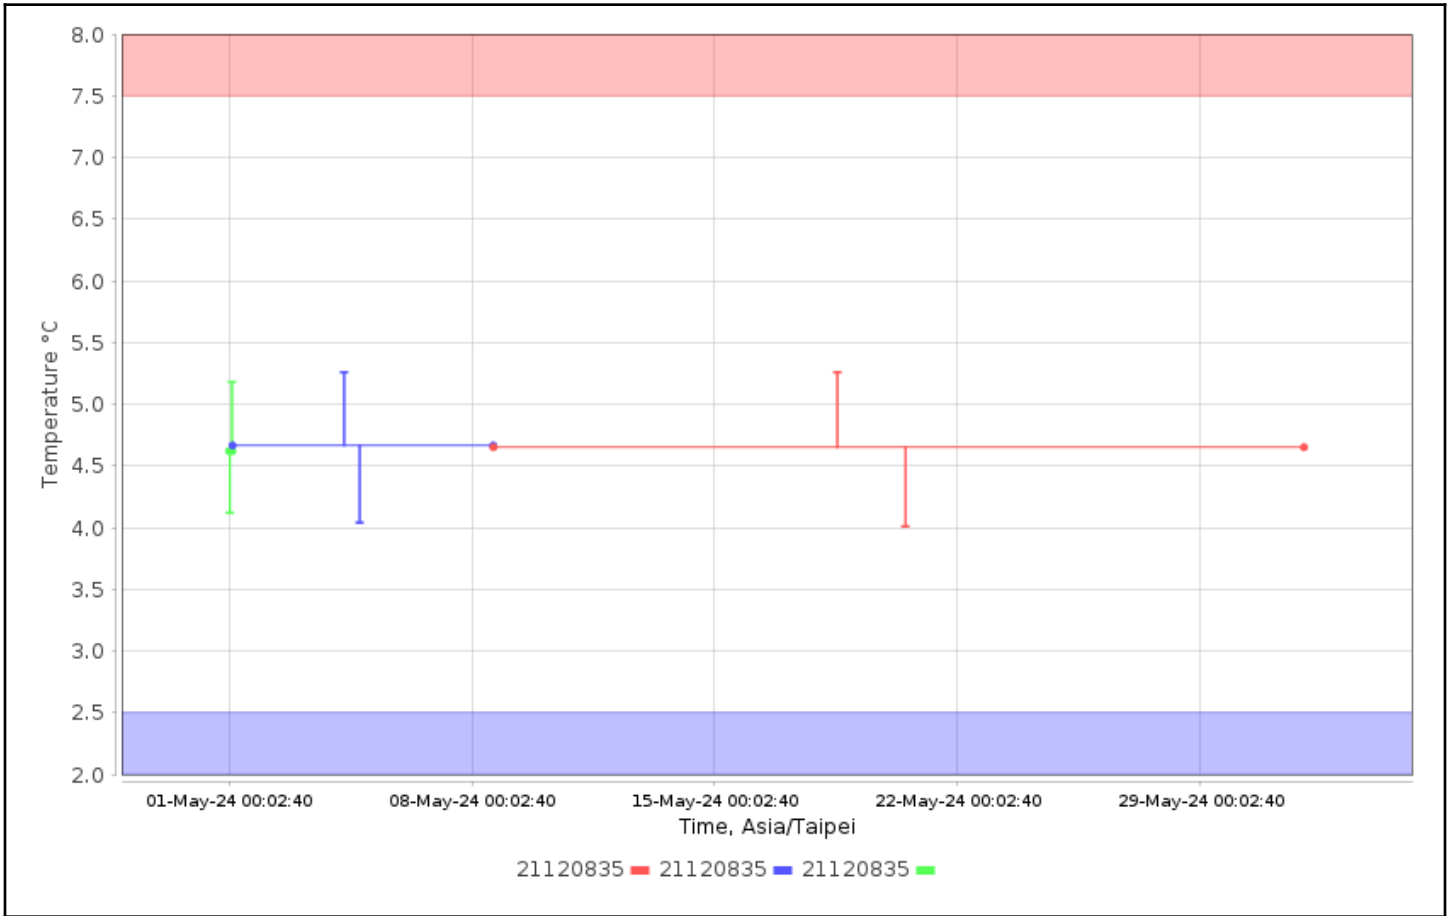

Configuration Names:

Device Types: All

Serial Numbers: 21120835

User Names:

Check for High Alarms: No

Check for Low Alarms: No

Roles:

Trip Info:

Dates: Config Since

Data Range: Between 01-May-2024 00:00:00 and 01-Jun-2024 00:00:00

Data Includes Segmented Loggers: No

Graphs - Asia/Taipei

Temperature Multi-Graph

Temperature Alarm Summary

No Data Found

Tabular Data - Temperature

Logger	Trip Information	Trip Length	Max, °C	Min, °C	Mean, °C	STD, °C	MKT, °C
21120835 21120835 CX402	Configured by: CX5000- 21024783	23d11h32m8s	5.26	4.01	4.65	0.39	4.65
21120835 21120835 CX402	Configured by: CX5000- 21024783	7d12h27m34s	5.26	4.04	4.67	0.39	4.67
21120835 21120835 CX402	Configured by: CX5000- 21024783	28d7h58m24s	5.18	4.12	4.62	0.40	4.62

Temperature Summary Statistics

Trip Info	Number of Loggers	Avg Length	Max Length	Min Length	Mean, °C	Std Dev, °C	Min, °C	Max, °C	MKT, °C	Time Above	Time Below
No Matching Value	3	19d18h39m22s	28d7h58m24s	7d12h27m34s	4.66	0.39	4.01	5.26	4.65	0	0