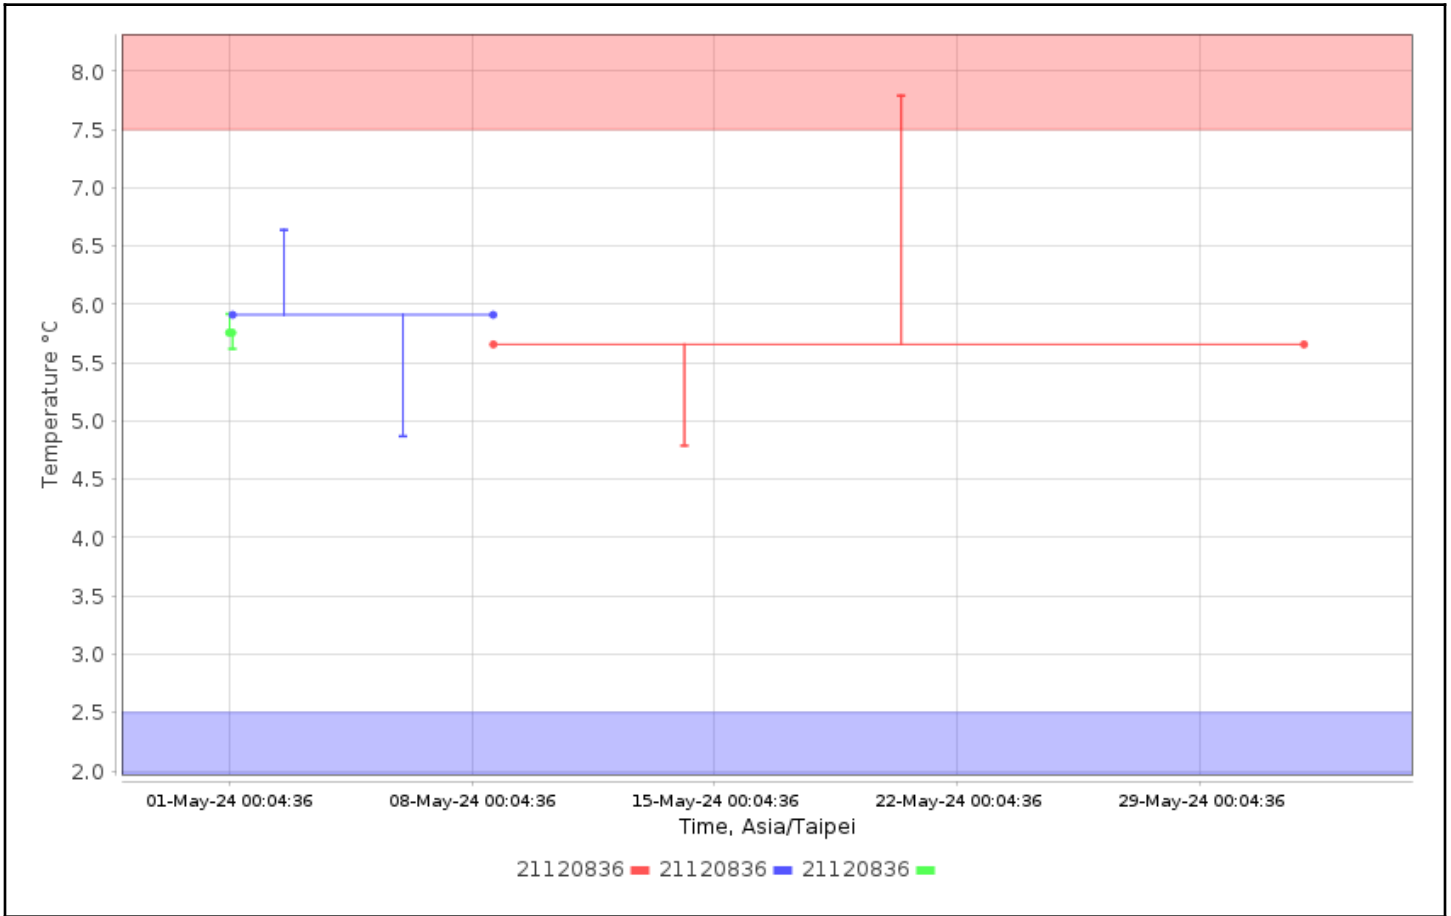

Graphs - Asia/Taipei

Temperature Multi-Graph

Temperature Alarm Summary

Alarm Type	Number Of Alarmed Loggers
Primary High	1
Primary Low	0
Primary High/Low	0
Probe Disconnect	0
Cloud High	0
Cloud Low	0
Cloud MKT High	0
Cloud MKT Low	0
Cloud Trip Length	0

Logger	User	Type	Out of Range Date	In Range Date	Duration	Max/Min, °C
21120836 21120836 CX402	CX5000-21024783 CX5000 21024783	High Alarm (Single Point)	20-May-2024 09:09:27	20-May-2024 09:19:27	10m	7.79

Logger	Configuration Date	Total Duration - Logger Alarms	Total Duration - Cloud Alarms
21120836 21120836 CX402	08-May-2024 14:59:26	10m	--