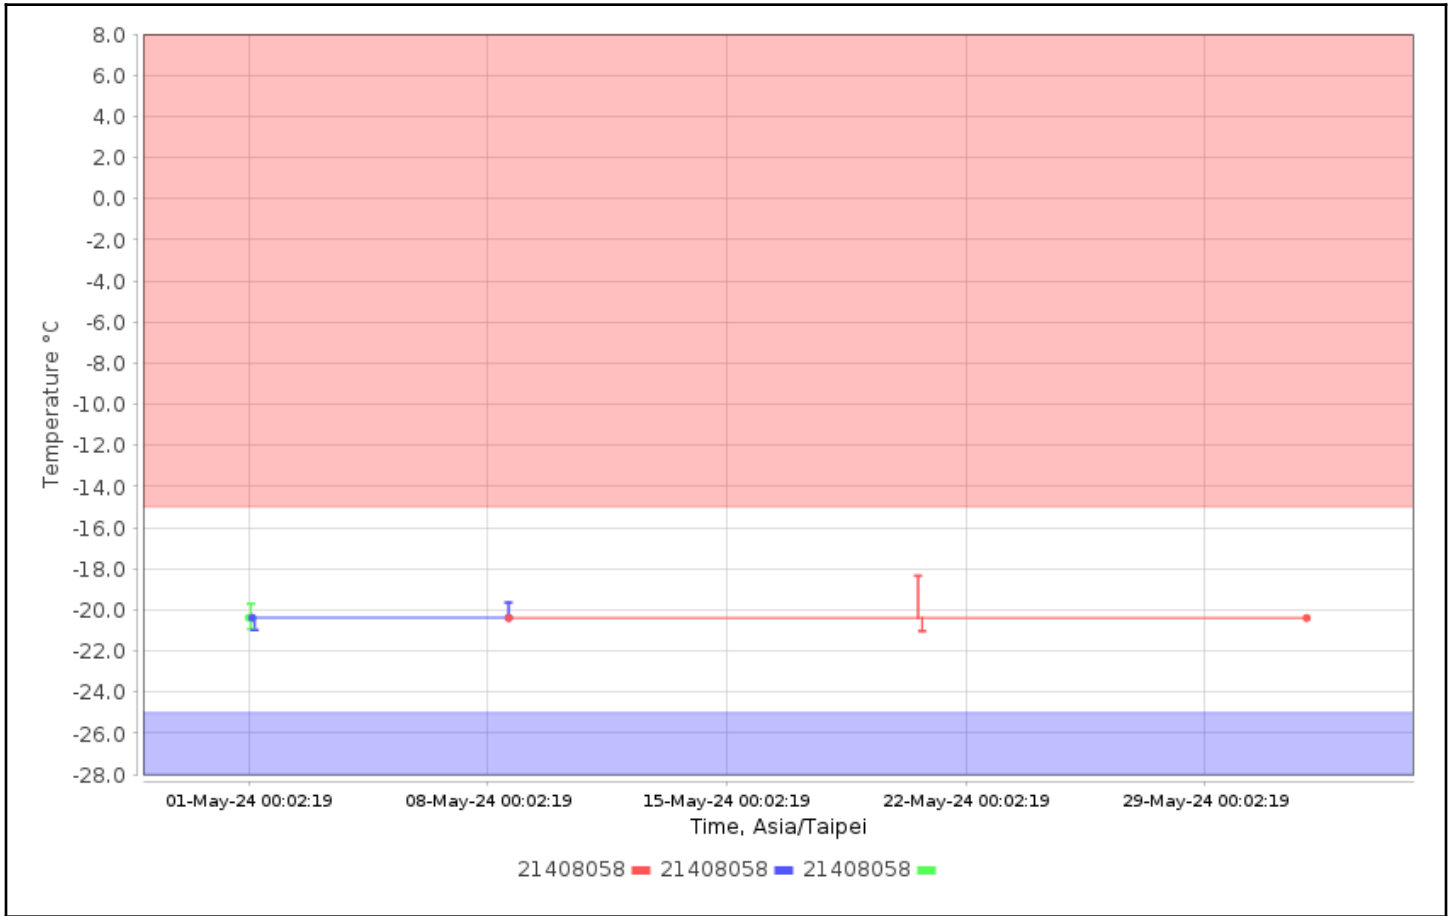

Configuration Names:

Device Types: All

Serial Numbers: 21408058

User Names:

Check for High Alarms: No

Check for Low Alarms: No

Roles:

Trip Info:

Dates: Config Since

Data Range: Between 01-May-2024 00:00:00 and 01-Jun-2024 00:00:00

Data Includes Segmented Loggers: No

Graphs - Asia/Taipei

Temperature Multi-Graph

Temperature Alarm Summary

No Data Found

Tabular Data - Temperature

Logger	Trip Information	Trip Length	Max, °C	Min, °C	Mean, °C	STD, °C	MKT, °C
21408058 21408058 CX402	Configured by: CX5000- 21024783	7d12h22m7s	-19.65	-20.98	-20.38	0.44	-20.39
21408058 21408058 CX402	Configured by: CX5000- 21024783	28d7h47m17s	-19.70	-20.93	-20.38	0.43	-20.38
21408058 21408058 CX402	Configured by: CX5000- 21024783	23d11h26m3s	-18.34	-21.03	-20.40	0.44	-20.40

Temperature Summary Statistics

Trip Info	Number of Loggers	Avg Length	Max Length	Min Length	Mean, °C	Std Dev, °C	Min, °C	Max, °C	MKT, °C	Time Above	Time Below
No Matching Value	3	19d18h31m49s	28d7h47m17s	7d12h22m7s	-20.39	0.44	-21.03	-18.34	-20.39	0	0