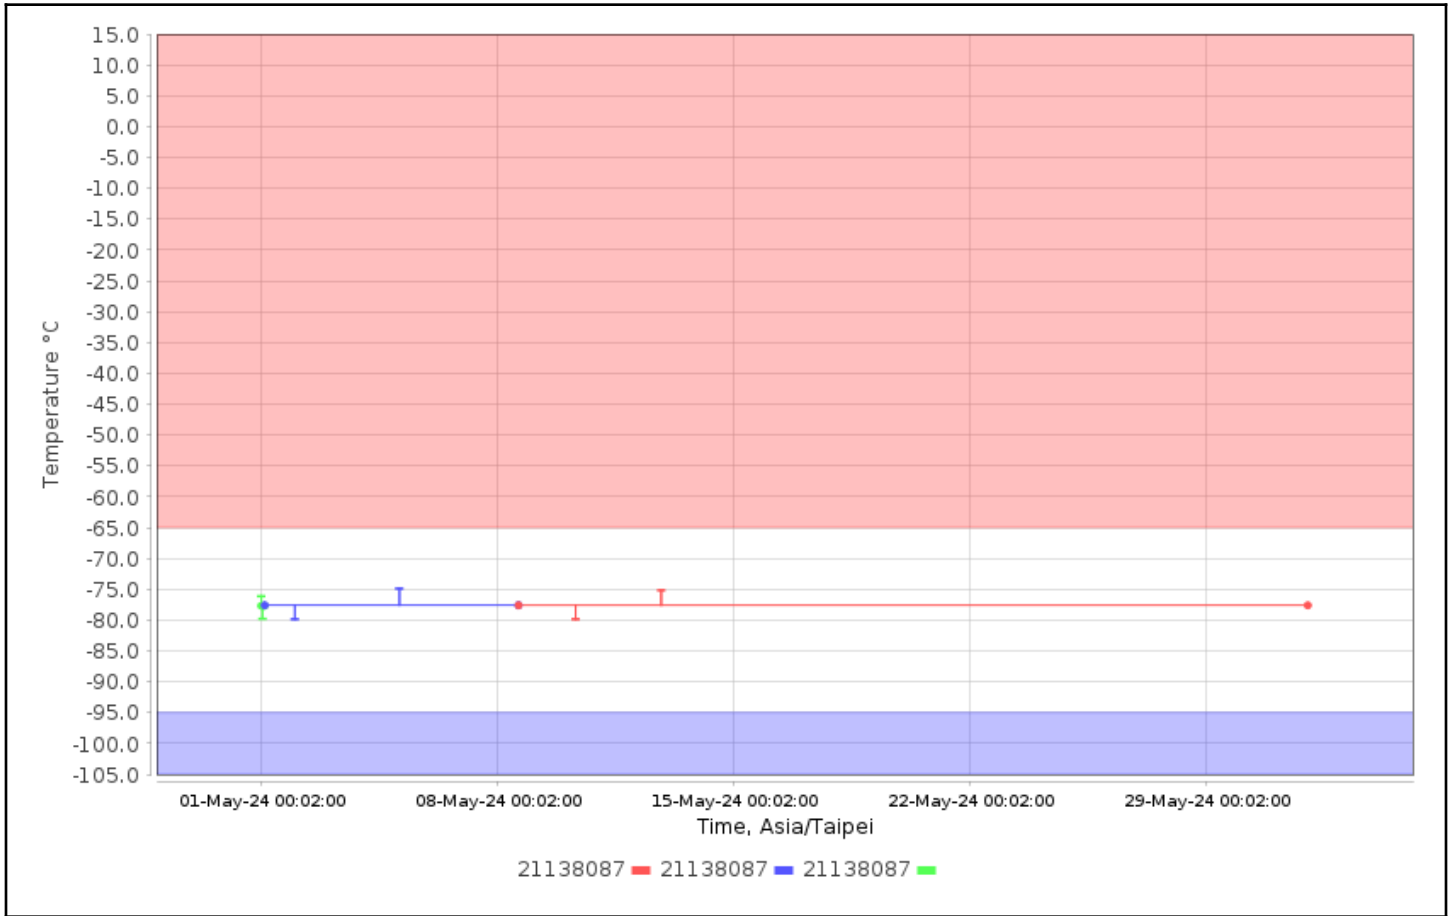

Graphs - Asia/Taipei

Temperature Multi-Graph