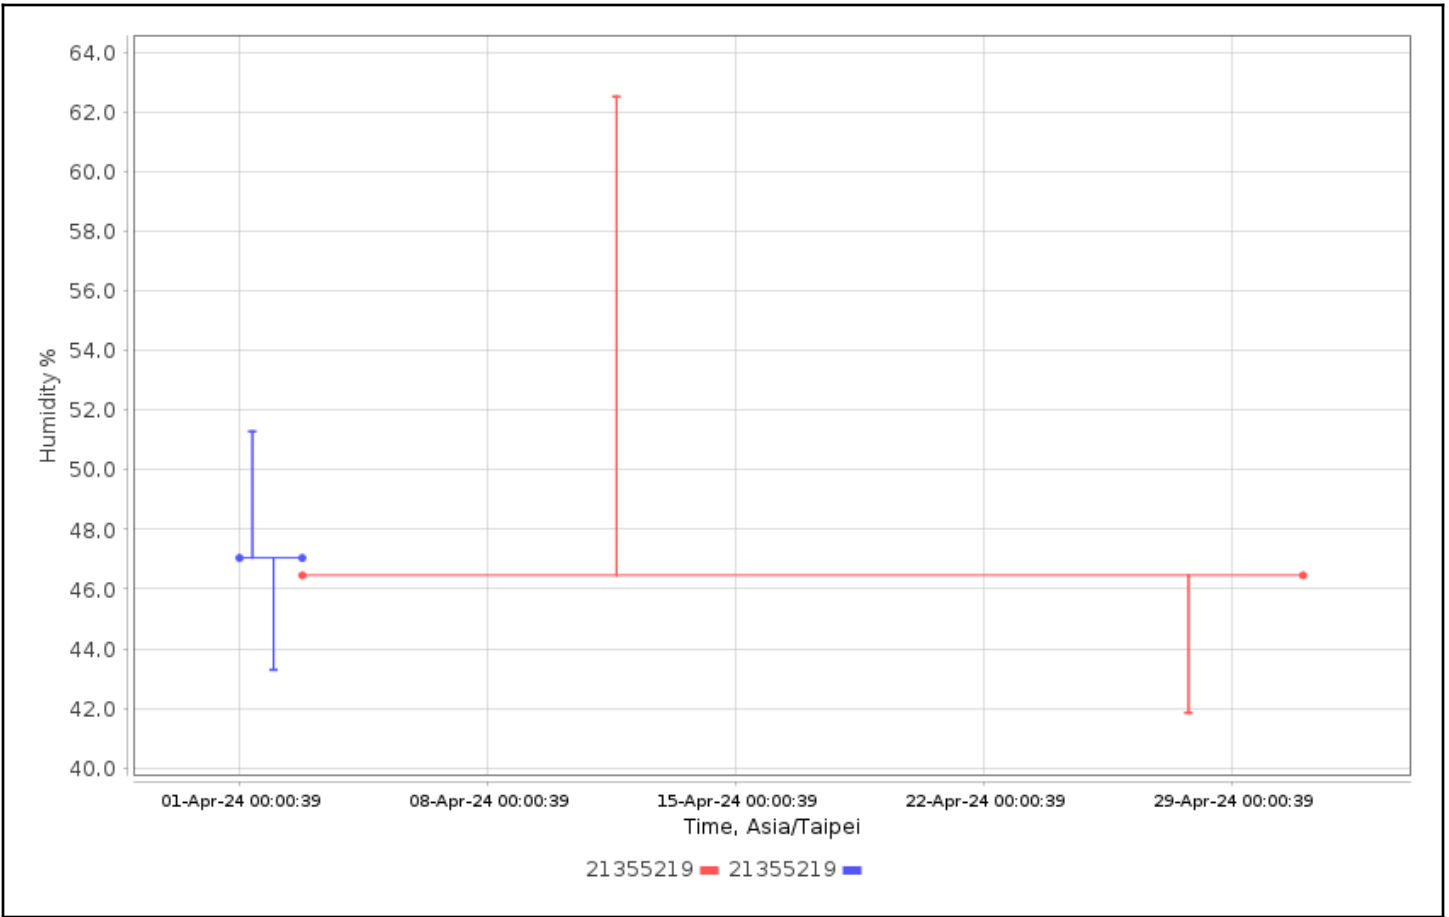

Dates: Config Since

Data Range: Between 01-Apr-2024 00:00:00 and 01-May-2024 00:00:00

Data Includes Segmented Loggers: No

Graphs - Asia/Taipei

Temperature Multi-Graph

Humidity Multi-Graph

Temperature Alarm Summary

No Data Found

Tabular Data - Temperature

Logger	Trip Information	Trip Length	Max, °C	Min, °C	Mean, °C	STD, °C	MKT, °C
21355219 21355219 CX450	Configured by: CX5000- 21024783	19d6h42m55s	20.50	18.97	19.71	0.31	19.71
21355219 21355219 CX450	Configured by: CX5000- 21024783	28d7h57m22s	20.60	18.92	19.69	0.32	19.69

Tabular Data - Humidity

Logger	Trip Information	Trip Length	Max, %	Min, %	Mean, %	STD, %
21355219 21355219 CX450	Configured by: CX5000- 21024783	19d6h42m55s	51.29	43.29	47.05	1.58
21355219 21355219 CX450	Configured by: CX5000- 21024783	28d7h57m22s	62.52	41.85	46.46	1.60

Temperature Summary Statistics

Trip Info	Number of Loggers	Avg Length	Max Length	Min Length	Mean, °C	Std Dev, °C	Min, °C	Max, °C	MKT, °C	Time Above	Time Below
No Matching Value	2	23d19h20m8s	28d7h57m22s	19d6h42m55s	19.69	0.32	18.92	20.60	19.69	0	0