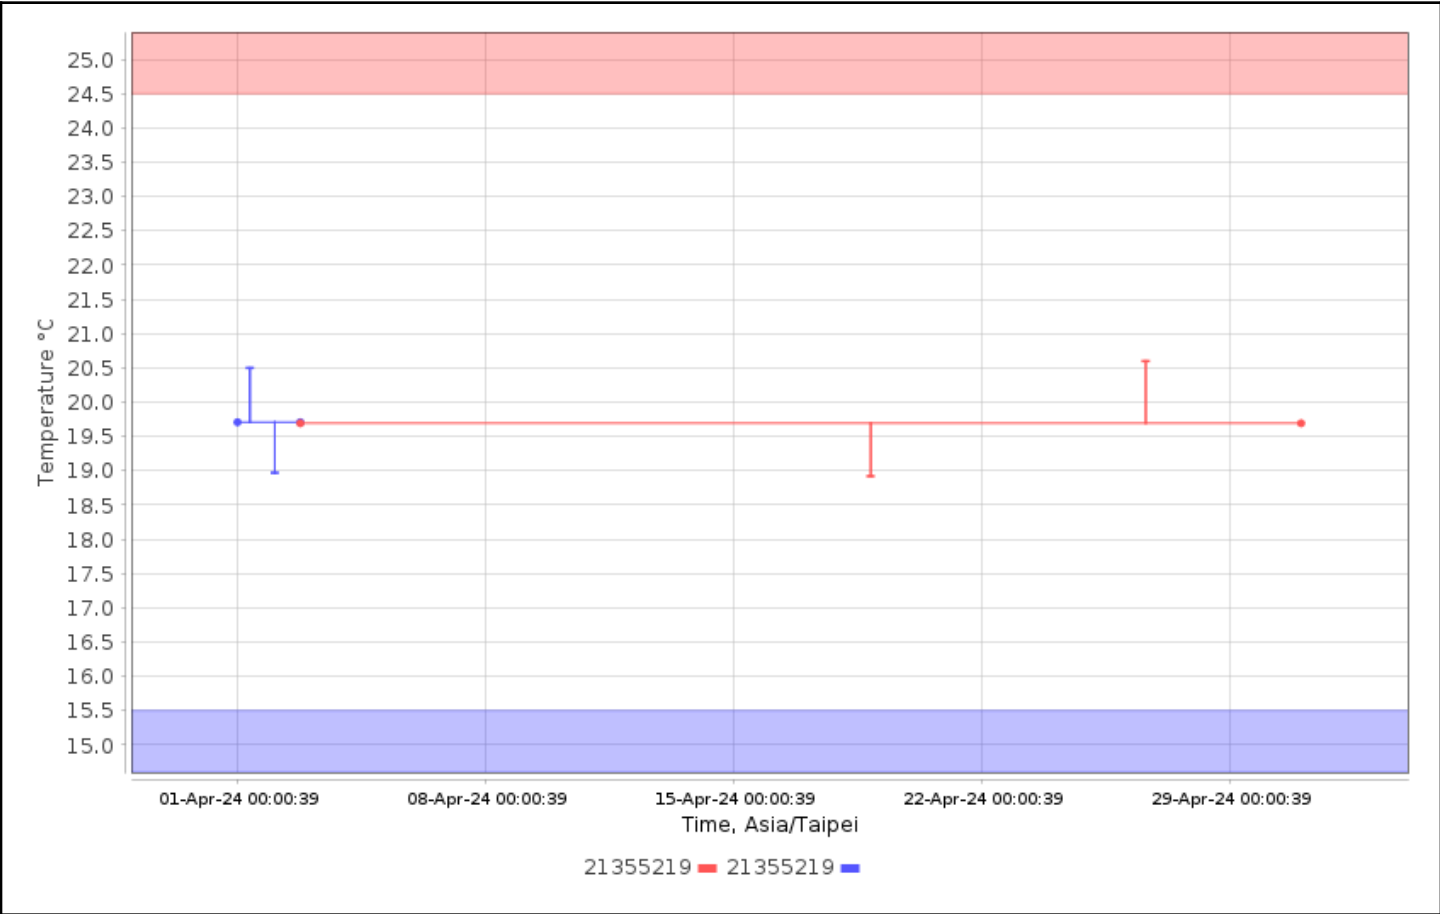

Configuration Names:

Device Types: All

Serial Numbers: 21355219

User Names:

Check for High Alarms: No

Check for Low Alarms: No

Roles:

Trip Info:

Dates: Config Since

Data Range: Between 01-Apr-2024 00:00:00 and 01-May-2024 00:00:00

Data Includes Segmented Loggers: No

Graphs - Asia/Taipei

Temperature Multi-Graph

Humidity Multi-Graph

Temperature Alarm Summary

No Data Found

Tabular Data - Temperature

Logger	Trip Information	Trip Length	Max, °C	Min, °C	Mean, °C	STD, °C	MKT, °C
21355219 21355219 CX450	Configured by: CX5000- 21024783	19d6h42m55s	20.50	18.97	19.71	0.31	19.71
21355219 21355219 CX450	Configured by: CX5000- 21024783	28d7h57m22s	20.60	18.92	19.69	0.32	19.69

Tabular Data - Humidity

Logger	Trip Information	Trip Length	Max, %	Min, %	Mean, %	STD, %
21355219 21355219 CX450	Configured by: CX5000- 21024783	19d6h42m55s	51.29	43.29	47.05	1.58
21355219 21355219 CX450	Configured by: CX5000- 21024783	28d7h57m22s	62.52	41.85	46.46	1.60