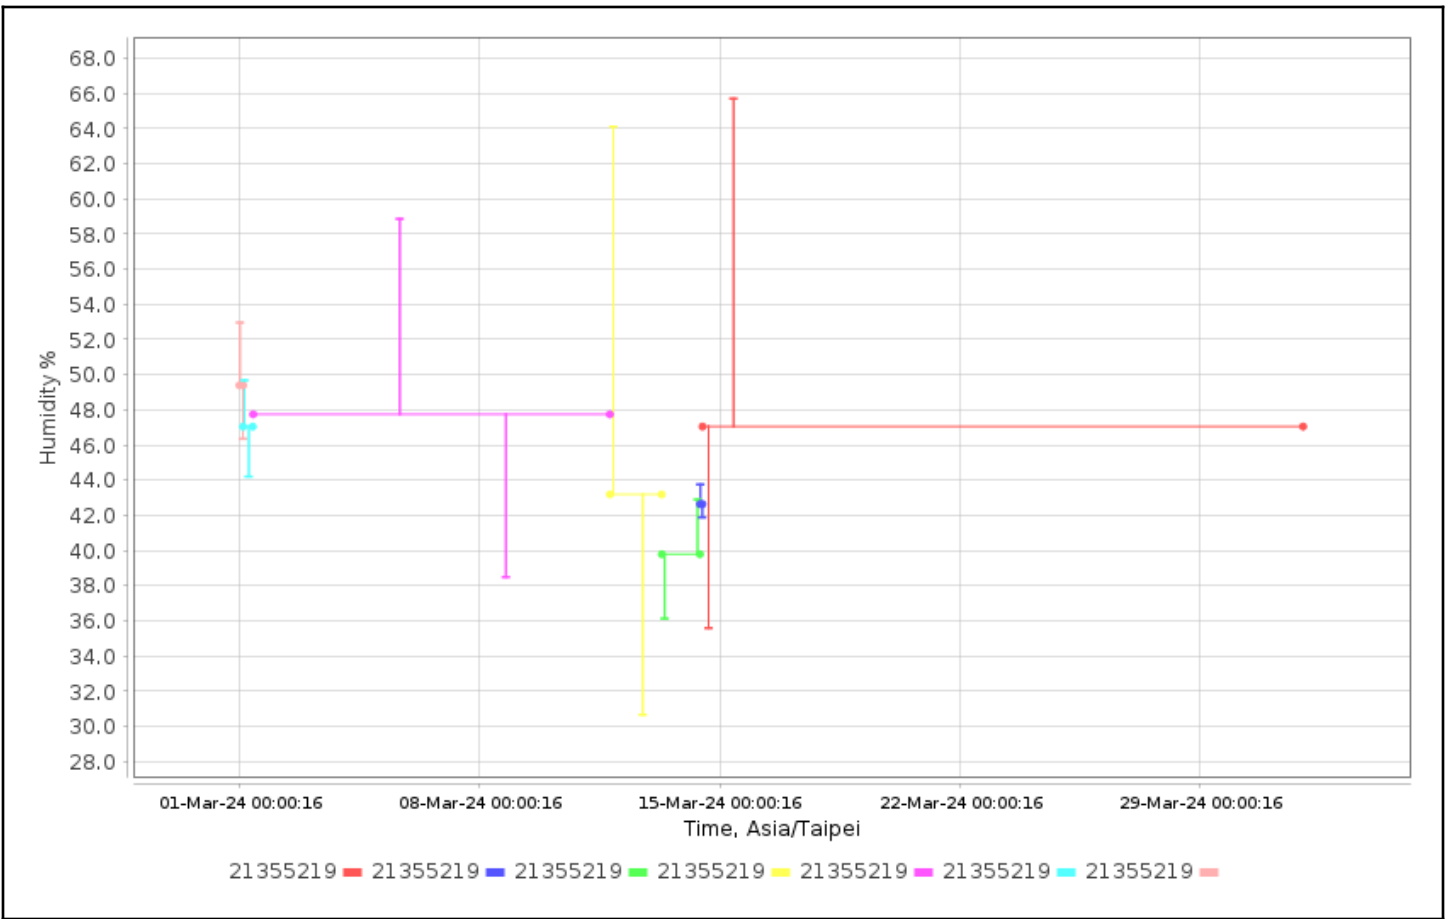

Dates: Config Since

Data Range: Between 01-Mar-2024 00:00:00 and 01-Apr-2024 00:00:00

Data Includes Segmented Loggers: No

Graphs - Asia/Taipei

Temperature Multi-Graph

Humidity Multi-Graph

Temperature Alarm Summary

Alarm Type	Number Of Alarmed Loggers
Primary High	9
Primary Low	22
Primary High/Low	0
Probe Disconnect	0
Cloud High	0
Cloud Low	0
Cloud MKT High	0
Cloud MKT Low	0
Cloud Trip Length	0

Logger	User	Type	Out of Range Date	In Range Date	Duration	Max/Min, °C
21355219 21355219 CX450	CX5000-21024783 CX5000 21024783	High Alarm (Single Point)	12-Mar-2024 00:03:03	12-Mar-2024 00:38:03	35m	24.83
21355219 21355219 CX450	CX5000-21024783 CX5000 21024783	High Alarm (Single Point)	12-Mar-2024 00:53:03	12-Mar-2024 01:03:03	10m	24.80
21355219 21355219 CX450	CX5000-21024783 CX5000 21024783	High Alarm (Single Point)	12-Mar-2024 01:13:03	12-Mar-2024 01:33:03	20m	24.81
21355219 21355219 CX450	CX5000-21024783 CX5000 21024783	High Alarm (Single Point)	12-Mar-2024 01:38:03	12-Mar-2024 01:53:03	15m	25.12
21355219 21355219 CX450	CX5000-21024783 CX5000 21024783	High Alarm (Single Point)	12-Mar-2024 01:58:03	12-Mar-2024 02:28:03	30m	25.33
21355219 21355219 CX450	CX5000-21024783 CX5000 21024783	High Alarm (Single Point)	12-Mar-2024 02:33:03	--	28h45m	27.19
21355219 21355219 CX450	CX5000-21024783 CX5000 21024783	High Alarm (Single Point)	13-Mar-2024 07:22:52	--	26h40m	27.04
21355219 21355219 CX450	CX5000-21024783 CX5000 21024783	High Alarm (Single Point)	14-Mar-2024 10:07:53	--	1h40m	26.78