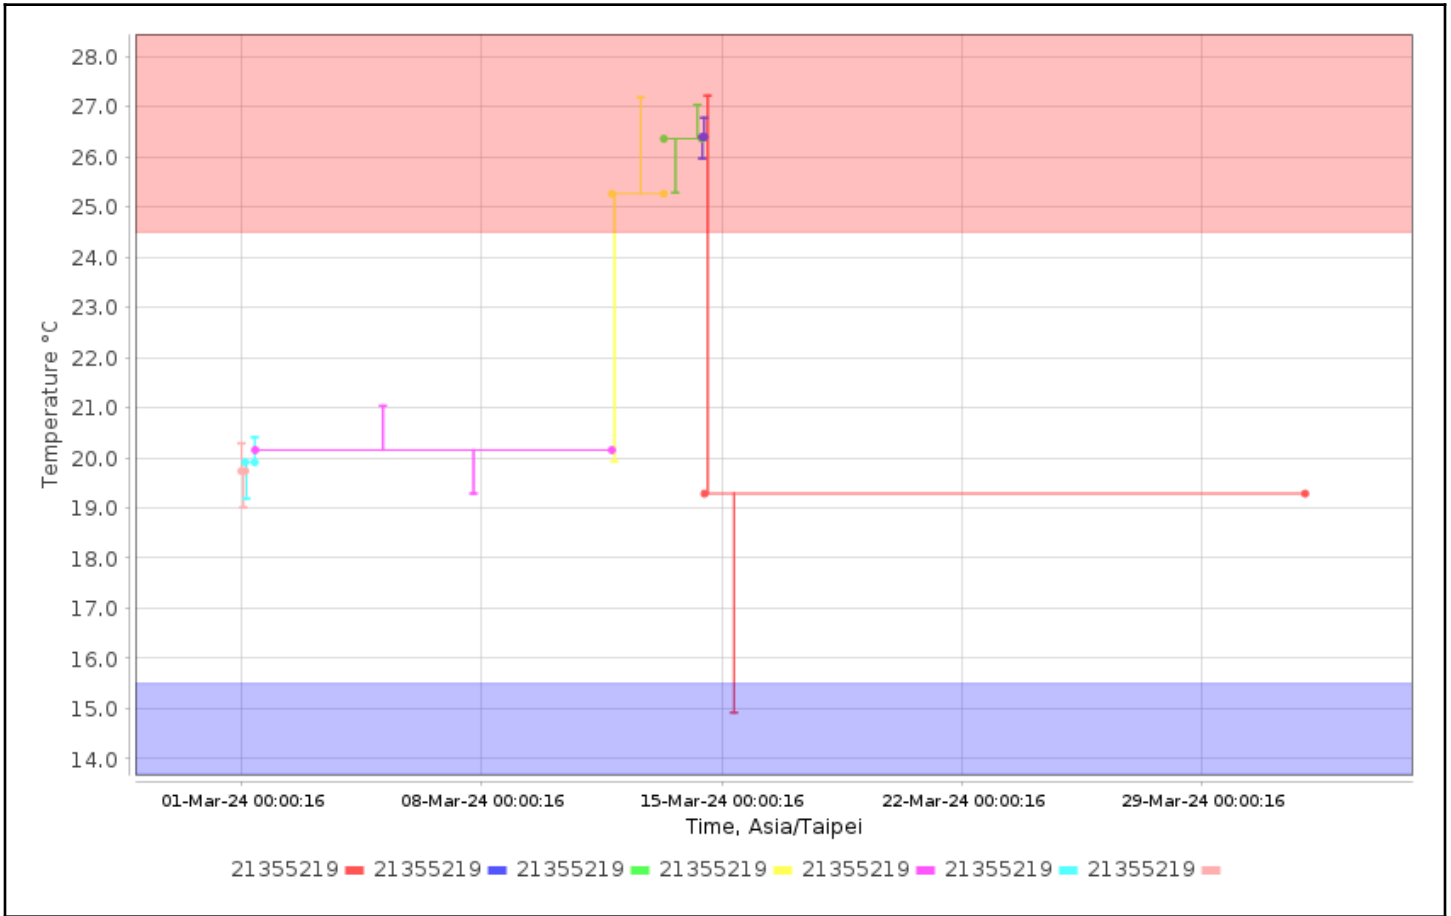

Configuration Names:

Device Types: All

Serial Numbers: 21355219

User Names:

Check for High Alarms: No

Check for Low Alarms: No

Roles:

Trip Info:

Dates: Config Since

Data Range: Between 01-Mar-2024 00:00:00 and 01-Apr-2024 00:00:00

Data Includes Segmented Loggers: No

Graphs - Asia/Taipei

Temperature Multi-Graph

Humidity Multi-Graph

Temperature Alarm Summary

Alarm Type	Number Of Alarmed Loggers
Primary High	9
Primary Low	22
Primary High/Low	0
Probe Disconnect	0
Cloud High	0
Cloud Low	0
Cloud MKT High	0
Cloud MKT Low	0
Cloud Trip Length	0

Logger	User	Type	Out of Range Date	In Range Date	Duration	Max/Min, °C
21355219 21355219 CX450	CX5000-21024783 CX5000 21024783	High Alarm (Single Point)	12-Mar-2024 00:03:03	12-Mar-2024 00:38:03	35m	24.83
21355219 21355219 CX450	CX5000-21024783 CX5000 21024783	High Alarm (Single Point)	12-Mar-2024 00:53:03	12-Mar-2024 01:03:03	10m	24.80
21355219 21355219 CX450	CX5000-21024783 CX5000 21024783	High Alarm (Single Point)	12-Mar-2024 01:13:03	12-Mar-2024 01:33:03	20m	24.81
21355219 21355219 CX450	CX5000-21024783 CX5000 21024783	High Alarm (Single Point)	12-Mar-2024 01:38:03	12-Mar-2024 01:53:03	15m	25.12
21355219 21355219 CX450	CX5000-21024783 CX5000 21024783	High Alarm (Single Point)	12-Mar-2024 01:58:03	12-Mar-2024 02:28:03	30m	25.33
21355219 21355219 CX450	CX5000-21024783 CX5000 21024783	High Alarm (Single Point)	12-Mar-2024 02:33:03	--	28h45m	27.19
21355219 21355219 CX450	CX5000-21024783 CX5000 21024783	High Alarm (Single Point)	13-Mar-2024 07:22:52	--	26h40m	27.04
21355219 21355219 CX450	CX5000-21024783 CX5000 21024783	High Alarm (Single Point)	14-Mar-2024 10:07:53	--	1h40m	26.78