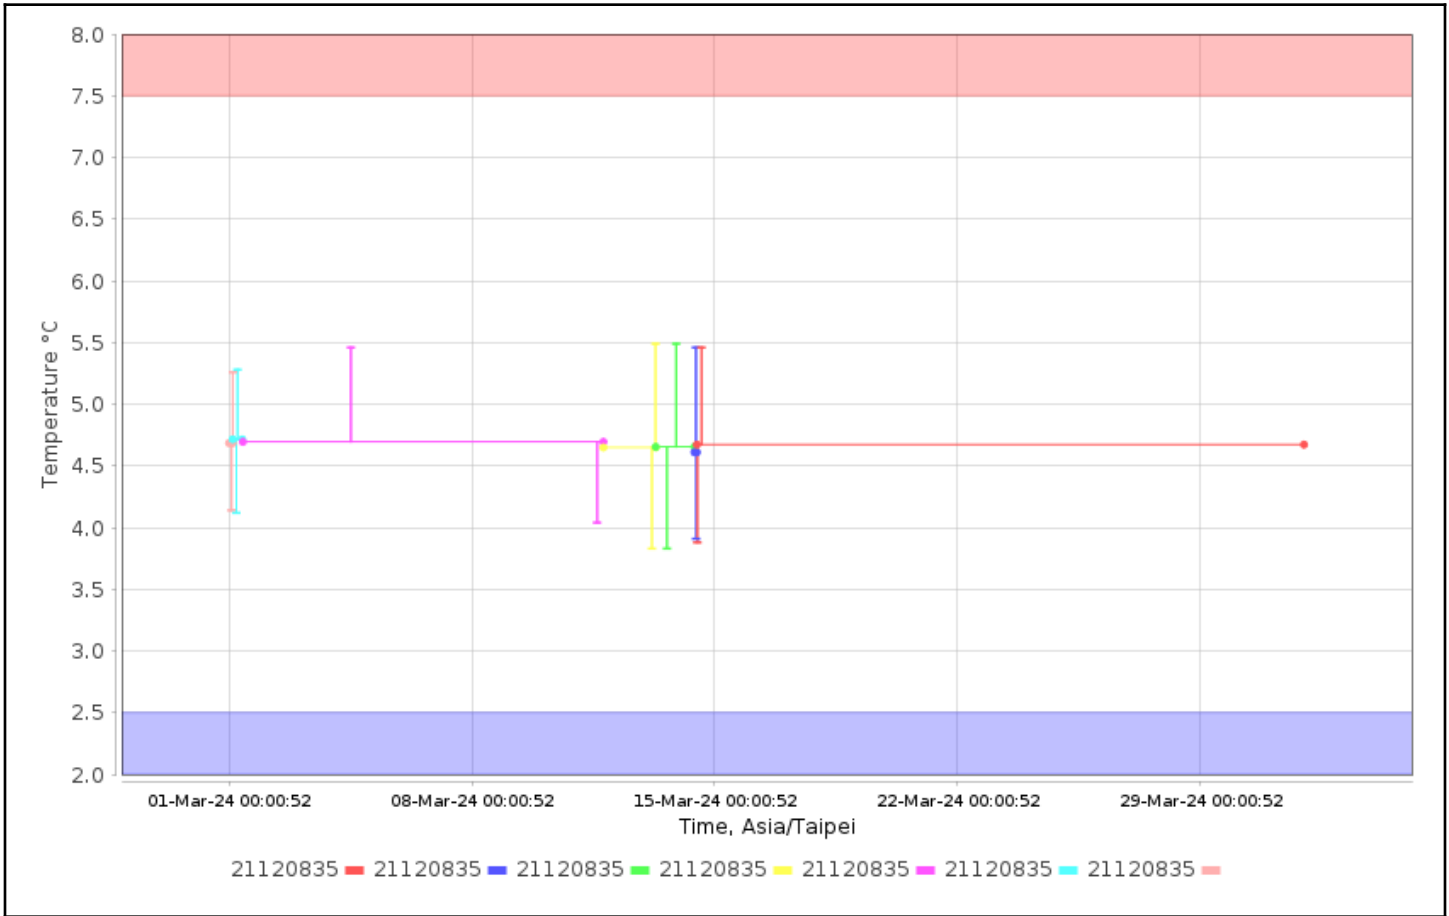

Configuration Names:

Device Types: All

Serial Numbers: 21120835

User Names:

Check for High Alarms: No

Check for Low Alarms: No

Roles:

Trip Info:

Dates: Config Since

Data Range: Between 01-Mar-2024 00:00:00 and 01-Apr-2024 00:00:00

Data Includes Segmented Loggers: No

Graphs - Asia/Taipei

Temperature Multi-Graph

Temperature Alarm Summary

No Data Found

Tabular Data - Temperature

Logger	Trip Information	Trip Length	Max, °C	Min, °C	Mean, °C	STD, °C	MKT, °C
21120835 21120835 CX402	Configured by: wang.pingyu@tzuchi.com.tw	10d9h30m9s	5.46	4.04	4.70	0.40	4.69
21120835 21120835 CX402	Configured by: CX5000- 21024783	7h5m45s	5.28	4.12	4.72	0.40	4.72
21120835 21120835 CX402	Configured by: CX5000- 21024783	1h42m38s	5.46	3.91	4.61	0.54	4.61
21120835 21120835 CX402	Configured by: CX5000- 21024783	1d2h43m14s	5.49	3.83	4.65	0.56	4.65
21120835 21120835 CX402	Configured by: CX5000- 21024783	17d14h40m41s	5.46	3.88	4.67	0.38	4.67
21120835 21120835 CX402	Configured by: CX5000- 21024783	29d3s	5.26	4.14	4.68	0.42	4.68
21120835 21120835 CX402	Configured by: CX5000- 21024783	1d12h16m34s	5.49	3.83	4.65	0.53	4.65

Temperature Summary Statistics

Trip Info	Number of Loggers	Avg Length	Max Length	Min Length	Mean, °C	Std Dev, °C	Min, °C	Max, °C	MKT, °C	Time Above	Time Below
No Matching Value	7	8d13h42m 43s	29d3s	1h42m38s	4.68	0.40	3.83	5.49	4.68	0	0