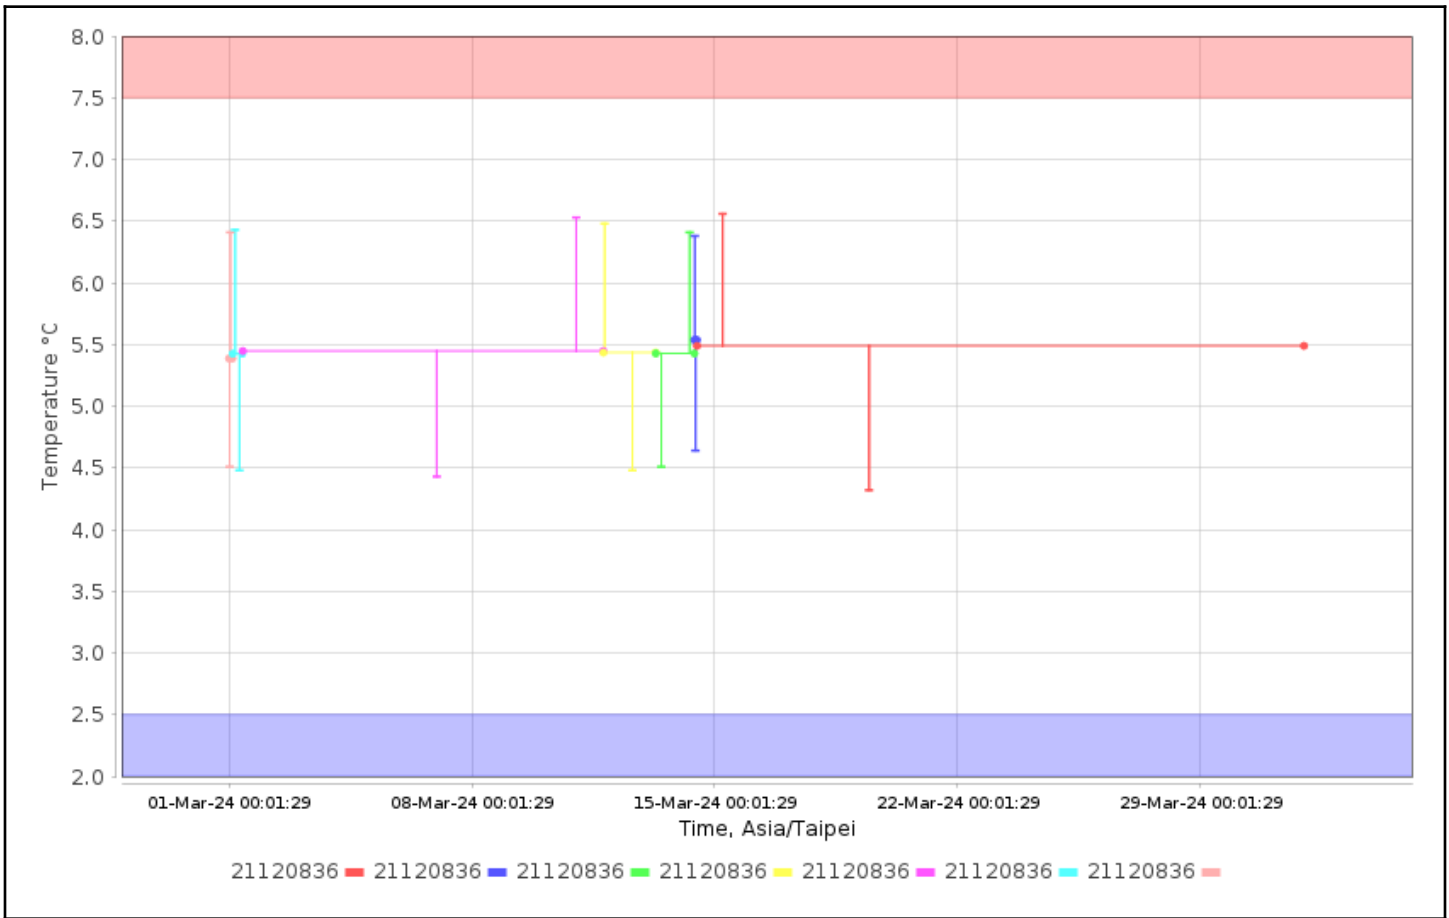

Configuration Names:

Device Types: All

Serial Numbers: 21120836

User Names:

Check for High Alarms: No

Check for Low Alarms: No

Roles:

Trip Info:

Dates: Config Since

Data Range: Between 01-Mar-2024 00:00:00 and 01-Apr-2024 00:00:00

Data Includes Segmented Loggers: No

Graphs - Asia/Taipei

Temperature Multi-Graph

Temperature Alarm Summary

No Data Found

Tabular Data - Temperature

Logger	Trip Information	Trip Length	Max, °C	Min, °C	Mean, °C	STD, °C	MKT, °C
21120836 21120836 CX402	Configured by: CX5000- 21024783	1h46m50s	6.38	4.64	5.54	0.65	5.54
21120836 21120836 CX402	Configured by: CX5000- 21024783	6h58m55s	6.43	4.48	5.43	0.68	5.42
21120836 21120836 CX402	Configured by: CX5000- 21024783	1d2h43m13s	6.41	4.51	5.43	0.64	5.43
21120836 21120836 CX402	Configured by: CX5000- 21024783	17d14h34m33s	6.56	4.32	5.49	0.67	5.49
21120836 21120836 CX402	Configured by: CX5000- 21024783	28d23h58m47s	6.41	4.51	5.39	0.68	5.39
21120836 21120836 CX402	Configured by: CX5000- 21024783	1d12h18m7s	6.48	4.48	5.43	0.65	5.43
21120836 21120836 CX402	Configured by: wang.pingyu@tzuchi.com.tw	10d9h34m47s	6.53	4.43	5.45	0.67	5.45

Temperature Summary Statistics

Trip Info	Number of Loggers	Avg Length	Max Length	Min Length	Mean, °C	Std Dev, °C	Min, °C	Max, °C	MKT, °C	Time Above	Time Below
No Matching Value	7	8d13h42m 10s	28d23h58 m47s	1h46m50s	5.47	0.67	4.32	6.56	5.47	0	0