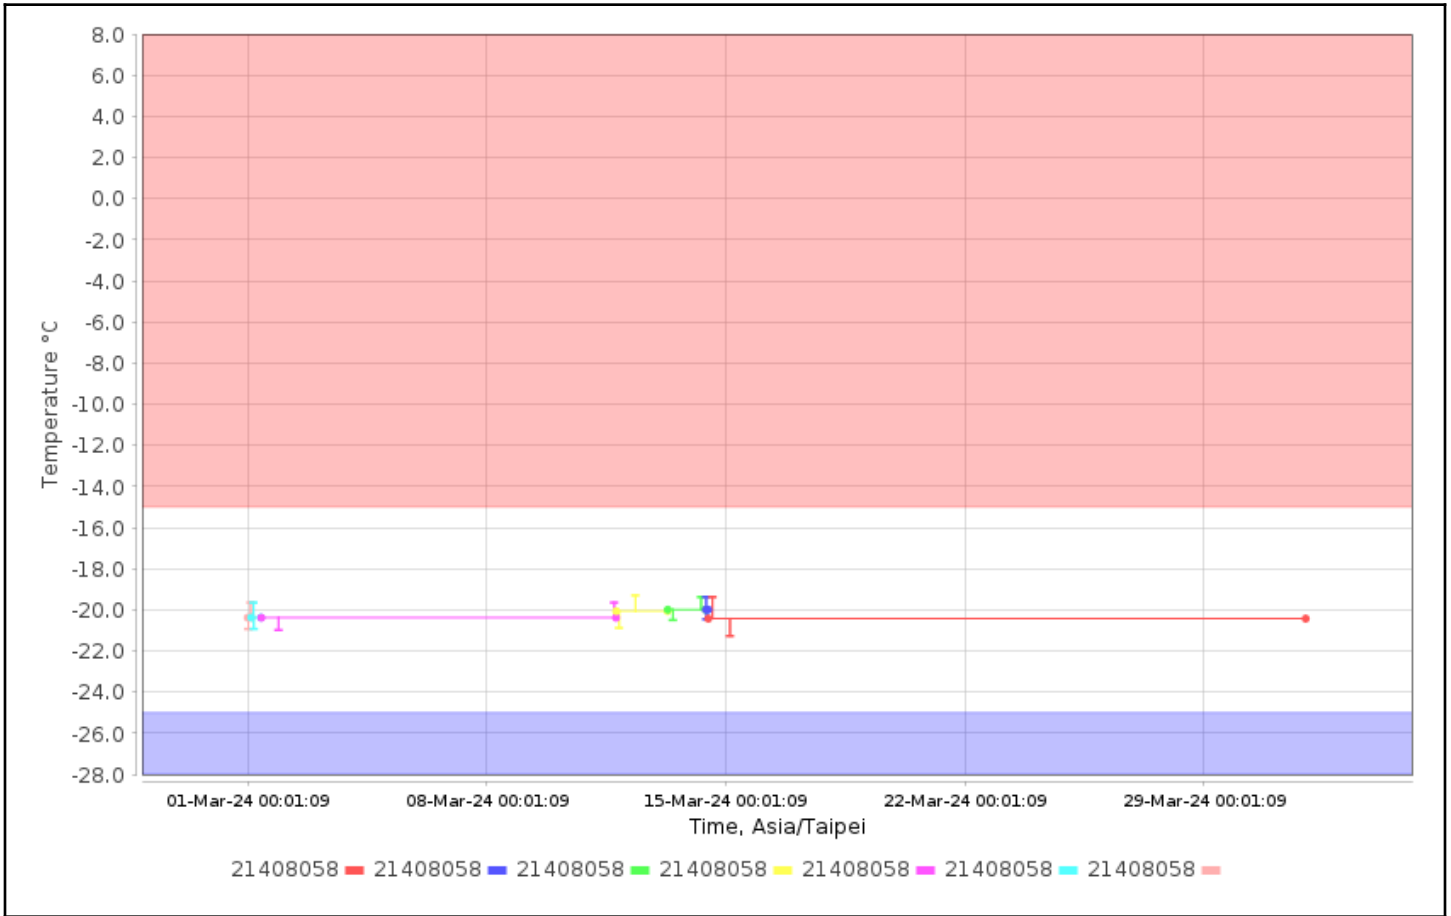

Configuration Names:

Device Types: All

Serial Numbers: 21408058

User Names:

Check for High Alarms: No

Check for Low Alarms: No

Roles:

Trip Info:

Dates: Config Since

Data Range: Between 01-Mar-2024 00:00:00 and 01-Apr-2024 00:00:00

Data Includes Segmented Loggers: No

Graphs - Asia/Taipei

Temperature Multi-Graph

Temperature Alarm Summary

No Data Found

Tabular Data - Temperature

Logger	Trip Information	Trip Length	Max, °C	Min, °C	Mean, °C	STD, °C	MKT, °C
21408058 21408058 CX402	Configured by: CX5000- 21024783	1d2h44m46s	-19.38	-20.50	-19.99	0.37	-19.99
21408058 21408058 CX402	Configured by: CX5000- 21024783	1d12h17m9s	-19.29	-20.88	-20.06	0.39	-20.06
21408058 21408058 CX402	Configured by: CX5000- 21024783	1h42m41s	-19.38	-20.45	-19.99	0.40	-19.99
21408058 21408058 CX402	Configured by: CX5000- 21024783	28d23h50m	-19.65	-20.93	-20.38	0.46	-20.38
21408058 21408058 CX402	Configured by: wang.pingyu@tzuchi.com.tw	10d9h23m19s	-19.65	-20.98	-20.38	0.44	-20.38
21408058 21408058 CX402	Configured by: CX5000- 21024783	17d14h34m18s	-19.38	-21.27	-20.43	0.45	-20.43
21408058 21408058 CX402	Configured by: CX5000- 21024783	7h5m32s	-19.65	-20.93	-20.37	0.44	-20.37

Temperature Summary Statistics

Trip Info	Number of Loggers	Avg Length	Max Length	Min Length	Mean, °C	Std Dev, °C	Min, °C	Max, °C	MKT, °C	Time Above	Time Below
No Matching Value	7	8d13h39m 40s	28d23h50 m	1h42m41s	-20.38	0.46	-21.27	-19.29	-20.38	0	0