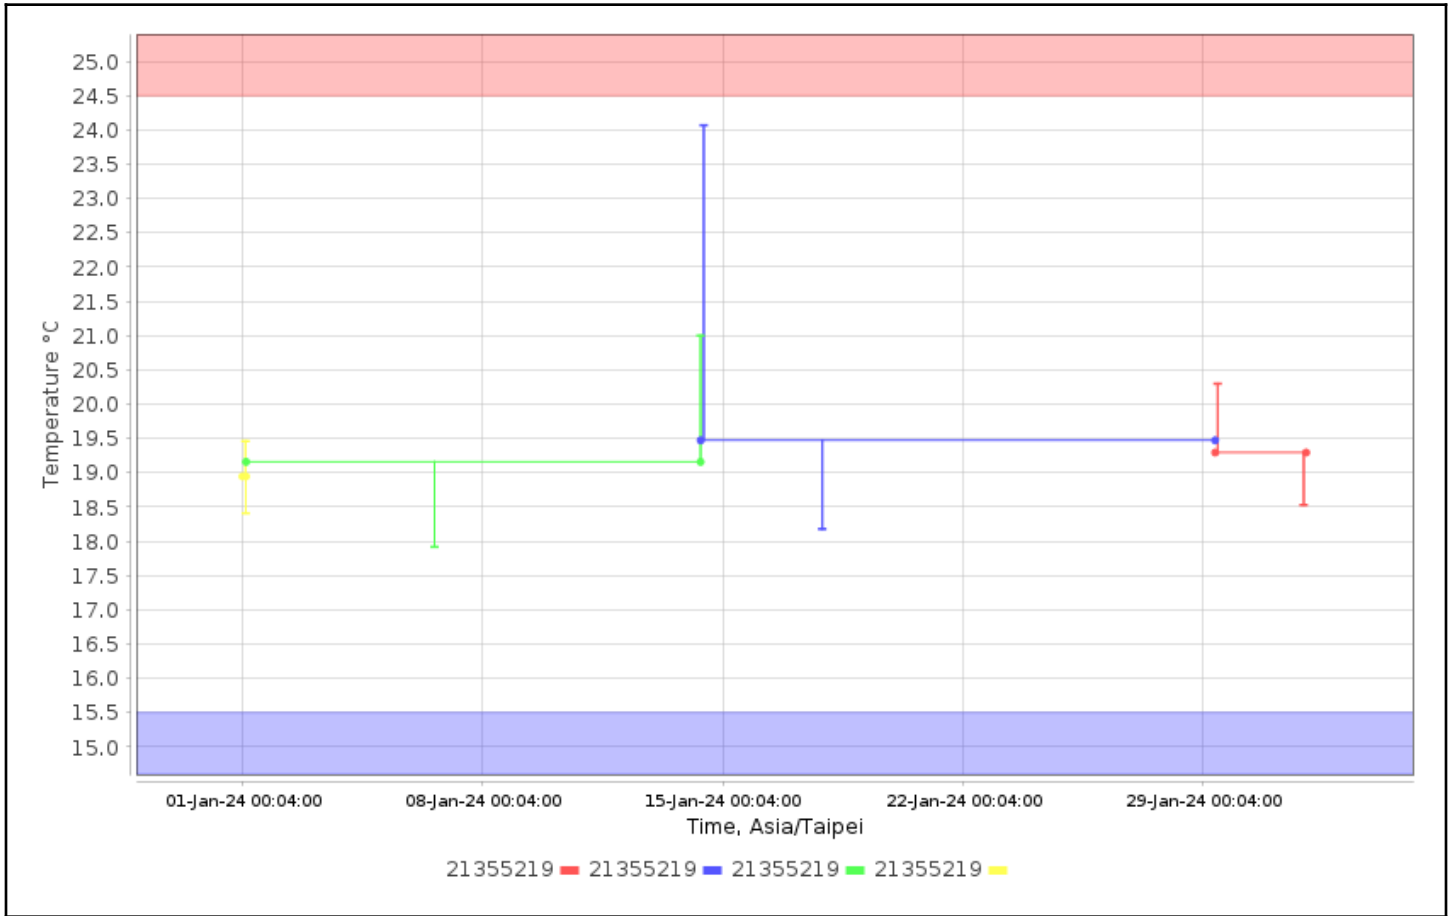

Configuration Names:

Device Types: All

Serial Numbers: 21355219

User Names:

Check for High Alarms: No

Check for Low Alarms: No

Roles:

Trip Info:

Dates: Config Since

Data Range: Between 01-Jan-2024 00:00:00 and 01-Feb-2024 00:00:00

Data Includes Segmented Loggers: No

Graphs - Asia/Taipei

Temperature Multi-Graph

Humidity Multi-Graph

Temperature Alarm Summary

No Data Found

Tabular Data - Temperature

Logger	Trip Information	Trip Length	Max, °C	Min, °C	Mean, °C	STD, °C	MKT, °C
21355219 21355219 CX450	Configured by: CX5000- 21024783	14d23h51m30s	24.07	18.18	19.47	0.59	19.47
21355219 21355219 CX450	Configured by: CX5000- 21024783	13d5h57m27s	21.00	17.92	19.16	0.44	19.16
21355219 21355219 CX450	Configured by: CX5000- 21024783	2d18h8m58s	20.30	18.53	19.30	0.32	19.30
21355219 21355219 CX450	Configured by: CX5000- 21024783	8d16h3m2s	19.46	18.41	18.95	0.27	18.95

Tabular Data - Humidity

Logger	Trip Information	Trip Length	Max, %	Min, %	Mean, %	STD, %
21355219 21355219 CX450	Configured by: CX5000- 21024783	14d23h51m30s	63.76	38.20	46.49	4.35
21355219 21355219 CX450	Configured by: CX5000- 21024783	13d5h57m27s	60.50	40.03	48.31	3.30
21355219 21355219 CX450	Configured by: CX5000- 21024783	2d18h8m58s	58.00	42.74	48.41	2.07
21355219 21355219 CX450	Configured by: CX5000- 21024783	8d16h3m2s	52.87	46.41	49.21	1.74