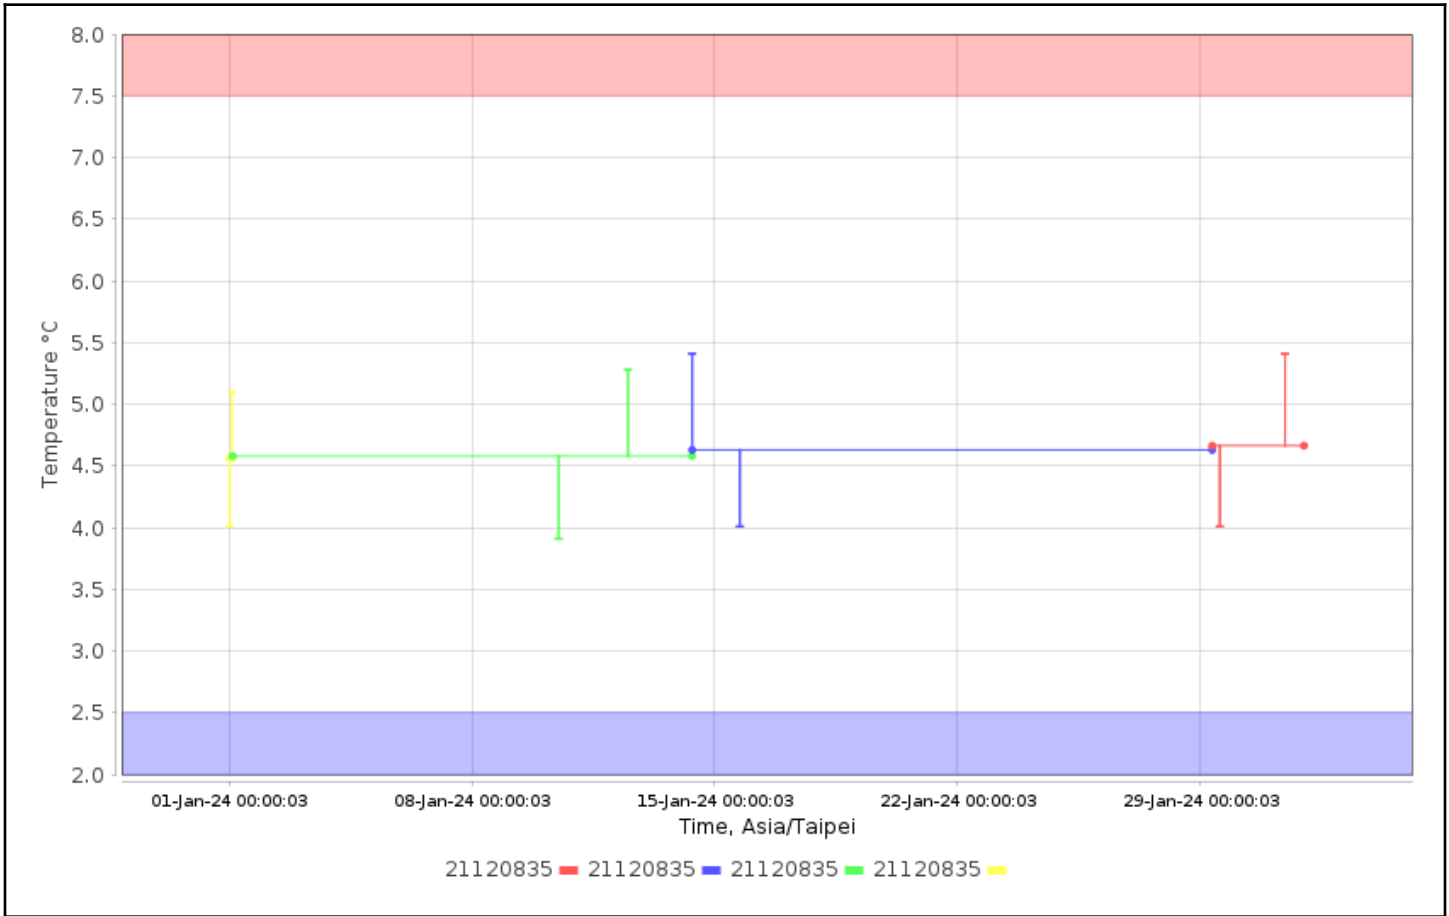

Configuration Names:

Device Types: All

Serial Numbers: 21120835

User Names:

Check for High Alarms: No

Check for Low Alarms: No

Roles:

Trip Info:

Dates: Config Since

Data Range: Between 01-Jan-2024 00:00:00 and 01-Feb-2024 00:00:00

Data Includes Segmented Loggers: No

Graphs - Asia/Taipei

Temperature Multi-Graph

Temperature Alarm Summary

No Data Found

Tabular Data - Temperature

Logger	Trip Information	Trip Length	Max, °C	Min, °C	Mean, °C	STD, °C	MKT, °C
21120835 21120835 CX402	Configured by: CX5000- 21024783	8d16h1m11s	5.10	4.01	4.57	0.40	4.57
21120835 21120835 CX402	Configured by: CX5000- 21024783	13d5h55m32s	5.28	3.91	4.58	0.40	4.58
21120835 21120835 CX402	Configured by: CX5000- 21024783	2d18h10m2s	5.41	4.01	4.66	0.42	4.66
21120835 21120835 CX402	Configured by: CX5000- 21024783	14d23h53m37s	5.41	4.01	4.63	0.39	4.63

Temperature Summary Statistics

Trip Info	Number of Loggers	Avg Length	Max Length	Min Length	Mean, °C	Std Dev, °C	Min, °C	Max, °C	MKT, °C	Time Above	Time Below
No Matching Value	4	9d22h5s	14d23h53m37s	2d18h10m2s	4.61	0.40	3.91	5.41	4.61	0	0