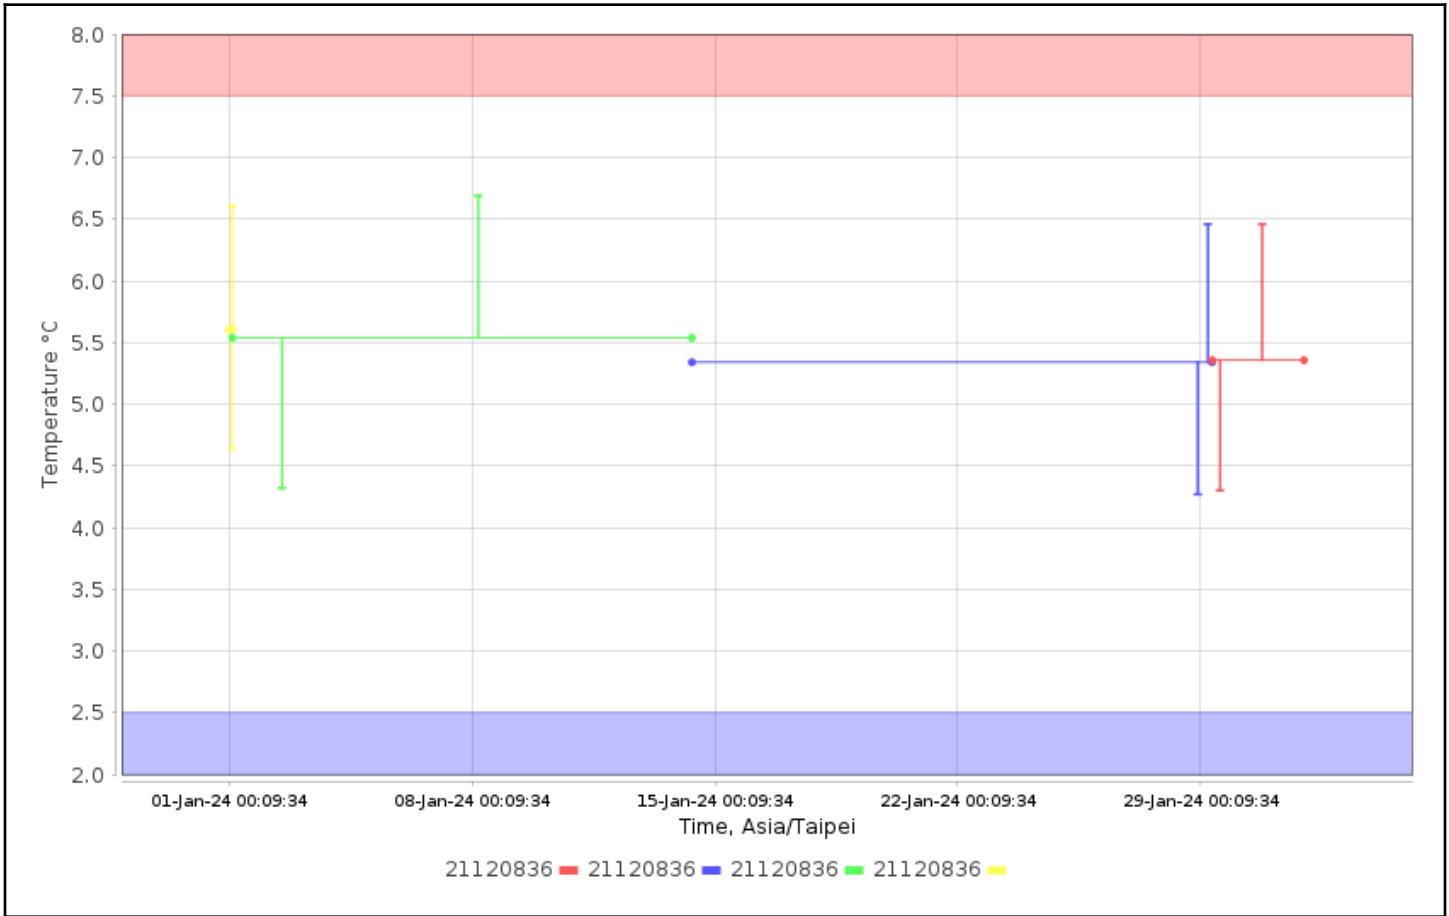

Graphs - Asia/Taipei

Temperature Multi-Graph